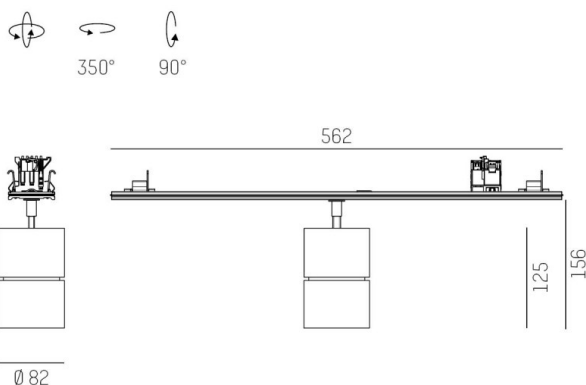

TRAIL

610-130003152444d

TRAIL MOVA M MOUNTING RAIL LIGHT INSERT made of aluminium, grey, similar to RAL 9006, decor grey, high-efficiently vacuum deposited aluminium reflector without safety glass beam 24°, light output direct, swiveling 350°, tilting 90°, with converter, max. 700mA, dimmability: DALI, through wiring 7-polig, adapter/ceiling base grey, IP20

DRAWING

TECHNICAL DETAILS

System perform. [W]	27
Bulb type	LED
Luminous flux [lm]	3190
Current sec. [mA]	700
Colour temp. [K]	4000K
CRI	>90
Optics	aluminium reflector without protection glass
Designer	INHOUSE
Converter	with converter
Light output	direct
Beam angle [°]	24°
Voltage [V]	220-240V 50/60Hz
Through wiring	7-polig
Material	aluminium
Length [mm]	564,9
Height [mm]	156
Diameter [mm]	82
IP protection class	IP20
Voltage class	protection cl. I
Net weight [kg]	0,97
Colour lamp	grey
RAL	9006
Colour adapter/ceiling base	grey
Colour decor	grey
EAN-Number	9010870132498
Lifetime [h]	L80 B10 50 000
Energy efficiency cl.	D
No. of luminaires B16A	50

LIGHT DISTRIBUTION CURVE

The values are rated values. Power and luminous flux are initially subject to a tolerance of +/- 10%. Colour temperature tolerance: +/- 150 K. The values apply to an ambient temperature of 25°C unless otherwise specified.