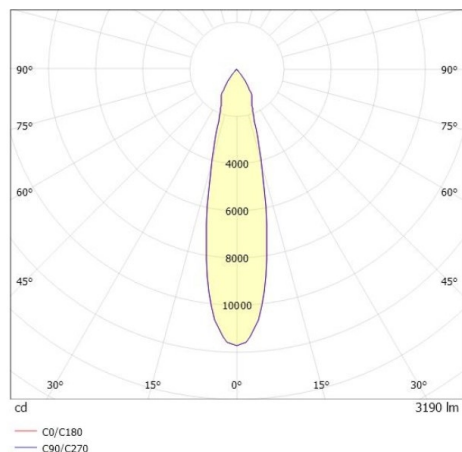

TRAIL

610-130003152444d

TRAIL MOVA M MOUNTING RAIL LIGHT INSERT made of aluminium, grey, similar to RAL 9006, decor grey, high-efficiently vacuum deposited aluminium reflector without safety glass beam 24°, light output direct, swiveling 350°, tilting 90°, with converter, max. 700mA, dimmability: DALI, through wiring 7-polig, adapter/ceiling base grey, IP20

DRAWING

TECHNICAL DETAILS

System perform. [W]	27
Bulb type	LED
Luminous flux [lm]	3190
Current sec. [mA]	700
Colour temp. [K]	4000K
CRI	>90
Optics	aluminium reflector without protection glass
Designer	INHOUSE
Converter	with converter
Light output	direct
Beam angle [°]	24°
Voltage [V]	220-240V 50/60Hz
Through wiring	7-polig
Material	aluminium
Length [mm]	564,9
Height [mm]	156
Diameter [mm]	82
IP protection class	IP20
Voltage class	protection cl. I
Net weight [kg]	0,97
Colour lamp	grey
RAL	9006
Colour adapter/ceiling base	grey
Colour decor	grey
EAN-Number	9010870132498
Lifetime [h]	L80 B10 50 000
Energy efficiency cl.	D
No. of luminaires B16A	50

LIGHT DISTRIBUTION CURVE

The values are rated values. Power and luminous flux are initially subject to a tolerance of +/- 10%. Colour temperature tolerance: +/- 150 K. The values apply to an ambient temperature of 25°C unless otherwise specified.