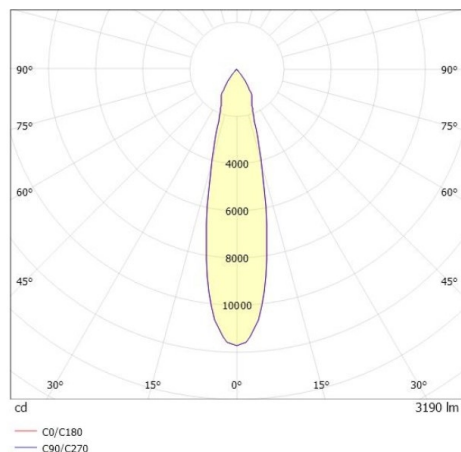

TRAIL

610-1300031524550

TRAIL MOVA M MOUNTING RAIL LIGHT INSERT made of aluminium, white, similar to RAL 9016, decor white, high-efficiently vacuum deposited aluminium reflector without safety glass beam 24°, light output direct, swiveling 350, tilting 90, with converter, max. 700mA, dimmability: not dimmable, through wiring 7-polig, adapter/ceiling base white, IP20

DRAWING

TECHNICAL DETAILS

System perform. [W]	27
Bulb type	LED
Luminous flux [lm]	3190
Current sec. [mA]	700
Colour temp. [K]	4000K
CRI	>90
Optics	aluminium reflector without protection glass
Designer	INHOUSE
Converter	with converter
Dimming	not dimmable
Light output	direct
Beam angle [°]	24°
Voltage [V]	220-240V 50/60Hz
Through wiring	7-polig
Material	aluminium
Length [mm]	564,9
Height [mm]	156
Diameter [mm]	82
IP protection class	IP20
Voltage class	protection cl. I
Net weight [kg]	0,94
Colour lamp	white
RAL	9016
Colour adapter/ceiling base	white
Colour decor	white
EAN-Number	9010870132528
Lifetime [h]	L80 B10 50 000
Energy efficiency cl.	D
No. of luminaires B16A	34

LIGHT DISTRIBUTION CURVE

The values are rated values. Power and luminous flux are initially subject to a tolerance of +/- 10%. Colour temperature tolerance: +/- 150 K. The values apply to an ambient temperature of 25°C unless otherwise specified.