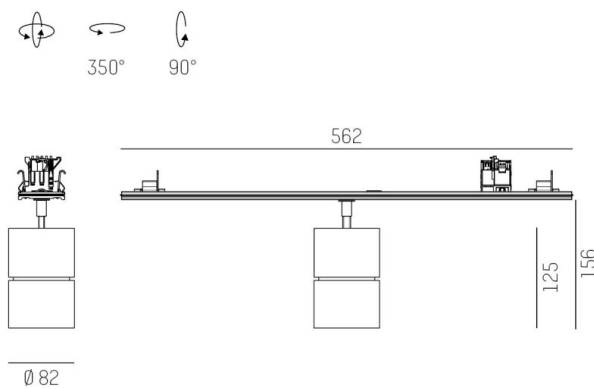

TRAIL

610-1300031524550

TRAIL MOVA M MOUNTING RAIL LIGHT INSERT made of aluminium, white, similar to RAL 9016, decor white, high-efficiently vacuum deposited aluminium reflector without safety glass beam 24°, light output direct, swiveling 350, tilting 90, with converter, max. 700mA, dimmability: not dimmable, through wiring 7-polig, adapter/ceiling base white, IP20

DRAWING

TECHNICAL DETAILS

System perform. [W]	27
Bulb type	LED
Luminous flux [lm]	3190
Current sec. [mA]	700
Colour temp. [K]	4000K
CRI	>90
Optics	aluminium reflector without protection glass
Designer	INHOUSE
Converter	with converter
Dimming	not dimmable
Light output	direct
Beam angle [°]	24°
Voltage [V]	220-240V 50/60Hz
Through wiring	7-polig
Material	aluminium
Length [mm]	564,9
Height [mm]	156
Diameter [mm]	82
IP protection class	IP20
Voltage class	protection cl. I
Net weight [kg]	0,94
Colour lamp	white
RAL	9016
Colour adapter/ceiling base	white
Colour decor	white
EAN-Number	9010870132528
Lifetime [h]	L80 B10 50 000
Energy efficiency cl.	D
No. of luminaires B16A	34

LIGHT DISTRIBUTION CURVE

The values are rated values. Power and luminous flux are initially subject to a tolerance of +/- 10%. Colour temperature tolerance: +/- 150 K. The values apply to an ambient temperature of 25°C unless otherwise specified.