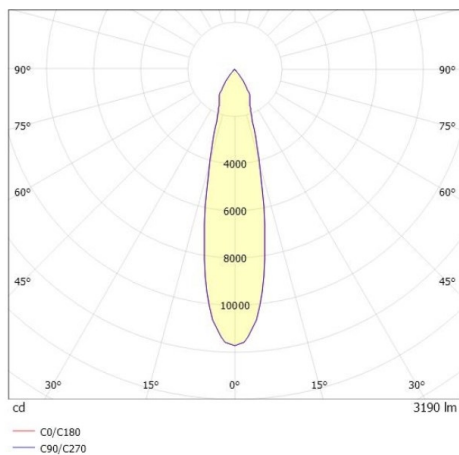

TRAIL

610-130003152455d

TRAIL MOVA M MOUNTING RAIL LIGHT INSERT made of aluminium, white, similar to RAL 9016, decor white, high-efficiently vacuum deposited aluminium reflector without safety glass beam 24°, light output direct, swiveling 350, tilting 90, with converter, max. 700mA, dimmability: DALI, through wiring 7-polig, adapter/ceiling base white, IP20

DRAWING

TECHNICAL DETAILS

System perform. [W]	27
Bulb type	LED
Luminous flux [lm]	3190
Current sec. [mA]	700
Colour temp. [K]	4000K
CRI	>90
Optics	aluminium reflector without protection glass
Designer	INHOUSE
Converter	with converter
Light output	direct
Beam angle [°]	24°
Voltage [V]	220-240V 50/60Hz
Through wiring	7-polig
Material	aluminium
Length [mm]	564,9
Height [mm]	156
Diameter [mm]	82
IP protection class	IP20
Voltage class	protection cl. I
Net weight [kg]	0,96
Colour lamp	white
RAL	9016
Colour adapter/ceiling base	white
Colour decor	white
EAN-Number	9010870132511
Lifetime [h]	L80 B10 50 000
Energy efficiency cl.	D
No. of luminaires B16A	50

LIGHT DISTRIBUTION CURVE

The values are rated values. Power and luminous flux are initially subject to a tolerance of +/- 10%. Colour temperature tolerance: +/- 150 K. The values apply to an ambient temperature of 25°C unless otherwise specified.