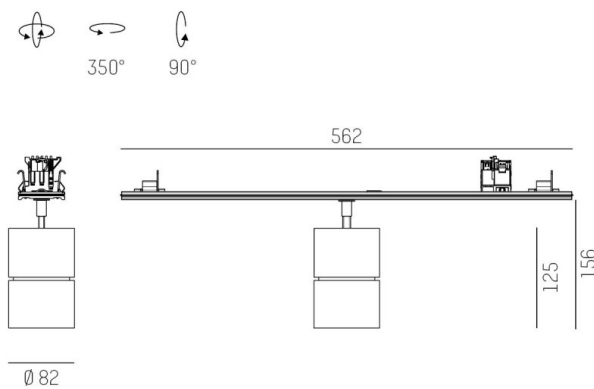

TRAIL

610-130003152455d

TRAIL MOVA M MOUNTING RAIL LIGHT INSERT made of aluminium, white, similar to RAL 9016, decor white, high-efficiently vacuum deposited aluminium reflector without safety glass beam 24°, light output direct, swiveling 350, tilting 90, with converter, max. 700mA, dimmability: DALI, through wiring 7-polig, adapter/ceiling base white, IP20

DRAWING

TECHNICAL DETAILS

System perform. [W]	27
Bulb type	LED
Luminous flux [lm]	3190
Current sec. [mA]	700
Colour temp. [K]	4000K
CRI	>90
Optics	aluminium reflector without protection glass
Designer	INHOUSE
Converter	with converter
Light output	direct
Beam angle [°]	24°
Voltage [V]	220-240V 50/60Hz
Through wiring	7-polig
Material	aluminium
Length [mm]	564,9
Height [mm]	156
Diameter [mm]	82
IP protection class	IP20
Voltage class	protection cl. I
Net weight [kg]	0,96
Colour lamp	white
RAL	9016
Colour adapter/ceiling base	white
Colour decor	white
EAN-Number	9010870132511
Lifetime [h]	L80 B10 50 000
Energy efficiency cl.	D
No. of luminaires B16A	50

LIGHT DISTRIBUTION CURVE

The values are rated values. Power and luminous flux are initially subject to a tolerance of +/- 10%. Colour temperature tolerance: +/- 150 K. The values apply to an ambient temperature of 25°C unless otherwise specified.