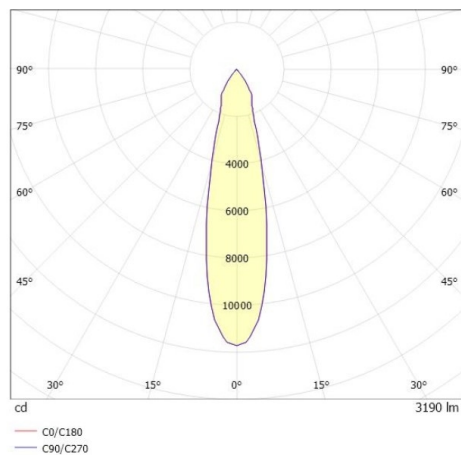

TRAIL

610-1300031524660

TRAIL MOVA M MOUNTING RAIL LIGHT INSERT made of aluminium, black, similar to RAL 9005, decor black, high-efficiently vacuum deposited aluminium reflector without safety glass beam 24°, light output direct, swiveling 350, tilting 90, with converter, max. 700mA, dimmability: not dimmable, through wiring 7-polig, adapter/ceiling base black, IP20

DRAWING

TECHNICAL DETAILS

System perform. [W]	27
Bulb type	LED
Luminous flux [lm]	3190
Current sec. [mA]	700
Colour temp. [K]	4000K
CRI	>90
Optics	aluminium reflector without protection glass
Designer	INHOUSE
Converter	with converter
Dimming	not dimmable
Light output	direct
Beam angle [°]	24°
Voltage [V]	220-240V 50/60Hz
Through wiring	7-polig
Material	aluminium
Length [mm]	564,9
Height [mm]	156
Diameter [mm]	82
IP protection class	IP20
Voltage class	protection cl. I
Net weight [kg]	0,94
Colour lamp	black
RAL	9005
Colour adapter/ceiling base	black
Colour decor	black
EAN-Number	9010870132542
Lifetime [h]	L80 B10 50 000
Energy efficiency cl.	D
No. of luminaires B16A	34

LIGHT DISTRIBUTION CURVE

The values are rated values. Power and luminous flux are initially subject to a tolerance of +/- 10%. Colour temperature tolerance: +/- 150 K. The values apply to an ambient temperature of 25°C unless otherwise specified.