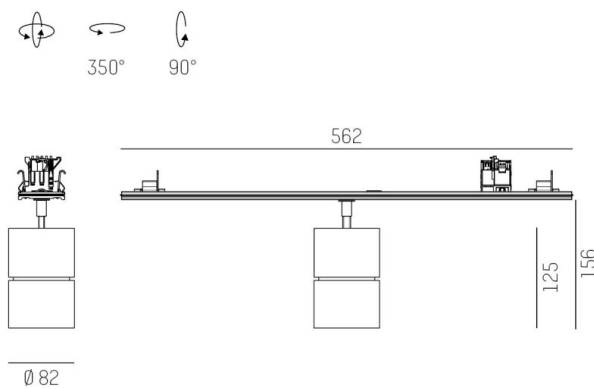

TRAIL

610-1300031524660

TRAIL MOVA M MOUNTING RAIL LIGHT INSERT made of aluminium, black, similar to RAL 9005, decor black, high-efficiently vacuum deposited aluminium reflector without safety glass beam 24°, light output direct, swiveling 350, tilting 90, with converter, max. 700mA, dimmability: not dimmable, through wiring 7-polig, adapter/ceiling base black, IP20

DRAWING

TECHNICAL DETAILS

System perform. [W]	27
Bulb type	LED
Luminous flux [lm]	3190
Current sec. [mA]	700
Colour temp. [K]	4000K
CRI	>90
Optics	aluminium reflector without protection glass
Designer	INHOUSE
Converter	with converter
Dimming	not dimmable
Light output	direct
Beam angle [°]	24°
Voltage [V]	220-240V 50/60Hz
Through wiring	7-polig
Material	aluminium
Length [mm]	564,9
Height [mm]	156
Diameter [mm]	82
IP protection class	IP20
Voltage class	protection cl. I
Net weight [kg]	0,94
Colour lamp	black
RAL	9005
Colour adapter/ceiling base	black
Colour decor	black
EAN-Number	9010870132542
Lifetime [h]	L80 B10 50 000
Energy efficiency cl.	D
No. of luminaires B16A	34

LIGHT DISTRIBUTION CURVE

The values are rated values. Power and luminous flux are initially subject to a tolerance of +/- 10%. Colour temperature tolerance: +/- 150 K. The values apply to an ambient temperature of 25°C unless otherwise specified.