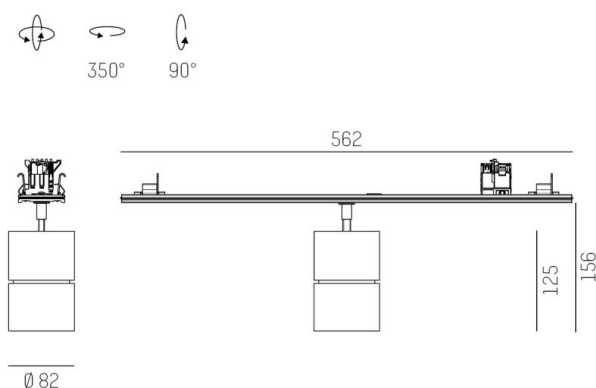

TRAIL

610-130003152466d

TRAIL MOVA M MOUNTING RAIL LIGHT INSERT made of aluminium, black, similar to RAL 9005, decor black, high-efficiently vacuum deposited aluminium reflector without safety glass beam 24°, light output direct, swiveling 350, tilting 90, with converter, max. 700mA, dimmability: DALI, through wiring 7-polig, adapter/ceiling base black, IP20

DRAWING

TECHNICAL DETAILS

System perform. [W]	27
Bulb type	LED
Luminous flux [lm]	3190
Current sec. [mA]	700
Colour temp. [K]	4000K
CRI	>90
Optics	aluminium reflector without protection glass
Designer	INHOUSE
Converter	with converter
Light output	direct
Beam angle [°]	24°
Voltage [V]	220-240V 50/60Hz
Through wiring	7-polig
Material	aluminium
Length [mm]	564,9
Height [mm]	156
Diameter [mm]	82
IP protection class	IP20
Voltage class	protection cl. I
Net weight [kg]	0,96
Colour lamp	black
RAL	9005
Colour adapter/ceiling base	black
Colour decor	black
EAN-Number	9010870132535
Lifetime [h]	L80 B10 50 000
Energy efficiency cl.	D
No. of luminaires B16A	50

LIGHT DISTRIBUTION CURVE

The values are rated values. Power and luminous flux are initially subject to a tolerance of +/- 10%. Colour temperature tolerance: +/- 150 K. The values apply to an ambient temperature of 25°C unless otherwise specified.