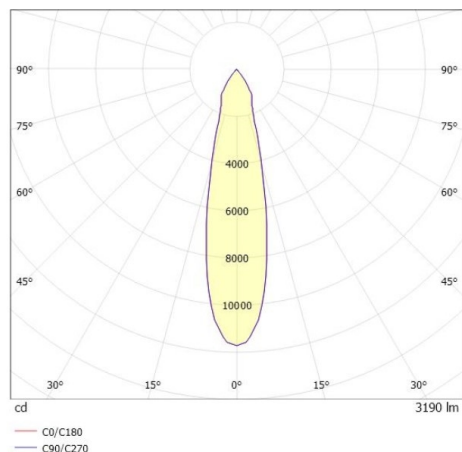

TRAIL

610-130003152466d

TRAIL MOVA M MOUNTING RAIL LIGHT INSERT made of aluminium, black, similar to RAL 9005, decor black, high-efficiently vacuum deposited aluminium reflector without safety glass beam 24°, light output direct, swiveling 350, tilting 90, with converter, max. 700mA, dimmability: DALI, through wiring 7-polig, adapter/ceiling base black, IP20

DRAWING

TECHNICAL DETAILS

System perform. [W]	27
Bulb type	LED
Luminous flux [lm]	3190
Current sec. [mA]	700
Colour temp. [K]	4000K
CRI	>90
Optics	aluminium reflector without protection glass
Designer	INHOUSE
Converter	with converter
Light output	direct
Beam angle [°]	24°
Voltage [V]	220-240V 50/60Hz
Through wiring	7-polig
Material	aluminium
Length [mm]	564,9
Height [mm]	156
Diameter [mm]	82
IP protection class	IP20
Voltage class	protection cl. I
Net weight [kg]	0,96
Colour lamp	black
RAL	9005
Colour adapter/ceiling base	black
Colour decor	black
EAN-Number	9010870132535
Lifetime [h]	L80 B10 50 000
Energy efficiency cl.	D
No. of luminaires B16A	50

LIGHT DISTRIBUTION CURVE

The values are rated values. Power and luminous flux are initially subject to a tolerance of +/- 10%. Colour temperature tolerance: +/- 150 K. The values apply to an ambient temperature of 25°C unless otherwise specified.