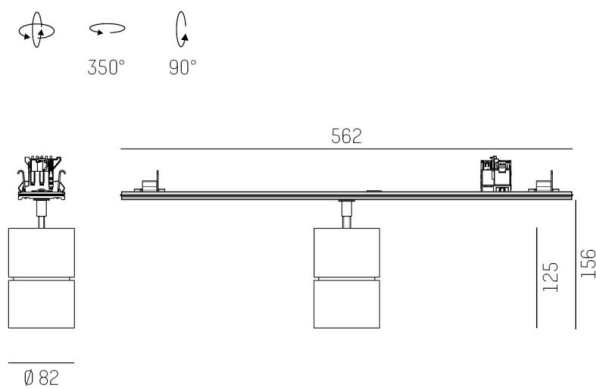

TRAIL

610-1300031547440

TRAIL MOVA M MOUNTING RAIL LIGHT INSERT made of aluminium, grey, similar to RAL 9006, decor grey, high-efficiently vacuum deposited aluminium reflector without safety glass beam 24°, light output direct, swiveling 350°, tilting 90°, with converter, max. 700mA, dimmability: not dimmable, through wiring 7-polig, adapter/ceiling base grey, IP20

DRAWING

TECHNICAL DETAILS

System perform. [W]	27
Bulb type	LED
Luminous flux [lm]	2940
Current sec. [mA]	700
Colour temp. [K]	3500K
CRI	PREMIUM>90
Optics	aluminium reflector without protection glass
Designer	INHOUSE
Converter	with converter
Dimming	not dimmable
Light output	direct
Beam angle [°]	24°
Voltage [V]	220-240V 50/60Hz
Through wiring	7-polig
Material	aluminium
Length [mm]	564,9
Height [mm]	156
Diameter [mm]	82
IP protection class	IP20
Voltage class	protection cl. I
Net weight [kg]	0,95
Colour lamp	grey
RAL	9006
Colour adapter/ceiling base	grey
Colour decor	grey
EAN-Number	9010870131309
Lifetime [h]	L80 B10 50 000
Energy efficiency cl.	E
No. of luminaires B16A	34

LIGHT DISTRIBUTION CURVE

The values are rated values. Power and luminous flux are initially subject to a tolerance of +/- 10%. Colour temperature tolerance: +/- 150 K. The values apply to an ambient temperature of 25°C unless otherwise specified.