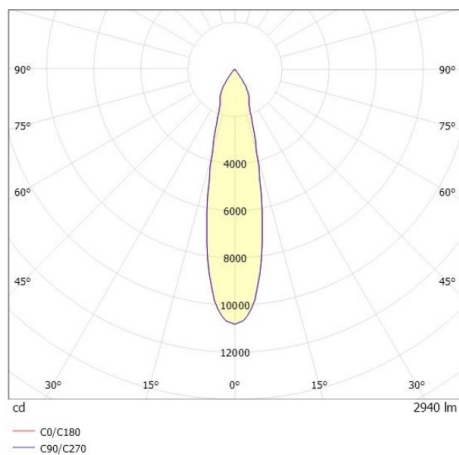

TRAIL

610-1300031547440

TRAIL MOVA M MOUNTING RAIL LIGHT INSERT made of aluminium, grey, similar to RAL 9006, decor grey, high-efficiently vacuum deposited aluminium reflector without safety glass beam 24°, light output direct, swiveling 350°, tilting 90°, with converter, max. 700mA, dimmability: not dimmable, through wiring 7-polig, adapter/ceiling base grey, IP20

DRAWING

TECHNICAL DETAILS

System perform. [W]	27
Bulb type	LED
Luminous flux [lm]	2940
Current sec. [mA]	700
Colour temp. [K]	3500K
CRI	PREMIUM>90
Optics	aluminium reflector without protection glass
Designer	INHOUSE
Converter	with converter
Dimming	not dimmable
Light output	direct
Beam angle [°]	24°
Voltage [V]	220-240V 50/60Hz
Through wiring	7-polig
Material	aluminium
Length [mm]	564,9
Height [mm]	156
Diameter [mm]	82
IP protection class	IP20
Voltage class	protection cl. I
Net weight [kg]	0,95
Colour lamp	grey
RAL	9006
Colour adapter/ceiling base	grey
Colour decor	grey
EAN-Number	9010870131309
Lifetime [h]	L80 B10 50 000
Energy efficiency cl.	E
No. of luminaires B16A	34

LIGHT DISTRIBUTION CURVE

The values are rated values. Power and luminous flux are initially subject to a tolerance of +/- 10%. Colour temperature tolerance: +/- 150 K. The values apply to an ambient temperature of 25°C unless otherwise specified.