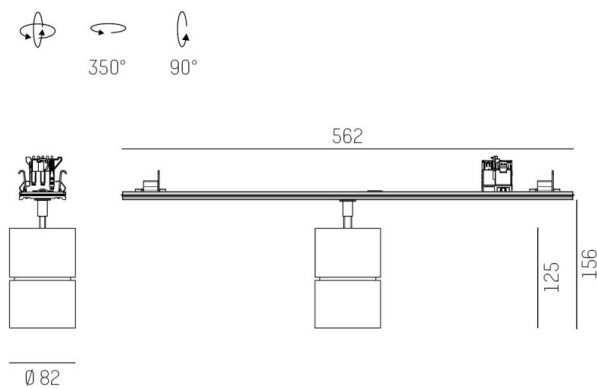

TRAIL

610-130003154744d

TRAIL MOVA M MOUNTING RAIL LIGHT INSERT made of aluminium, grey, similar to RAL 9006, decor grey, high-efficiently vacuum deposited aluminium reflector without safety glass beam 24°, light output direct, swiveling 350°, tilting 90°, with converter, max. 700mA, dimmability: DALI, through wiring 7-polig, adapter/ceiling base grey, IP20

DRAWING

TECHNICAL DETAILS

System perform. [W]	27
Bulb type	LED
Luminous flux [lm]	2940
Current sec. [mA]	700
Colour temp. [K]	3500K
CRI	PREMIUM>90
Optics	aluminium reflector without protection glass
Designer	INHOUSE
Converter	with converter
Light output	direct
Beam angle [°]	24°
Voltage [V]	220-240V 50/60Hz
Through wiring	7-polig
Material	aluminium
Length [mm]	564,9
Height [mm]	156
Diameter [mm]	82
IP protection class	IP20
Voltage class	protection cl. I
Net weight [kg]	0,97
Colour lamp	grey
RAL	9006
Colour adapter/ceiling base	grey
Colour decor	grey
EAN-Number	9010870131293
Lifetime [h]	L80 B10 50 000
Energy efficiency cl.	E
No. of luminaires B16A	50

LIGHT DISTRIBUTION CURVE

The values are rated values. Power and luminous flux are initially subject to a tolerance of +/- 10%. Colour temperature tolerance: +/- 150 K. The values apply to an ambient temperature of 25°C unless otherwise specified.