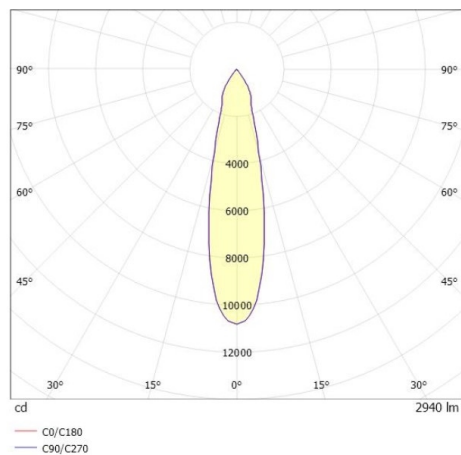

TRAIL

610-130003154744d

TRAIL MOVA M MOUNTING RAIL LIGHT INSERT made of aluminium, grey, similar to RAL 9006, decor grey, high-efficiently vacuum deposited aluminium reflector without safety glass beam 24°, light output direct, swiveling 350°, tilting 90°, with converter, max. 700mA, dimmability: DALI, through wiring 7-polig, adapter/ceiling base grey, IP20

DRAWING

TECHNICAL DETAILS

System perform. [W]	27
Bulb type	LED
Luminous flux [lm]	2940
Current sec. [mA]	700
Colour temp. [K]	3500K
CRI	PREMIUM>90
Optics	aluminium reflector without protection glass
Designer	INHOUSE
Converter	with converter
Light output	direct
Beam angle [°]	24°
Voltage [V]	220-240V 50/60Hz
Through wiring	7-polig
Material	aluminium
Length [mm]	564,9
Height [mm]	156
Diameter [mm]	82
IP protection class	IP20
Voltage class	protection cl. I
Net weight [kg]	0,97
Colour lamp	grey
RAL	9006
Colour adapter/ceiling base	grey
Colour decor	grey
EAN-Number	9010870131293
Lifetime [h]	L80 B10 50 000
Energy efficiency cl.	E
No. of luminaires B16A	50

LIGHT DISTRIBUTION CURVE

The values are rated values. Power and luminous flux are initially subject to a tolerance of +/- 10%. Colour temperature tolerance: +/- 150 K. The values apply to an ambient temperature of 25°C unless otherwise specified.