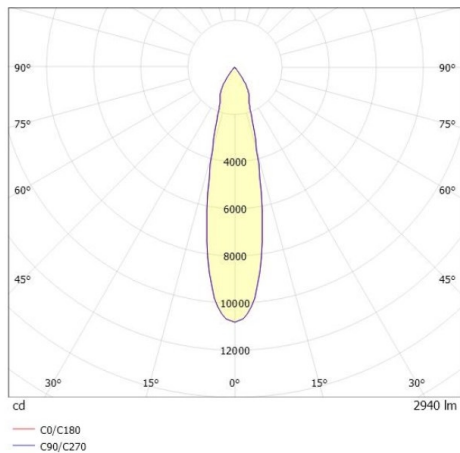

TRAIL

610-1300031547550

TRAIL MOVA M MOUNTING RAIL LIGHT INSERT made of aluminium, white, similar to RAL 9016, decor white, high-efficiently vacuum deposited aluminium reflector without safety glass beam 24°, light output direct, swiveling 350, tilting 90, with converter, max. 700mA, dimmability: not dimmable, through wiring 7-polig, adapter/ceiling base white, IP20

DRAWING

TECHNICAL DETAILS

System perform. [W]	27
Bulb type	LED
Luminous flux [lm]	2940
Current sec. [mA]	700
Colour temp. [K]	3500K
CRI	PREMIUM>90
Optics	aluminium reflector without protection glass
Designer	INHOUSE
Converter	with converter
Dimming	not dimmable
Light output	direct
Beam angle [°]	24°
Voltage [V]	220-240V 50/60Hz
Through wiring	7-polig
Material	aluminium
Length [mm]	564,9
Height [mm]	156
Diameter [mm]	82
IP protection class	IP20
Voltage class	protection cl. I
Net weight [kg]	0,94
Colour lamp	white
RAL	9016
Colour adapter/ceiling base	white
Colour decor	white
EAN-Number	9010870131323
Lifetime [h]	L80 B10 50 000
Energy efficiency cl.	E
No. of luminaires B16A	34

LIGHT DISTRIBUTION CURVE

The values are rated values. Power and luminous flux are initially subject to a tolerance of +/- 10%. Colour temperature tolerance: +/- 150 K. The values apply to an ambient temperature of 25°C unless otherwise specified.