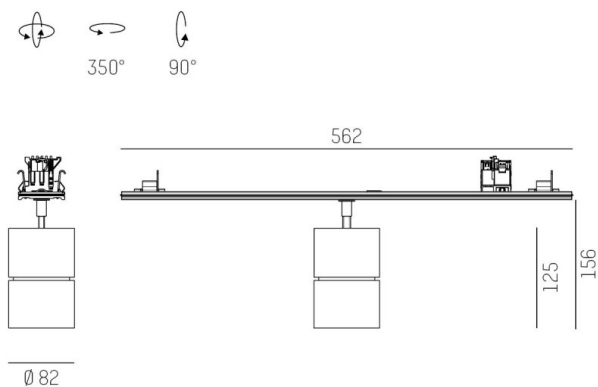

TRAIL

610-1300031547550

TRAIL MOVA M MOUNTING RAIL LIGHT INSERT made of aluminium, white, similar to RAL 9016, decor white, high-efficiently vacuum deposited aluminium reflector without safety glass beam 24°, light output direct, swiveling 350, tilting 90, with converter, max. 700mA, dimmability: not dimmable, through wiring 7-polig, adapter/ceiling base white, IP20

DRAWING

TECHNICAL DETAILS

System perform. [W]	27
Bulb type	LED
Luminous flux [lm]	2940
Current sec. [mA]	700
Colour temp. [K]	3500K
CRI	PREMIUM>90
Optics	aluminium reflector without protection glass
Designer	INHOUSE
Converter	with converter
Dimming	not dimmable
Light output	direct
Beam angle [°]	24°
Voltage [V]	220-240V 50/60Hz
Through wiring	7-polig
Material	aluminium
Length [mm]	564,9
Height [mm]	156
Diameter [mm]	82
IP protection class	IP20
Voltage class	protection cl. I
Net weight [kg]	0,94
Colour lamp	white
RAL	9016
Colour adapter/ceiling base	white
Colour decor	white
EAN-Number	9010870131323
Lifetime [h]	L80 B10 50 000
Energy efficiency cl.	E
No. of luminaires B16A	34

LIGHT DISTRIBUTION CURVE

The values are rated values. Power and luminous flux are initially subject to a tolerance of +/- 10%. Colour temperature tolerance: +/- 150 K. The values apply to an ambient temperature of 25°C unless otherwise specified.