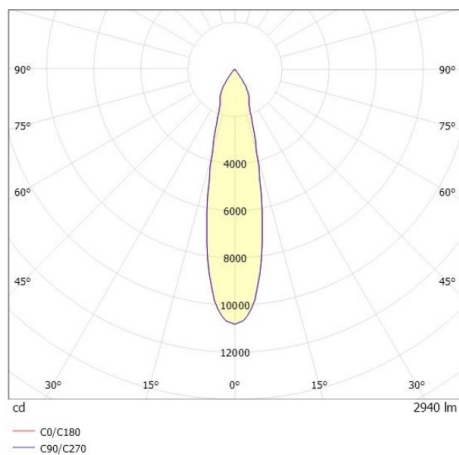

TRAIL

610-130003154755d

TRAIL MOVA M MOUNTING RAIL LIGHT INSERT made of aluminium, white, similar to RAL 9016, decor white, high-efficiently vacuum deposited aluminium reflector without safety glass beam 24°, light output direct, swiveling 350, tilting 90, with converter, max. 700mA, dimmability: DALI, through wiring 7-polig, adapter/ceiling base white, IP20

DRAWING

TECHNICAL DETAILS

System perform. [W]	27
Bulb type	LED
Luminous flux [lm]	2940
Current sec. [mA]	700
Colour temp. [K]	3500K
CRI	PREMIUM>90
Optics	aluminium reflector without protection glass
Designer	INHOUSE
Converter	with converter
Light output	direct
Beam angle [°]	24°
Voltage [V]	220-240V 50/60Hz
Through wiring	7-polig
Material	aluminium
Length [mm]	564,9
Height [mm]	156
Diameter [mm]	82
IP protection class	IP20
Voltage class	protection cl. I
Net weight [kg]	0,96
Colour lamp	white
RAL	9016
Colour adapter/ceiling base	white
Colour decor	white
EAN-Number	9010870131316
Lifetime [h]	L80 B10 50 000
Energy efficiency cl.	E
No. of luminaires B16A	50

LIGHT DISTRIBUTION CURVE

The values are rated values. Power and luminous flux are initially subject to a tolerance of +/- 10%. Colour temperature tolerance: +/- 150 K. The values apply to an ambient temperature of 25°C unless otherwise specified.