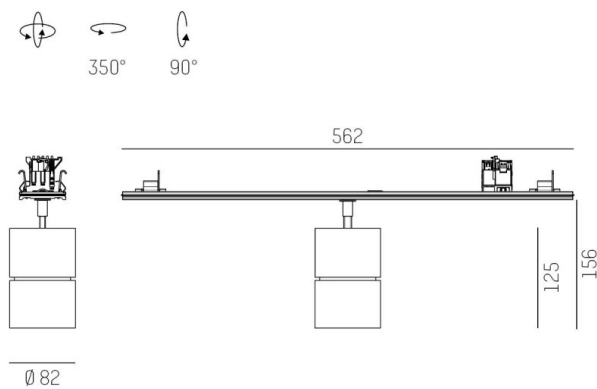

TRAIL

610-130003154755d

TRAIL MOVA M MOUNTING RAIL LIGHT INSERT made of aluminium, white, similar to RAL 9016, decor white, high-efficiently vacuum deposited aluminium reflector without safety glass beam 24°, light output direct, swiveling 350, tilting 90, with converter, max. 700mA, dimmability: DALI, through wiring 7-polig, adapter/ceiling base white, IP20

DRAWING

TECHNICAL DETAILS

System perform. [W]	27
Bulb type	LED
Luminous flux [lm]	2940
Current sec. [mA]	700
Colour temp. [K]	3500K
CRI	PREMIUM>90
Optics	aluminium reflector without protection glass
Designer	INHOUSE
Converter	with converter
Light output	direct
Beam angle [°]	24°
Voltage [V]	220-240V 50/60Hz
Through wiring	7-polig
Material	aluminium
Length [mm]	564,9
Height [mm]	156
Diameter [mm]	82
IP protection class	IP20
Voltage class	protection cl. I
Net weight [kg]	0,96
Colour lamp	white
RAL	9016
Colour adapter/ceiling base	white
Colour decor	white
EAN-Number	9010870131316
Lifetime [h]	L80 B10 50 000
Energy efficiency cl.	E
No. of luminaires B16A	50

LIGHT DISTRIBUTION CURVE

The values are rated values. Power and luminous flux are initially subject to a tolerance of +/- 10%. Colour temperature tolerance: +/- 150 K. The values apply to an ambient temperature of 25°C unless otherwise specified.