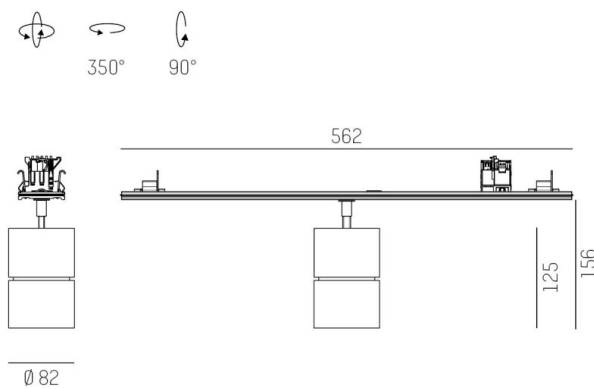

TRAIL

610-1300031547660

TRAIL MOVA M MOUNTING RAIL LIGHT INSERT made of aluminium, black, similar to RAL 9005, decor black, high-efficiently vacuum deposited aluminium reflector without safety glass beam 24°, light output direct, swiveling 350, tilting 90, with converter, max. 700mA, dimmability: not dimmable, through wiring 7-polig, adapter/ceiling base black, IP20

DRAWING

TECHNICAL DETAILS

System perform. [W]	27
Bulb type	LED
Luminous flux [lm]	2940
Current sec. [mA]	700
Colour temp. [K]	3500K
CRI	PREMIUM>90
Optics	aluminium reflector without protection glass
Designer	INHOUSE
Converter	with converter
Dimming	not dimmable
Light output	direct
Beam angle [°]	24°
Voltage [V]	220-240V 50/60Hz
Through wiring	7-polig
Material	aluminium
Length [mm]	564,9
Height [mm]	156
Diameter [mm]	82
IP protection class	IP20
Voltage class	protection cl. I
Net weight [kg]	0,94
Colour lamp	black
RAL	9005
Colour adapter/ceiling base	black
Colour decor	black
EAN-Number	9010870131347
Lifetime [h]	L80 B10 50 000
Energy efficiency cl.	E
No. of luminaires B16A	34

LIGHT DISTRIBUTION CURVE

The values are rated values. Power and luminous flux are initially subject to a tolerance of +/- 10%. Colour temperature tolerance: +/- 150 K. The values apply to an ambient temperature of 25°C unless otherwise specified.