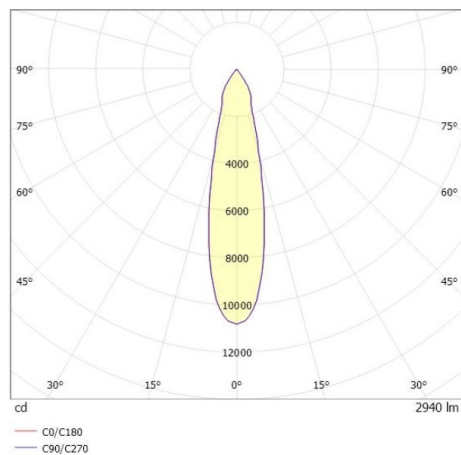

TRAIL

610-1300031547660

TRAIL MOVA M MOUNTING RAIL LIGHT INSERT made of aluminium, black, similar to RAL 9005, decor black, high-efficiently vacuum deposited aluminium reflector without safety glass beam 24°, light output direct, swiveling 350, tilting 90, with converter, max. 700mA, dimmability: not dimmable, through wiring 7-polig, adapter/ceiling base black, IP20

DRAWING

TECHNICAL DETAILS

System perform. [W]	27
Bulb type	LED
Luminous flux [lm]	2940
Current sec. [mA]	700
Colour temp. [K]	3500K
CRI	PREMIUM>90
Optics	aluminium reflector without protection glass
Designer	INHOUSE
Converter	with converter
Dimming	not dimmable
Light output	direct
Beam angle [°]	24°
Voltage [V]	220-240V 50/60Hz
Through wiring	7-polig
Material	aluminium
Length [mm]	564,9
Height [mm]	156
Diameter [mm]	82
IP protection class	IP20
Voltage class	protection cl. I
Net weight [kg]	0,94
Colour lamp	black
RAL	9005
Colour adapter/ceiling base	black
Colour decor	black
EAN-Number	9010870131347
Lifetime [h]	L80 B10 50 000
Energy efficiency cl.	E
No. of luminaires B16A	34

LIGHT DISTRIBUTION CURVE

The values are rated values. Power and luminous flux are initially subject to a tolerance of +/- 10%. Colour temperature tolerance: +/- 150 K. The values apply to an ambient temperature of 25°C unless otherwise specified.