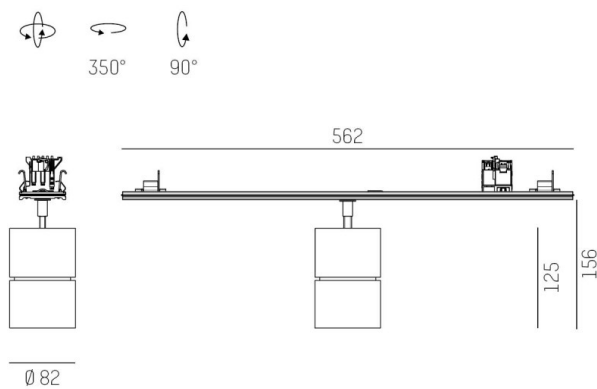

TRAIL

610-130003154766d

TRAIL MOVA M MOUNTING RAIL LIGHT INSERT made of aluminium, black, similar to RAL 9005, decor black, high-efficiently vacuum deposited aluminium reflector without safety glass beam 24°, light output direct, swiveling 350, tilting 90, with converter, max. 700mA, dimmability: DALI, through wiring 7-polig, adapter/ceiling base black, IP20

DRAWING

TECHNICAL DETAILS

System perform. [W]	27
Bulb type	LED
Luminous flux [lm]	2940
Current sec. [mA]	700
Colour temp. [K]	3500K
CRI	PREMIUM>90
Optics	aluminium reflector without protection glass
Designer	INHOUSE
Converter	with converter
Light output	direct
Beam angle [°]	24°
Voltage [V]	220-240V 50/60Hz
Through wiring	7-polig
Material	aluminium
Length [mm]	564,9
Height [mm]	156
Diameter [mm]	82
IP protection class	IP20
Voltage class	protection cl. I
Net weight [kg]	0,96
Colour lamp	black
RAL	9005
Colour adapter/ceiling base	black
Colour decor	black
EAN-Number	9010870131330
Lifetime [h]	L80 B10 50 000
Energy efficiency cl.	E
No. of luminaires B16A	50

LIGHT DISTRIBUTION CURVE

The values are rated values. Power and luminous flux are initially subject to a tolerance of +/- 10%. Colour temperature tolerance: +/- 150 K. The values apply to an ambient temperature of 25°C unless otherwise specified.