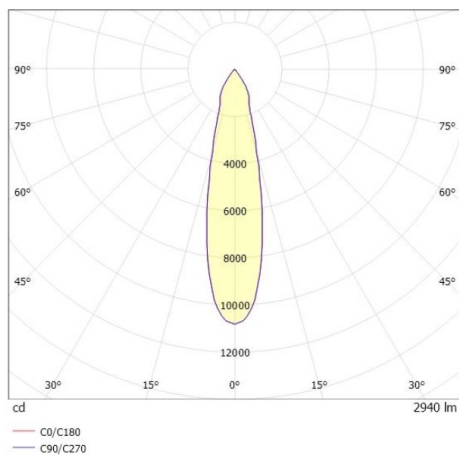

TRAIL

610-130003154766d

TRAIL MOVA M MOUNTING RAIL LIGHT INSERT made of aluminium, black, similar to RAL 9005, decor black, high-efficiently vacuum deposited aluminium reflector without safety glass beam 24°, light output direct, swiveling 350, tilting 90, with converter, max. 700mA, dimmability: DALI, through wiring 7-polig, adapter/ceiling base black, IP20

DRAWING

TECHNICAL DETAILS

System perform. [W]	27
Bulb type	LED
Luminous flux [lm]	2940
Current sec. [mA]	700
Colour temp. [K]	3500K
CRI	PREMIUM>90
Optics	aluminium reflector without protection glass
Designer	INHOUSE
Converter	with converter
Light output	direct
Beam angle [°]	24°
Voltage [V]	220-240V 50/60Hz
Through wiring	7-polig
Material	aluminium
Length [mm]	564,9
Height [mm]	156
Diameter [mm]	82
IP protection class	IP20
Voltage class	protection cl. I
Net weight [kg]	0,96
Colour lamp	black
RAL	9005
Colour adapter/ceiling base	black
Colour decor	black
EAN-Number	9010870131330
Lifetime [h]	L80 B10 50 000
Energy efficiency cl.	E
No. of luminaires B16A	50

LIGHT DISTRIBUTION CURVE

The values are rated values. Power and luminous flux are initially subject to a tolerance of +/- 10%. Colour temperature tolerance: +/- 150 K. The values apply to an ambient temperature of 25°C unless otherwise specified.