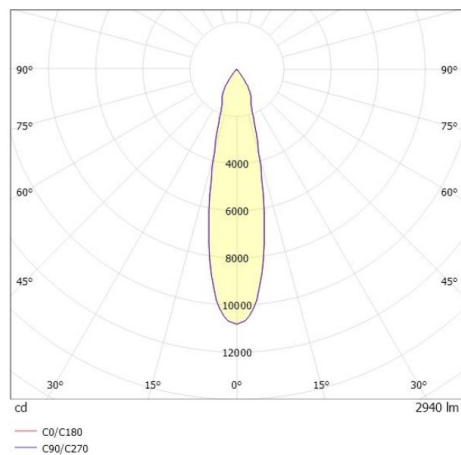

TRAIL

610-1300031549440

TRAIL MOVA M MOUNTING RAIL LIGHT INSERT made of aluminium, grey, similar to RAL 9006, decor grey, high-efficiently vacuum deposited aluminium reflector without safety glass beam 24°, light output direct, swiveling 350, tilting 90, with converter, max. 700mA, dimmability: not dimmable, through wiring 7-polig, adapter/ceiling base grey, IP20

DRAWING

TECHNICAL DETAILS

System perform. [W]	27
Bulb type	LED
Luminous flux [lm]	2940
Current sec. [mA]	700
Colour temp. [K]	3000K
CRI	PREMIUM>90
Optics	aluminium reflector without protection glass
Designer	INHOUSE
Converter	with converter
Dimming	not dimmable
Light output	direct
Beam angle [°]	24°
Voltage [V]	220-240V 50/60Hz
Through wiring	7-polig
Material	aluminium
Length [mm]	564,9
Height [mm]	156
Diameter [mm]	82
IP protection class	IP20
Voltage class	protection cl. I
Net weight [kg]	0,95
Colour lamp	grey
RAL	9006
Colour adapter/ceiling base	grey
Colour decor	grey
EAN-Number	9010870131903
Lifetime [h]	L80 B10 50 000
Energy efficiency cl.	E
No. of luminaires B16A	34

LIGHT DISTRIBUTION CURVE

The values are rated values. Power and luminous flux are initially subject to a tolerance of +/- 10%. Colour temperature tolerance: +/- 150 K. The values apply to an ambient temperature of 25°C unless otherwise specified.