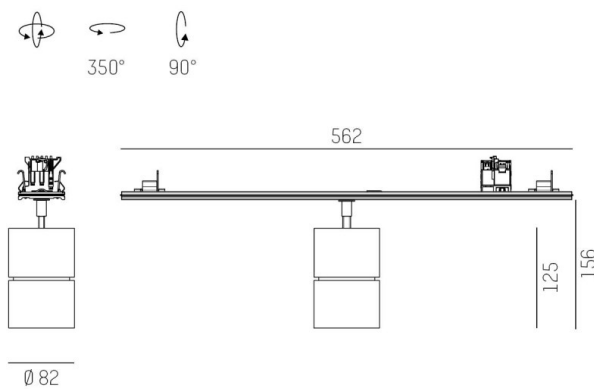

TRAIL

610-1300031549440

TRAIL MOVA M MOUNTING RAIL LIGHT INSERT made of aluminium, grey, similar to RAL 9006, decor grey, high-efficiently vacuum deposited aluminium reflector without safety glass beam 24°, light output direct, swiveling 350, tilting 90, with converter, max. 700mA, dimmability: not dimmable, through wiring 7-polig, adapter/ceiling base grey, IP20

DRAWING

TECHNICAL DETAILS

System perform. [W]	27
Bulb type	LED
Luminous flux [lm]	2940
Current sec. [mA]	700
Colour temp. [K]	3000K
CRI	PREMIUM>90
Optics	aluminium reflector without protection glass
Designer	INHOUSE
Converter	with converter
Dimming	not dimmable
Light output	direct
Beam angle [°]	24°
Voltage [V]	220-240V 50/60Hz
Through wiring	7-polig
Material	aluminium
Length [mm]	564,9
Height [mm]	156
Diameter [mm]	82
IP protection class	IP20
Voltage class	protection cl. I
Net weight [kg]	0,95
Colour lamp	grey
RAL	9006
Colour adapter/ceiling base	grey
Colour decor	grey
EAN-Number	9010870131903
Lifetime [h]	L80 B10 50 000
Energy efficiency cl.	E
No. of luminaires B16A	34

LIGHT DISTRIBUTION CURVE

The values are rated values. Power and luminous flux are initially subject to a tolerance of +/- 10%. Colour temperature tolerance: +/- 150 K. The values apply to an ambient temperature of 25°C unless otherwise specified.