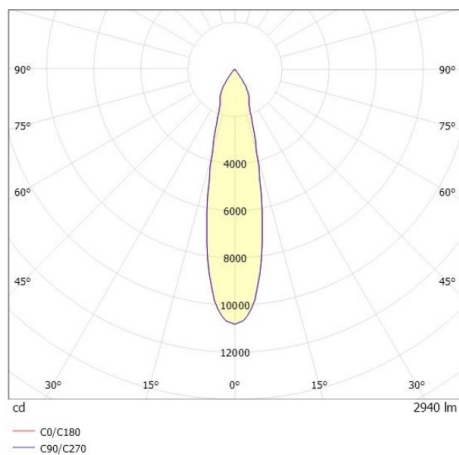

TRAIL

610-130003154955d

TRAIL MOVA M MOUNTING RAIL LIGHT INSERT made of aluminium, white, similar to RAL 9016, decor white, high-efficiently vacuum deposited aluminium reflector without safety glass beam 24°, light output direct, swiveling 350, tilting 90, with converter, max. 700mA, dimmability: DALI, through wiring 7-polig, adapter/ceiling base white, IP20

DRAWING

TECHNICAL DETAILS

System perform. [W]	27
Bulb type	LED
Luminous flux [lm]	2940
Current sec. [mA]	700
Colour temp. [K]	3000K
CRI	PREMIUM>90
Optics	aluminium reflector without protection glass
Designer	INHOUSE
Converter	with converter
Light output	direct
Beam angle [°]	24°
Voltage [V]	220-240V 50/60Hz
Through wiring	7-polig
Material	aluminium
Length [mm]	564,9
Height [mm]	156
Diameter [mm]	82
IP protection class	IP20
Voltage class	protection cl. I
Net weight [kg]	0,96
Colour lamp	white
RAL	9016
Colour adapter/ceiling base	white
Colour decor	white
EAN-Number	9010870131910
Lifetime [h]	L80 B10 50 000
Energy efficiency cl.	E
No. of luminaires B16A	50

LIGHT DISTRIBUTION CURVE

The values are rated values. Power and luminous flux are initially subject to a tolerance of +/- 10%. Colour temperature tolerance: +/- 150 K. The values apply to an ambient temperature of 25°C unless otherwise specified.