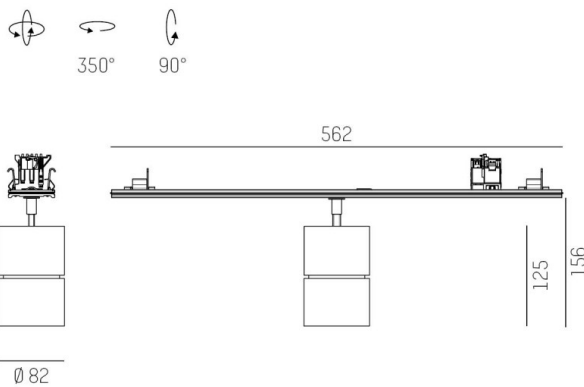

TRAIL

610-130003154955d

TRAIL MOVA M MOUNTING RAIL LIGHT INSERT made of aluminium, white, similar to RAL 9016, decor white, high-efficiently vacuum deposited aluminium reflector without safety glass beam 24°, light output direct, swiveling 350, tilting 90, with converter, max. 700mA, dimmability: DALI, through wiring 7-polig, adapter/ceiling base white, IP20

DRAWING

TECHNICAL DETAILS

System perform. [W]	27
Bulb type	LED
Luminous flux [lm]	2940
Current sec. [mA]	700
Colour temp. [K]	3000K
CRI	PREMIUM>90
Optics	aluminium reflector without protection glass
Designer	INHOUSE
Converter	with converter
Light output	direct
Beam angle [°]	24°
Voltage [V]	220-240V 50/60Hz
Through wiring	7-polig
Material	aluminium
Length [mm]	564,9
Height [mm]	156
Diameter [mm]	82
IP protection class	IP20
Voltage class	protection cl. I
Net weight [kg]	0,96
Colour lamp	white
RAL	9016
Colour adapter/ceiling base	white
Colour decor	white
EAN-Number	9010870131910
Lifetime [h]	L80 B10 50 000
Energy efficiency cl.	E
No. of luminaires B16A	50

LIGHT DISTRIBUTION CURVE

The values are rated values. Power and luminous flux are initially subject to a tolerance of +/- 10%. Colour temperature tolerance: +/- 150 K. The values apply to an ambient temperature of 25°C unless otherwise specified.