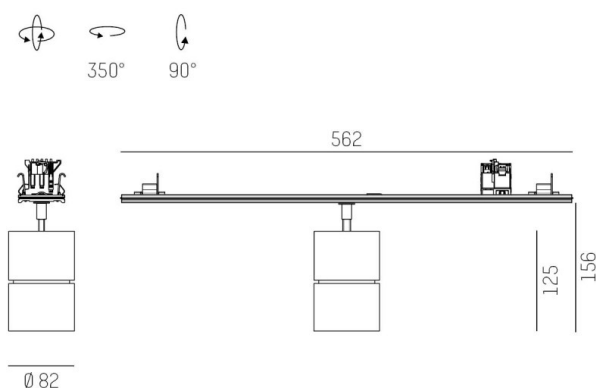

TRAIL

610-1300031549660

TRAIL MOVA M MOUNTING RAIL LIGHT INSERT made of aluminium, black, similar to RAL 9005, decor black, high-efficiently vacuum deposited aluminium reflector without safety glass beam 24°, light output direct, swiveling 350, tilting 90, with converter, max. 700mA, dimmability: not dimmable, through wiring 7-polig, adapter/ceiling base black, IP20

DRAWING

TECHNICAL DETAILS

System perform. [W]	27
Bulb type	LED
Luminous flux [lm]	2940
Current sec. [mA]	700
Colour temp. [K]	3000K
CRI	PREMIUM>90
Optics	aluminium reflector without protection glass
Designer	INHOUSE
Converter	with converter
Dimming	not dimmable
Light output	direct
Beam angle [°]	24°
Voltage [V]	220-240V 50/60Hz
Through wiring	7-polig
Material	aluminium
Length [mm]	564,9
Height [mm]	156
Diameter [mm]	82
IP protection class	IP20
Voltage class	protection cl. I
Net weight [kg]	0,94
Colour lamp	black
RAL	9005
Colour adapter/ceiling base	black
Colour decor	black
EAN-Number	9010870131941
Lifetime [h]	L80 B10 50 000
Energy efficiency cl.	E
No. of luminaires B16A	34

LIGHT DISTRIBUTION CURVE

The values are rated values. Power and luminous flux are initially subject to a tolerance of +/- 10%. Colour temperature tolerance: +/- 150 K. The values apply to an ambient temperature of 25°C unless otherwise specified.