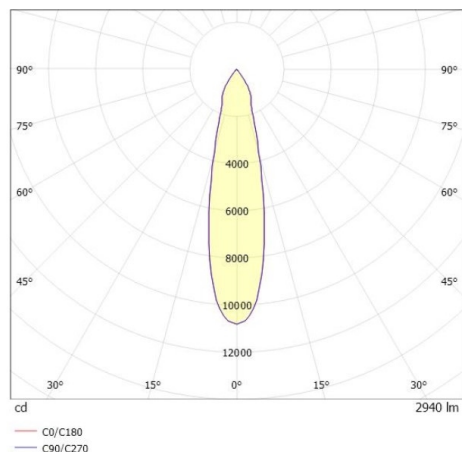

TRAIL

610-1300031549660

TRAIL MOVA M MOUNTING RAIL LIGHT INSERT made of aluminium, black, similar to RAL 9005, decor black, high-efficiently vacuum deposited aluminium reflector without safety glass beam 24°, light output direct, swiveling 350, tilting 90, with converter, max. 700mA, dimmability: not dimmable, through wiring 7-polig, adapter/ceiling base black, IP20

DRAWING

TECHNICAL DETAILS

System perform. [W]	27
Bulb type	LED
Luminous flux [lm]	2940
Current sec. [mA]	700
Colour temp. [K]	3000K
CRI	PREMIUM>90
Optics	aluminium reflector without protection glass
Designer	INHOUSE
Converter	with converter
Dimming	not dimmable
Light output	direct
Beam angle [°]	24°
Voltage [V]	220-240V 50/60Hz
Through wiring	7-polig
Material	aluminium
Length [mm]	564,9
Height [mm]	156
Diameter [mm]	82
IP protection class	IP20
Voltage class	protection cl. I
Net weight [kg]	0,94
Colour lamp	black
RAL	9005
Colour adapter/ceiling base	black
Colour decor	black
EAN-Number	9010870131941
Lifetime [h]	L80 B10 50 000
Energy efficiency cl.	E
No. of luminaires B16A	34

LIGHT DISTRIBUTION CURVE

The values are rated values. Power and luminous flux are initially subject to a tolerance of +/- 10%. Colour temperature tolerance: +/- 150 K. The values apply to an ambient temperature of 25°C unless otherwise specified.