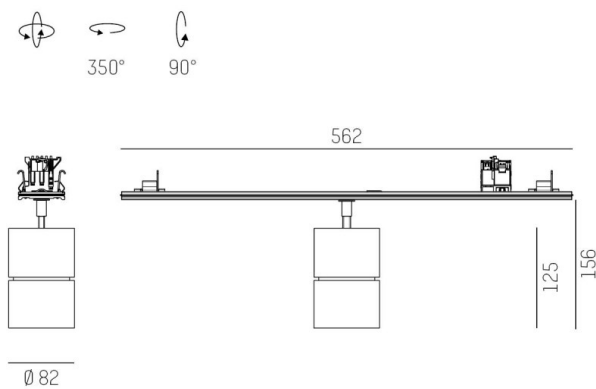

TRAIL

610-1300031624440

TRAIL MOVA M MOUNTING RAIL LIGHT INSERT made of aluminium, grey, similar to RAL 9006, decor grey, high-efficiently vacuum deposited aluminium reflector without safety glass beam 60°, light output direct, swiveling 350°, tilting 90°, with converter, max. 700mA, dimmability: not dimmable, through wiring 7-polig, adapter/ceiling base grey, IP20

DRAWING

TECHNICAL DETAILS

System perform. [W]	27
Bulb type	LED
Luminous flux [lm]	3190
Current sec. [mA]	700
Colour temp. [K]	4000K
CRI	>90
Optics	aluminium reflector without protection glass
Designer	INHOUSE
Converter	with converter
Dimming	not dimmable
Light output	direct
Beam angle [°]	60°
Voltage [V]	220-240V 50/60Hz
Through wiring	7-polig
Material	aluminium
Length [mm]	564,9
Height [mm]	156
Diameter [mm]	82
IP protection class	IP20
Voltage class	protection cl. I
Net weight [kg]	0,95
Colour lamp	grey
RAL	9006
Colour adapter/ceiling base	grey
Colour decor	grey
EAN-Number	9010870132566
Lifetime [h]	L80 B10 50 000
Energy efficiency cl.	D
No. of luminaires B16A	34

LIGHT DISTRIBUTION CURVE

The values are rated values. Power and luminous flux are initially subject to a tolerance of +/- 10%. Colour temperature tolerance: +/- 150 K. The values apply to an ambient temperature of 25°C unless otherwise specified.