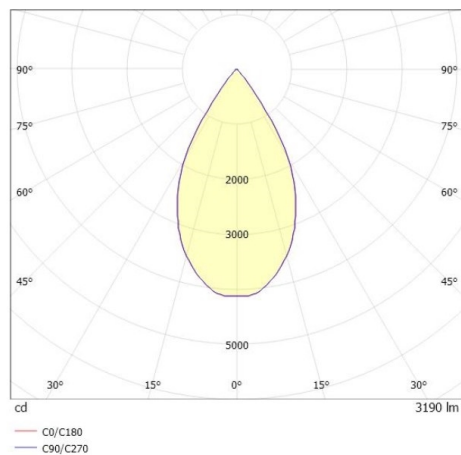

TRAIL

610-1300031624440

TRAIL MOVA M MOUNTING RAIL LIGHT INSERT made of aluminium, grey, similar to RAL 9006, decor grey, high-efficiently vacuum deposited aluminium reflector without safety glass beam 60°, light output direct, swiveling 350°, tilting 90°, with converter, max. 700mA, dimmability: not dimmable, through wiring 7-polig, adapter/ceiling base grey, IP20

DRAWING

TECHNICAL DETAILS

System perform. [W]	27
Bulb type	LED
Luminous flux [lm]	3190
Current sec. [mA]	700
Colour temp. [K]	4000K
CRI	>90
Optics	aluminium reflector without protection glass
Designer	INHOUSE
Converter	with converter
Dimming	not dimmable
Light output	direct
Beam angle [°]	60°
Voltage [V]	220-240V 50/60Hz
Through wiring	7-polig
Material	aluminium
Length [mm]	564,9
Height [mm]	156
Diameter [mm]	82
IP protection class	IP20
Voltage class	protection cl. I
Net weight [kg]	0,95
Colour lamp	grey
RAL	9006
Colour adapter/ceiling base	grey
Colour decor	grey
EAN-Number	9010870132566
Lifetime [h]	L80 B10 50 000
Energy efficiency cl.	D
No. of luminaires B16A	34

LIGHT DISTRIBUTION CURVE

The values are rated values. Power and luminous flux are initially subject to a tolerance of +/- 10%. Colour temperature tolerance: +/- 150 K. The values apply to an ambient temperature of 25°C unless otherwise specified.