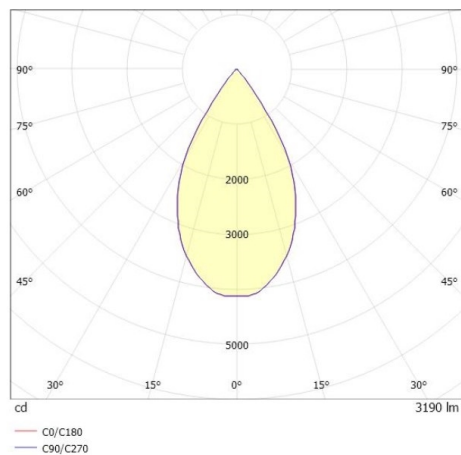

TRAIL

610-1300031624550

TRAIL MOVA M MOUNTING RAIL LIGHT INSERT made of aluminium, white, similar to RAL 9016, decor white, high-efficiently vacuum deposited aluminium reflector without safety glass beam 60°, light output direct, swiveling 350, tilting 90, with converter, max. 700mA, dimmability: not dimmable, through wiring 7-polig, adapter/ceiling base white, IP20

DRAWING

TECHNICAL DETAILS

System perform. [W]	27
Bulb type	LED
Luminous flux [lm]	3190
Current sec. [mA]	700
Colour temp. [K]	4000K
CRI	>90
Optics	aluminium reflector without protection glass
Designer	INHOUSE
Converter	with converter
Dimming	not dimmable
Light output	direct
Beam angle [°]	60°
Voltage [V]	220-240V 50/60Hz
Through wiring	7-polig
Material	aluminium
Length [mm]	564,9
Height [mm]	156
Diameter [mm]	82
IP protection class	IP20
Voltage class	protection cl. I
Net weight [kg]	0,94
Colour lamp	white
RAL	9016
Colour adapter/ceiling base	white
Colour decor	white
EAN-Number	9010870132580
Lifetime [h]	L80 B10 50 000
Energy efficiency cl.	D
No. of luminaires B16A	34

LIGHT DISTRIBUTION CURVE

The values are rated values. Power and luminous flux are initially subject to a tolerance of +/- 10%. Colour temperature tolerance: +/- 150 K. The values apply to an ambient temperature of 25°C unless otherwise specified.