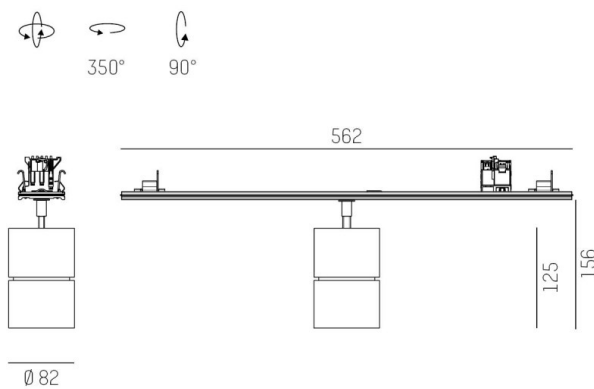

TRAIL

610-1300031624550

TRAIL MOVA M MOUNTING RAIL LIGHT INSERT made of aluminium, white, similar to RAL 9016, decor white, high-efficiently vacuum deposited aluminium reflector without safety glass beam 60°, light output direct, swiveling 350, tilting 90, with converter, max. 700mA, dimmability: not dimmable, through wiring 7-polig, adapter/ceiling base white, IP20

DRAWING

TECHNICAL DETAILS

System perform. [W]	27
Bulb type	LED
Luminous flux [lm]	3190
Current sec. [mA]	700
Colour temp. [K]	4000K
CRI	>90
Optics	aluminium reflector without protection glass
Designer	INHOUSE
Converter	with converter
Dimming	not dimmable
Light output	direct
Beam angle [°]	60°
Voltage [V]	220-240V 50/60Hz
Through wiring	7-polig
Material	aluminium
Length [mm]	564,9
Height [mm]	156
Diameter [mm]	82
IP protection class	IP20
Voltage class	protection cl. I
Net weight [kg]	0,94
Colour lamp	white
RAL	9016
Colour adapter/ceiling base	white
Colour decor	white
EAN-Number	9010870132580
Lifetime [h]	L80 B10 50 000
Energy efficiency cl.	D
No. of luminaires B16A	34

LIGHT DISTRIBUTION CURVE

The values are rated values. Power and luminous flux are initially subject to a tolerance of +/- 10%. Colour temperature tolerance: +/- 150 K. The values apply to an ambient temperature of 25°C unless otherwise specified.