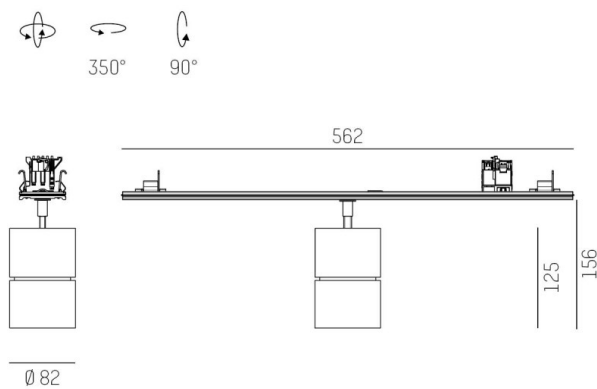

TRAIL

610-130003162455d

TRAIL MOVA M MOUNTING RAIL LIGHT INSERT made of aluminium, white, similar to RAL 9016, decor white, high-efficiently vacuum deposited aluminium reflector without safety glass beam 60°, light output direct, swiveling 350°, tilting 90°, with converter, max. 700mA, dimmability: DALI, through wiring 7-polig, adapter/ceiling base white, IP20

DRAWING

TECHNICAL DETAILS

System perform. [W]	27
Bulb type	LED
Luminous flux [lm]	3190
Current sec. [mA]	700
Colour temp. [K]	4000K
CRI	>90
Optics	aluminium reflector without protection glass
Designer	INHOUSE
Converter	with converter
Light output	direct
Beam angle [°]	60°
Voltage [V]	220-240V 50/60Hz
Through wiring	7-polig
Material	aluminium
Length [mm]	564,9
Height [mm]	156
Diameter [mm]	82
IP protection class	IP20
Voltage class	protection cl. I
Net weight [kg]	0,96
Colour lamp	white
RAL	9016
Colour adapter/ceiling base	white
Colour decor	white
EAN-Number	9010870132573
Lifetime [h]	L80 B10 50 000
Energy efficiency cl.	D
No. of luminaires B16A	50

LIGHT DISTRIBUTION CURVE

The values are rated values. Power and luminous flux are initially subject to a tolerance of +/- 10%. Colour temperature tolerance: +/- 150 K. The values apply to an ambient temperature of 25°C unless otherwise specified.