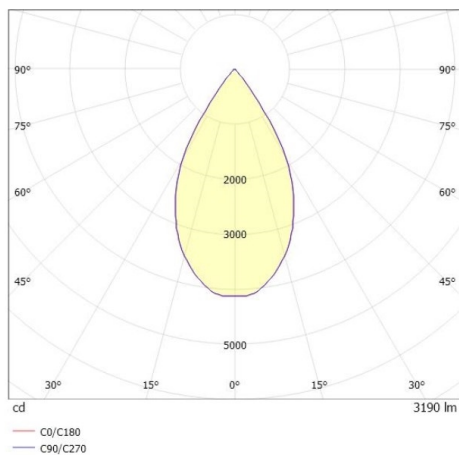

TRAIL

610-130003162455d

TRAIL MOVA M MOUNTING RAIL LIGHT INSERT made of aluminium, white, similar to RAL 9016, decor white, high-efficiently vacuum deposited aluminium reflector without safety glass beam 60°, light output direct, swiveling 350°, tilting 90°, with converter, max. 700mA, dimmability: DALI, through wiring 7-polig, adapter/ceiling base white, IP20

DRAWING

TECHNICAL DETAILS

System perform. [W]	27
Bulb type	LED
Luminous flux [lm]	3190
Current sec. [mA]	700
Colour temp. [K]	4000K
CRI	>90
Optics	aluminium reflector without protection glass
Designer	INHOUSE
Converter	with converter
Light output	direct
Beam angle [°]	60°
Voltage [V]	220-240V 50/60Hz
Through wiring	7-polig
Material	aluminium
Length [mm]	564,9
Height [mm]	156
Diameter [mm]	82
IP protection class	IP20
Voltage class	protection cl. I
Net weight [kg]	0,96
Colour lamp	white
RAL	9016
Colour adapter/ceiling base	white
Colour decor	white
EAN-Number	9010870132573
Lifetime [h]	L80 B10 50 000
Energy efficiency cl.	D
No. of luminaires B16A	50

LIGHT DISTRIBUTION CURVE

The values are rated values. Power and luminous flux are initially subject to a tolerance of +/- 10%. Colour temperature tolerance: +/- 150 K. The values apply to an ambient temperature of 25°C unless otherwise specified.