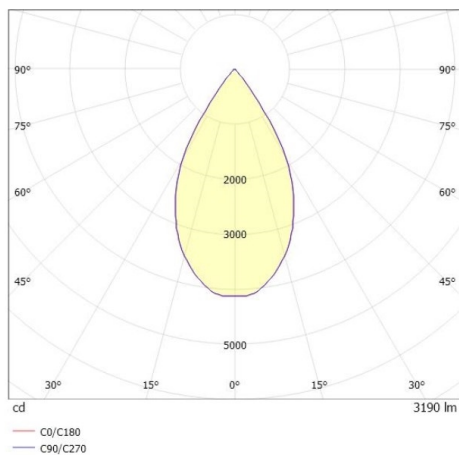

TRAIL

610-1300031624660

TRAIL MOVA M MOUNTING RAIL LIGHT INSERT made of aluminium, black, similar to RAL 9005, decor black, high-efficiently vacuum deposited aluminium reflector without safety glass beam 60°, light output direct, swiveling 350, tilting 90, with converter, max. 700mA, dimmability: not dimmable, through wiring 7-polig, adapter/ceiling base black, IP20

DRAWING

TECHNICAL DETAILS

System perform. [W]	27
Bulb type	LED
Luminous flux [lm]	3190
Current sec. [mA]	700
Colour temp. [K]	4000K
CRI	>90
Optics	aluminium reflector without protection glass
Designer	INHOUSE
Converter	with converter
Dimming	not dimmable
Light output	direct
Beam angle [°]	60°
Voltage [V]	220-240V 50/60Hz
Through wiring	7-polig
Material	aluminium
Length [mm]	564,9
Height [mm]	156
Diameter [mm]	82
IP protection class	IP20
Voltage class	protection cl. I
Net weight [kg]	0,94
Colour lamp	black
RAL	9005
Colour adapter/ceiling base	black
Colour decor	black
EAN-Number	9010870132603
Lifetime [h]	L80 B10 50 000
Energy efficiency cl.	D
No. of luminaires B16A	34

LIGHT DISTRIBUTION CURVE

The values are rated values. Power and luminous flux are initially subject to a tolerance of +/- 10%. Colour temperature tolerance: +/- 150 K. The values apply to an ambient temperature of 25°C unless otherwise specified.