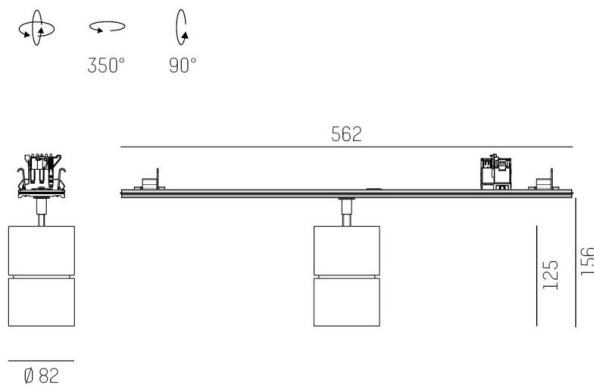

TRAIL

610-1300031624660

TRAIL MOVA M MOUNTING RAIL LIGHT INSERT made of aluminium, black, similar to RAL 9005, decor black, high-efficiently vacuum deposited aluminium reflector without safety glass beam 60°, light output direct, swiveling 350, tilting 90, with converter, max. 700mA, dimmability: not dimmable, through wiring 7-polig, adapter/ceiling base black, IP20

DRAWING

TECHNICAL DETAILS

System perform. [W]	27
Bulb type	LED
Luminous flux [lm]	3190
Current sec. [mA]	700
Colour temp. [K]	4000K
CRI	>90
Optics	aluminium reflector without protection glass
Designer	INHOUSE
Converter	with converter
Dimming	not dimmable
Light output	direct
Beam angle [°]	60°
Voltage [V]	220-240V 50/60Hz
Through wiring	7-polig
Material	aluminium
Length [mm]	564,9
Height [mm]	156
Diameter [mm]	82
IP protection class	IP20
Voltage class	protection cl. I
Net weight [kg]	0,94
Colour lamp	black
RAL	9005
Colour adapter/ceiling base	black
Colour decor	black
EAN-Number	9010870132603
Lifetime [h]	L80 B10 50 000
Energy efficiency cl.	D
No. of luminaires B16A	34

LIGHT DISTRIBUTION CURVE

The values are rated values. Power and luminous flux are initially subject to a tolerance of +/- 10%. Colour temperature tolerance: +/- 150 K. The values apply to an ambient temperature of 25°C unless otherwise specified.