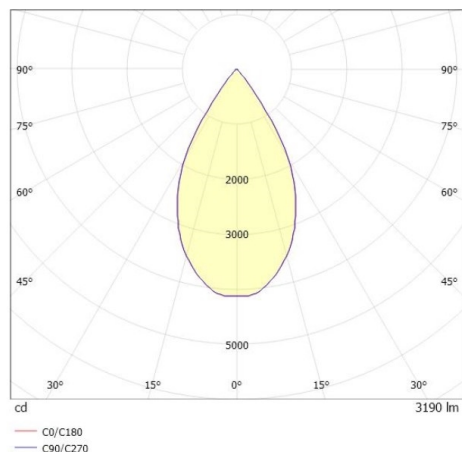

TRAIL

610-130003162466d

TRAIL MOVA M MOUNTING RAIL LIGHT INSERT made of aluminium, black, similar to RAL 9005, decor black, high-efficiently vacuum deposited aluminium reflector without safety glass beam 60°, light output direct, swiveling 350, tilting 90, with converter, max. 700mA, dimmability: DALI, through wiring 7-polig, adapter/ceiling base black, IP20

DRAWING

TECHNICAL DETAILS

System perform. [W]	27
Bulb type	LED
Luminous flux [lm]	3190
Current sec. [mA]	700
Colour temp. [K]	4000K
CRI	>90
Optics	aluminium reflector without protection glass
Designer	INHOUSE
Converter	with converter
Light output	direct
Beam angle [°]	60°
Voltage [V]	220-240V 50/60Hz
Through wiring	7-polig
Material	aluminium
Length [mm]	564,9
Height [mm]	156
Diameter [mm]	82
IP protection class	IP20
Voltage class	protection cl. I
Net weight [kg]	0,96
Colour lamp	black
RAL	9005
Colour adapter/ceiling base	black
Colour decor	black
EAN-Number	9010870132597
Lifetime [h]	L80 B10 50 000
Energy efficiency cl.	D
No. of luminaires B16A	50

LIGHT DISTRIBUTION CURVE

The values are rated values. Power and luminous flux are initially subject to a tolerance of +/- 10%. Colour temperature tolerance: +/- 150 K. The values apply to an ambient temperature of 25°C unless otherwise specified.