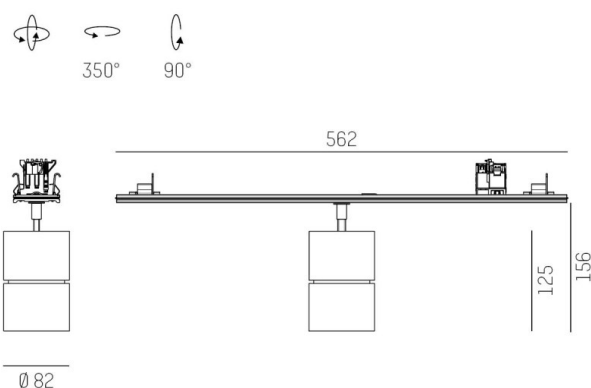

TRAIL

610-130003162466d

TRAIL MOVA M MOUNTING RAIL LIGHT INSERT made of aluminium, black, similar to RAL 9005, decor black, high-efficiently vacuum deposited aluminium reflector without safety glass beam 60°, light output direct, swiveling 350, tilting 90, with converter, max. 700mA, dimmability: DALI, through wiring 7-polig, adapter/ceiling base black, IP20

DRAWING

TECHNICAL DETAILS

System perform. [W]	27
Bulb type	LED
Luminous flux [lm]	3190
Current sec. [mA]	700
Colour temp. [K]	4000K
CRI	>90
Optics	aluminium reflector without protection glass
Designer	INHOUSE
Converter	with converter
Light output	direct
Beam angle [°]	60°
Voltage [V]	220-240V 50/60Hz
Through wiring	7-polig
Material	aluminium
Length [mm]	564,9
Height [mm]	156
Diameter [mm]	82
IP protection class	IP20
Voltage class	protection cl. I
Net weight [kg]	0,96
Colour lamp	black
RAL	9005
Colour adapter/ceiling base	black
Colour decor	black
EAN-Number	9010870132597
Lifetime [h]	L80 B10 50 000
Energy efficiency cl.	D
No. of luminaires B16A	50

LIGHT DISTRIBUTION CURVE

The values are rated values. Power and luminous flux are initially subject to a tolerance of +/- 10%. Colour temperature tolerance: +/- 150 K. The values apply to an ambient temperature of 25°C unless otherwise specified.