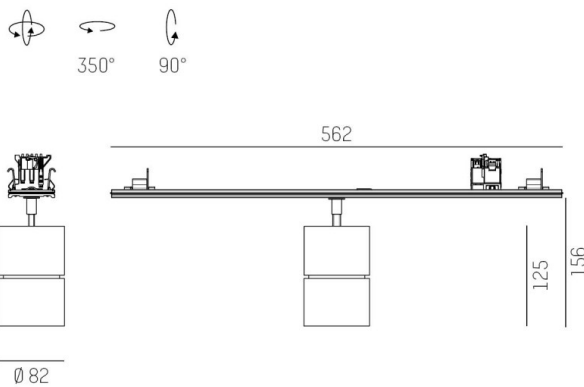

TRAIL

610-1300031647440

TRAIL MOVA M MOUNTING RAIL LIGHT INSERT made of aluminium, grey, similar to RAL 9006, decor grey, high-efficiently vacuum deposited aluminium reflector without safety glass beam 60°, light output direct, swiveling 350, tilting 90, with converter, max. 700mA, dimmability: not dimmable, through wiring 7-polig, adapter/ceiling base grey, IP20

DRAWING

TECHNICAL DETAILS

System perform. [W]	27
Bulb type	LED
Luminous flux [lm]	2940
Current sec. [mA]	700
Colour temp. [K]	3500K
CRI	PREMIUM>90
Optics	aluminium reflector without protection glass
Designer	INHOUSE
Converter	with converter
Dimming	not dimmable
Light output	direct
Beam angle [°]	60°
Voltage [V]	220-240V 50/60Hz
Through wiring	7-polig
Material	aluminium
Length [mm]	564,9
Height [mm]	156
Diameter [mm]	82
IP protection class	IP20
Voltage class	protection cl. I
Net weight [kg]	0,95
Colour lamp	grey
RAL	9006
Colour adapter/ceiling base	grey
Colour decor	grey
EAN-Number	9010870131361
Lifetime [h]	L80 B10 50 000
Energy efficiency cl.	E
No. of luminaires B16A	34

LIGHT DISTRIBUTION CURVE

The values are rated values. Power and luminous flux are initially subject to a tolerance of +/- 10%. Colour temperature tolerance: +/- 150 K. The values apply to an ambient temperature of 25°C unless otherwise specified.