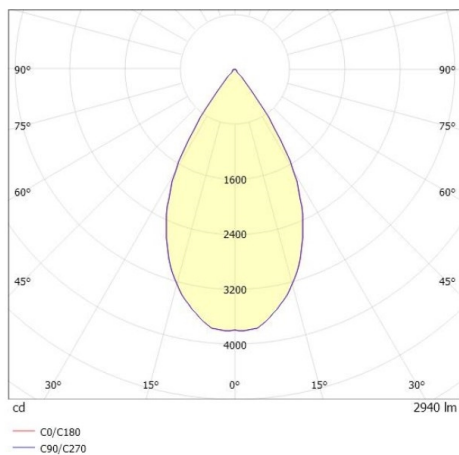

TRAIL

610-1300031647440

TRAIL MOVA M MOUNTING RAIL LIGHT INSERT made of aluminium, grey, similar to RAL 9006, decor grey, high-efficiently vacuum deposited aluminium reflector without safety glass beam 60°, light output direct, swiveling 350, tilting 90, with converter, max. 700mA, dimmability: not dimmable, through wiring 7-polig, adapter/ceiling base grey, IP20

DRAWING

TECHNICAL DETAILS

System perform. [W]	27
Bulb type	LED
Luminous flux [lm]	2940
Current sec. [mA]	700
Colour temp. [K]	3500K
CRI	PREMIUM>90
Optics	aluminium reflector without protection glass
Designer	INHOUSE
Converter	with converter
Dimming	not dimmable
Light output	direct
Beam angle [°]	60°
Voltage [V]	220-240V 50/60Hz
Through wiring	7-polig
Material	aluminium
Length [mm]	564,9
Height [mm]	156
Diameter [mm]	82
IP protection class	IP20
Voltage class	protection cl. I
Net weight [kg]	0,95
Colour lamp	grey
RAL	9006
Colour adapter/ceiling base	grey
Colour decor	grey
EAN-Number	9010870131361
Lifetime [h]	L80 B10 50 000
Energy efficiency cl.	E
No. of luminaires B16A	34

LIGHT DISTRIBUTION CURVE

The values are rated values. Power and luminous flux are initially subject to a tolerance of +/- 10%. Colour temperature tolerance: +/- 150 K. The values apply to an ambient temperature of 25°C unless otherwise specified.