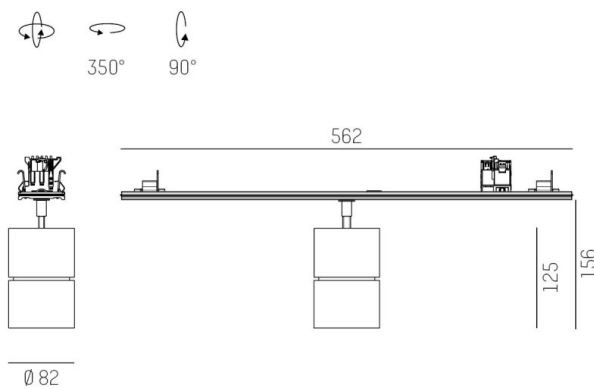

TRAIL

610-130003164744d

TRAIL MOVA M MOUNTING RAIL LIGHT INSERT made of aluminium, grey, similar to RAL 9006, decor grey, high-efficiently vacuum deposited aluminium reflector without safety glass beam 60°, light output direct, swiveling 350, tilting 90, with converter, max. 700mA, dimmability: DALI, through wiring 7-polig, adapter/ceiling base grey, IP20

DRAWING

TECHNICAL DETAILS

System perform. [W]	27
Bulb type	LED
Luminous flux [lm]	2940
Current sec. [mA]	700
Colour temp. [K]	3500K
CRI	PREMIUM>90
Optics	aluminium reflector without protection glass
Designer	INHOUSE
Converter	with converter
Light output	direct
Beam angle [°]	60°
Voltage [V]	220-240V 50/60Hz
Through wiring	7-polig
Material	aluminium
Length [mm]	564,9
Height [mm]	156
Diameter [mm]	82
IP protection class	IP20
Voltage class	protection cl. I
Net weight [kg]	0,97
Colour lamp	grey
RAL	9006
Colour adapter/ceiling base	grey
Colour decor	grey
EAN-Number	9010870131354
Lifetime [h]	L80 B10 50 000
Energy efficiency cl.	E
No. of luminaires B16A	50

LIGHT DISTRIBUTION CURVE

The values are rated values. Power and luminous flux are initially subject to a tolerance of +/- 10%. Colour temperature tolerance: +/- 150 K. The values apply to an ambient temperature of 25°C unless otherwise specified.