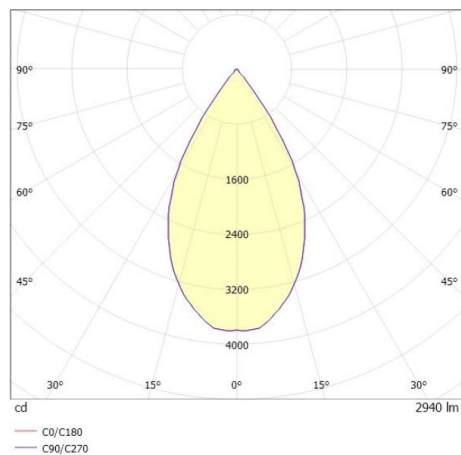

TRAIL

610-130003164744d

TRAIL MOVA M MOUNTING RAIL LIGHT INSERT made of aluminium, grey, similar to RAL 9006, decor grey, high-efficiently vacuum deposited aluminium reflector without safety glass beam 60°, light output direct, swiveling 350, tilting 90, with converter, max. 700mA, dimmability: DALI, through wiring 7-polig, adapter/ceiling base grey, IP20

DRAWING

TECHNICAL DETAILS

System perform. [W]	27
Bulb type	LED
Luminous flux [lm]	2940
Current sec. [mA]	700
Colour temp. [K]	3500K
CRI	PREMIUM>90
Optics	aluminium reflector without protection glass
Designer	INHOUSE
Converter	with converter
Light output	direct
Beam angle [°]	60°
Voltage [V]	220-240V 50/60Hz
Through wiring	7-polig
Material	aluminium
Length [mm]	564,9
Height [mm]	156
Diameter [mm]	82
IP protection class	IP20
Voltage class	protection cl. I
Net weight [kg]	0,97
Colour lamp	grey
RAL	9006
Colour adapter/ceiling base	grey
Colour decor	grey
EAN-Number	9010870131354
Lifetime [h]	L80 B10 50 000
Energy efficiency cl.	E
No. of luminaires B16A	50

LIGHT DISTRIBUTION CURVE

The values are rated values. Power and luminous flux are initially subject to a tolerance of +/- 10%. Colour temperature tolerance: +/- 150 K. The values apply to an ambient temperature of 25°C unless otherwise specified.