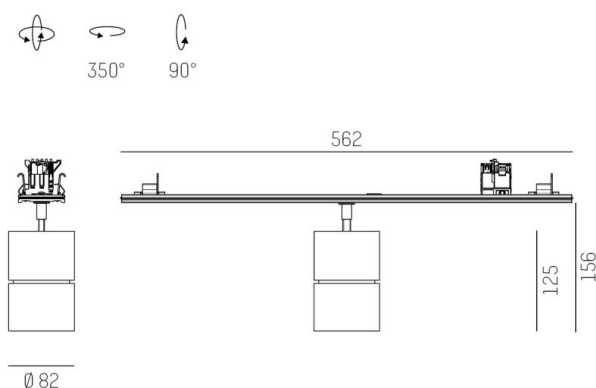

TRAIL

610-1300031647550

TRAIL MOVA M MOUNTING RAIL LIGHT INSERT made of aluminium, white, similar to RAL 9016, decor white, high-efficiently vacuum deposited aluminium reflector without safety glass beam 60°, light output direct, swiveling 350, tilting 90, with converter, max. 700mA, dimmability: not dimmable, through wiring 7-polig, adapter/ceiling base white, IP20

DRAWING

TECHNICAL DETAILS

System perform. [W]	27
Bulb type	LED
Luminous flux [lm]	2940
Current sec. [mA]	700
Colour temp. [K]	3500K
CRI	PREMIUM>90
Optics	aluminium reflector without protection glass
Designer	INHOUSE
Converter	with converter
Dimming	not dimmable
Light output	direct
Beam angle [°]	60°
Voltage [V]	220-240V 50/60Hz
Through wiring	7-polig
Material	aluminium
Length [mm]	564,9
Height [mm]	156
Diameter [mm]	82
IP protection class	IP20
Voltage class	protection cl. I
Net weight [kg]	0,94
Colour lamp	white
RAL	9016
Colour adapter/ceiling base	white
Colour decor	white
EAN-Number	9010870131385
Lifetime [h]	L80 B10 50 000
Energy efficiency cl.	E
No. of luminaires B16A	34

LIGHT DISTRIBUTION CURVE

The values are rated values. Power and luminous flux are initially subject to a tolerance of +/- 10%. Colour temperature tolerance: +/- 150 K. The values apply to an ambient temperature of 25°C unless otherwise specified.