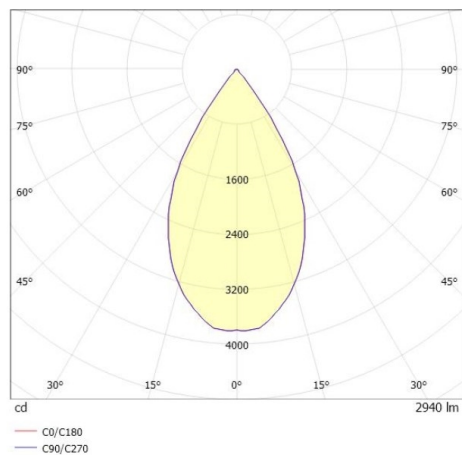

TRAIL

610-1300031647550

TRAIL MOVA M MOUNTING RAIL LIGHT INSERT made of aluminium, white, similar to RAL 9016, decor white, high-efficiently vacuum deposited aluminium reflector without safety glass beam 60°, light output direct, swiveling 350, tilting 90, with converter, max. 700mA, dimmability: not dimmable, through wiring 7-polig, adapter/ceiling base white, IP20

DRAWING

TECHNICAL DETAILS

System perform. [W]	27
Bulb type	LED
Luminous flux [lm]	2940
Current sec. [mA]	700
Colour temp. [K]	3500K
CRI	PREMIUM>90
Optics	aluminium reflector without protection glass
Designer	INHOUSE
Converter	with converter
Dimming	not dimmable
Light output	direct
Beam angle [°]	60°
Voltage [V]	220-240V 50/60Hz
Through wiring	7-polig
Material	aluminium
Length [mm]	564,9
Height [mm]	156
Diameter [mm]	82
IP protection class	IP20
Voltage class	protection cl. I
Net weight [kg]	0,94
Colour lamp	white
RAL	9016
Colour adapter/ceiling base	white
Colour decor	white
EAN-Number	9010870131385
Lifetime [h]	L80 B10 50 000
Energy efficiency cl.	E
No. of luminaires B16A	34

LIGHT DISTRIBUTION CURVE

The values are rated values. Power and luminous flux are initially subject to a tolerance of +/- 10%. Colour temperature tolerance: +/- 150 K. The values apply to an ambient temperature of 25°C unless otherwise specified.