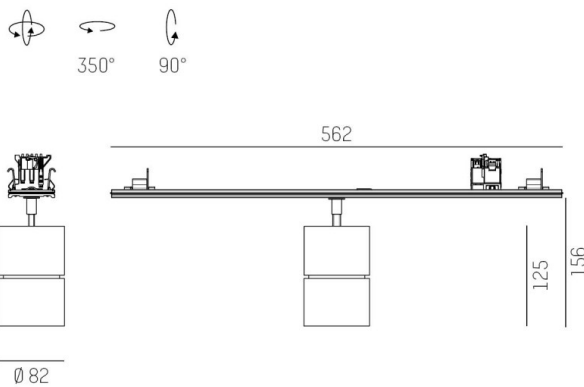

TRAIL

610-130003164755d

TRAIL MOVA M MOUNTING RAIL LIGHT INSERT made of aluminium, white, similar to RAL 9016, decor white, high-efficiently vacuum deposited aluminium reflector without safety glass beam 60°, light output direct, swiveling 350, tilting 90, with converter, max. 700mA, dimmability: DALI, through wiring 7-polig, adapter/ceiling base white, IP20

DRAWING

TECHNICAL DETAILS

System perform. [W]	27
Bulb type	LED
Luminous flux [lm]	2940
Current sec. [mA]	700
Colour temp. [K]	3500K
CRI	PREMIUM>90
Optics	aluminium reflector without protection glass
Designer	INHOUSE
Converter	with converter
Light output	direct
Beam angle [°]	60°
Voltage [V]	220-240V 50/60Hz
Through wiring	7-polig
Material	aluminium
Length [mm]	564,9
Height [mm]	156
Diameter [mm]	82
IP protection class	IP20
Voltage class	protection cl. I
Net weight [kg]	0,96
Colour lamp	white
RAL	9016
Colour adapter/ceiling base	white
Colour decor	white
EAN-Number	9010870131378
Lifetime [h]	L80 B10 50 000
Energy efficiency cl.	E
No. of luminaires B16A	50

LIGHT DISTRIBUTION CURVE

The values are rated values. Power and luminous flux are initially subject to a tolerance of +/- 10%. Colour temperature tolerance: +/- 150 K. The values apply to an ambient temperature of 25°C unless otherwise specified.