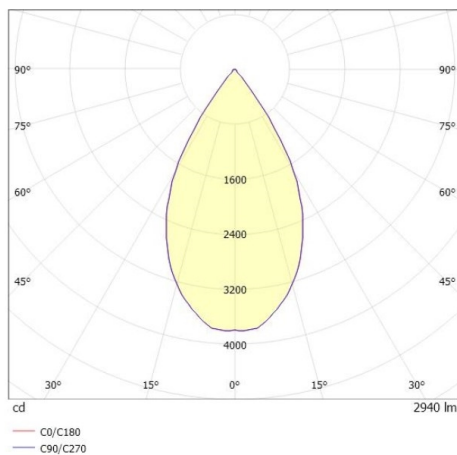

TRAIL

610-130003164755d

TRAIL MOVA M MOUNTING RAIL LIGHT INSERT made of aluminium, white, similar to RAL 9016, decor white, high-efficiently vacuum deposited aluminium reflector without safety glass beam 60°, light output direct, swiveling 350, tilting 90, with converter, max. 700mA, dimmability: DALI, through wiring 7-polig, adapter/ceiling base white, IP20

DRAWING

TECHNICAL DETAILS

System perform. [W]	27
Bulb type	LED
Luminous flux [lm]	2940
Current sec. [mA]	700
Colour temp. [K]	3500K
CRI	PREMIUM>90
Optics	aluminium reflector without protection glass
Designer	INHOUSE
Converter	with converter
Light output	direct
Beam angle [°]	60°
Voltage [V]	220-240V 50/60Hz
Through wiring	7-polig
Material	aluminium
Length [mm]	564,9
Height [mm]	156
Diameter [mm]	82
IP protection class	IP20
Voltage class	protection cl. I
Net weight [kg]	0,96
Colour lamp	white
RAL	9016
Colour adapter/ceiling base	white
Colour decor	white
EAN-Number	9010870131378
Lifetime [h]	L80 B10 50 000
Energy efficiency cl.	E
No. of luminaires B16A	50

LIGHT DISTRIBUTION CURVE

The values are rated values. Power and luminous flux are initially subject to a tolerance of +/- 10%. Colour temperature tolerance: +/- 150 K. The values apply to an ambient temperature of 25°C unless otherwise specified.