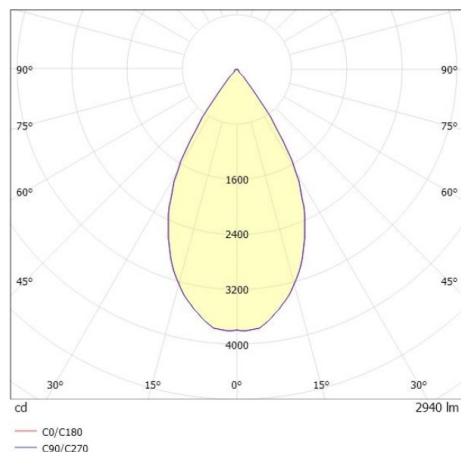

TRAIL

610-1300031647660

TRAIL MOVA M MOUNTING RAIL LIGHT INSERT made of aluminium, black, similar to RAL 9005, decor black, high-efficiently vacuum deposited aluminium reflector without safety glass beam 60°, light output direct, swiveling 350, tilting 90, with converter, max. 700mA, dimmability: not dimmable, through wiring 7-polig, adapter/ceiling base black, IP20

DRAWING

TECHNICAL DETAILS

System perform. [W]	27
Bulb type	LED
Luminous flux [lm]	2940
Current sec. [mA]	700
Colour temp. [K]	3500K
CRI	PREMIUM>90
Optics	aluminium reflector without protection glass
Designer	INHOUSE
Converter	with converter
Dimming	not dimmable
Light output	direct
Beam angle [°]	60°
Voltage [V]	220-240V 50/60Hz
Through wiring	7-polig
Material	aluminium
Length [mm]	564,9
Height [mm]	156
Diameter [mm]	82
IP protection class	IP20
Voltage class	protection cl. I
Net weight [kg]	0,94
Colour lamp	black
RAL	9005
Colour adapter/ceiling base	black
Colour decor	black
EAN-Number	9010870131408
Lifetime [h]	L80 B10 50 000
Energy efficiency cl.	E
No. of luminaires B16A	34

LIGHT DISTRIBUTION CURVE

The values are rated values. Power and luminous flux are initially subject to a tolerance of +/- 10%. Colour temperature tolerance: +/- 150 K. The values apply to an ambient temperature of 25°C unless otherwise specified.