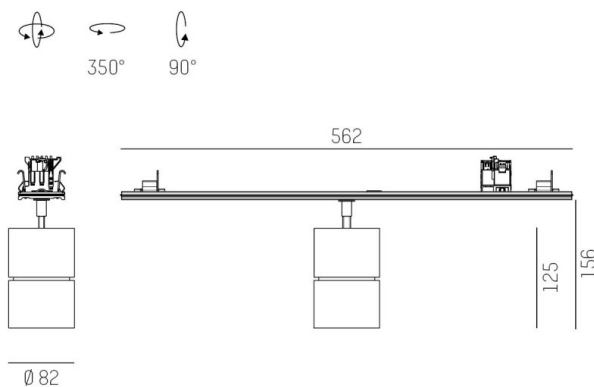

TRAIL

610-1300031647660

TRAIL MOVA M MOUNTING RAIL LIGHT INSERT made of aluminium, black, similar to RAL 9005, decor black, high-efficiently vacuum deposited aluminium reflector without safety glass beam 60°, light output direct, swiveling 350, tilting 90, with converter, max. 700mA, dimmability: not dimmable, through wiring 7-polig, adapter/ceiling base black, IP20

DRAWING

TECHNICAL DETAILS

System perform. [W]	27
Bulb type	LED
Luminous flux [lm]	2940
Current sec. [mA]	700
Colour temp. [K]	3500K
CRI	PREMIUM>90
Optics	aluminium reflector without protection glass
Designer	INHOUSE
Converter	with converter
Dimming	not dimmable
Light output	direct
Beam angle [°]	60°
Voltage [V]	220-240V 50/60Hz
Through wiring	7-polig
Material	aluminium
Length [mm]	564,9
Height [mm]	156
Diameter [mm]	82
IP protection class	IP20
Voltage class	protection cl. I
Net weight [kg]	0,94
Colour lamp	black
RAL	9005
Colour adapter/ceiling base	black
Colour decor	black
EAN-Number	9010870131408
Lifetime [h]	L80 B10 50 000
Energy efficiency cl.	E
No. of luminaires B16A	34

LIGHT DISTRIBUTION CURVE

The values are rated values. Power and luminous flux are initially subject to a tolerance of +/- 10%. Colour temperature tolerance: +/- 150 K. The values apply to an ambient temperature of 25°C unless otherwise specified.