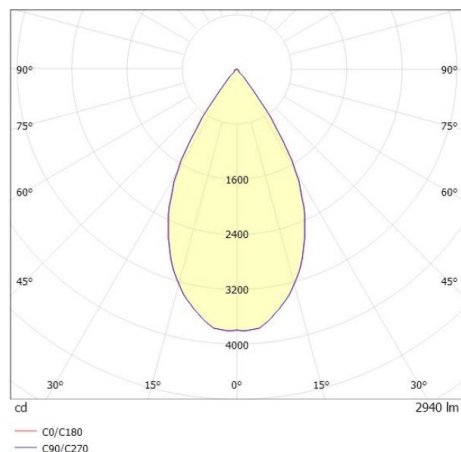

TRAIL

610-130003164766d

TRAIL MOVA M MOUNTING RAIL LIGHT INSERT made of aluminium, black, similar to RAL 9005, decor black, high-efficiently vacuum deposited aluminium reflector without safety glass beam 60°, light output direct, swiveling 350, tilting 90, with converter, max. 700mA, dimmability: DALI, through wiring 7-polig, adapter/ceiling base black, IP20

DRAWING

TECHNICAL DETAILS

System perform. [W]	27
Bulb type	LED
Luminous flux [lm]	2940
Current sec. [mA]	700
Colour temp. [K]	3500K
CRI	PREMIUM>90
Optics	aluminium reflector without protection glass
Designer	INHOUSE
Converter	with converter
Light output	direct
Beam angle [°]	60°
Voltage [V]	220-240V 50/60Hz
Through wiring	7-polig
Material	aluminium
Length [mm]	564,9
Height [mm]	156
Diameter [mm]	82
IP protection class	IP20
Voltage class	protection cl. I
Net weight [kg]	0,96
Colour lamp	black
RAL	9005
Colour adapter/ceiling base	black
Colour decor	black
EAN-Number	9010870131392
Lifetime [h]	L80 B10 50 000
Energy efficiency cl.	E
No. of luminaires B16A	50

LIGHT DISTRIBUTION CURVE

The values are rated values. Power and luminous flux are initially subject to a tolerance of +/- 10%. Colour temperature tolerance: +/- 150 K. The values apply to an ambient temperature of 25°C unless otherwise specified.