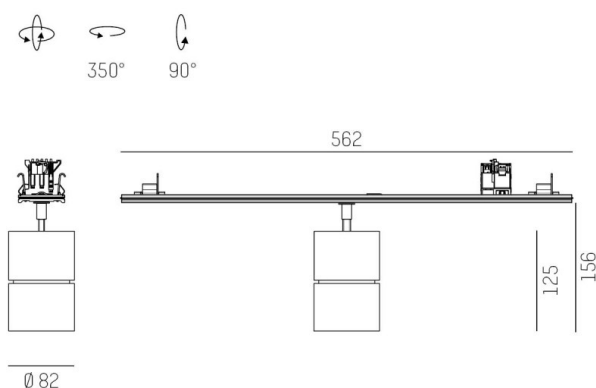

TRAIL

610-130003164766d

TRAIL MOVA M MOUNTING RAIL LIGHT INSERT made of aluminium, black, similar to RAL 9005, decor black, high-efficiently vacuum deposited aluminium reflector without safety glass beam 60°, light output direct, swiveling 350, tilting 90, with converter, max. 700mA, dimmability: DALI, through wiring 7-polig, adapter/ceiling base black, IP20

DRAWING

TECHNICAL DETAILS

System perform. [W]	27
Bulb type	LED
Luminous flux [lm]	2940
Current sec. [mA]	700
Colour temp. [K]	3500K
CRI	PREMIUM>90
Optics	aluminium reflector without protection glass
Designer	INHOUSE
Converter	with converter
Light output	direct
Beam angle [°]	60°
Voltage [V]	220-240V 50/60Hz
Through wiring	7-polig
Material	aluminium
Length [mm]	564,9
Height [mm]	156
Diameter [mm]	82
IP protection class	IP20
Voltage class	protection cl. I
Net weight [kg]	0,96
Colour lamp	black
RAL	9005
Colour adapter/ceiling base	black
Colour decor	black
EAN-Number	9010870131392
Lifetime [h]	L80 B10 50 000
Energy efficiency cl.	E
No. of luminaires B16A	50

LIGHT DISTRIBUTION CURVE

The values are rated values. Power and luminous flux are initially subject to a tolerance of +/- 10%. Colour temperature tolerance: +/- 150 K. The values apply to an ambient temperature of 25°C unless otherwise specified.