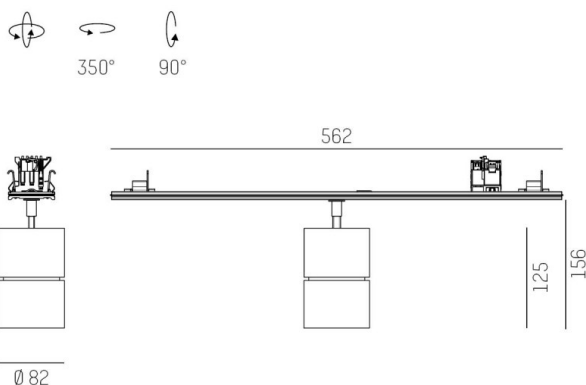

TRAIL

610-1300031649440

TRAIL MOVA M MOUNTING RAIL LIGHT INSERT made of aluminium, grey, similar to RAL 9006, decor grey, high-efficiently vacuum deposited aluminium reflector without safety glass beam 60°, light output direct, swiveling 350, tilting 90, with converter, max. 700mA, dimmability: not dimmable, through wiring 7-polig, adapter/ceiling base grey, IP20

DRAWING

TECHNICAL DETAILS

System perform. [W]	27
Bulb type	LED
Luminous flux [lm]	2940
Current sec. [mA]	700
Colour temp. [K]	3000K
CRI	PREMIUM>90
Optics	aluminium reflector without protection glass
Designer	INHOUSE
Converter	with converter
Dimming	not dimmable
Light output	direct
Beam angle [°]	60°
Voltage [V]	220-240V 50/60Hz
Through wiring	7-polig
Material	aluminium
Length [mm]	564,9
Height [mm]	156
Diameter [mm]	82
IP protection class	IP20
Voltage class	protection cl. I
Net weight [kg]	0,95
Colour lamp	grey
RAL	9006
Colour adapter/ceiling base	grey
Colour decor	grey
EAN-Number	9010870131965
Lifetime [h]	L80 B10 50 000
Energy efficiency cl.	E
No. of luminaires B16A	34

LIGHT DISTRIBUTION CURVE

The values are rated values. Power and luminous flux are initially subject to a tolerance of +/- 10%. Colour temperature tolerance: +/- 150 K. The values apply to an ambient temperature of 25°C unless otherwise specified.