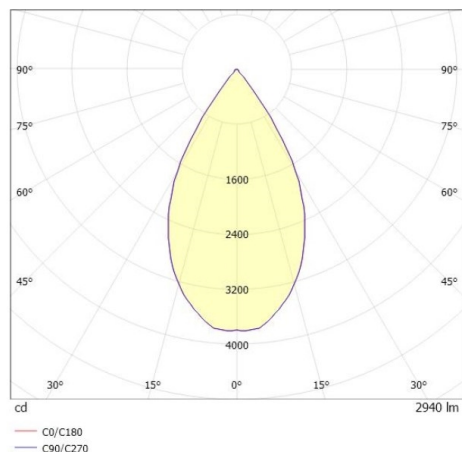

TRAIL

610-1300031649440

TRAIL MOVA M MOUNTING RAIL LIGHT INSERT made of aluminium, grey, similar to RAL 9006, decor grey, high-efficiently vacuum deposited aluminium reflector without safety glass beam 60°, light output direct, swiveling 350, tilting 90, with converter, max. 700mA, dimmability: not dimmable, through wiring 7-polig, adapter/ceiling base grey, IP20

DRAWING

TECHNICAL DETAILS

System perform. [W]	27
Bulb type	LED
Luminous flux [lm]	2940
Current sec. [mA]	700
Colour temp. [K]	3000K
CRI	PREMIUM>90
Optics	aluminium reflector without protection glass
Designer	INHOUSE
Converter	with converter
Dimming	not dimmable
Light output	direct
Beam angle [°]	60°
Voltage [V]	220-240V 50/60Hz
Through wiring	7-polig
Material	aluminium
Length [mm]	564,9
Height [mm]	156
Diameter [mm]	82
IP protection class	IP20
Voltage class	protection cl. I
Net weight [kg]	0,95
Colour lamp	grey
RAL	9006
Colour adapter/ceiling base	grey
Colour decor	grey
EAN-Number	9010870131965
Lifetime [h]	L80 B10 50 000
Energy efficiency cl.	E
No. of luminaires B16A	34

LIGHT DISTRIBUTION CURVE

The values are rated values. Power and luminous flux are initially subject to a tolerance of +/- 10%. Colour temperature tolerance: +/- 150 K. The values apply to an ambient temperature of 25°C unless otherwise specified.