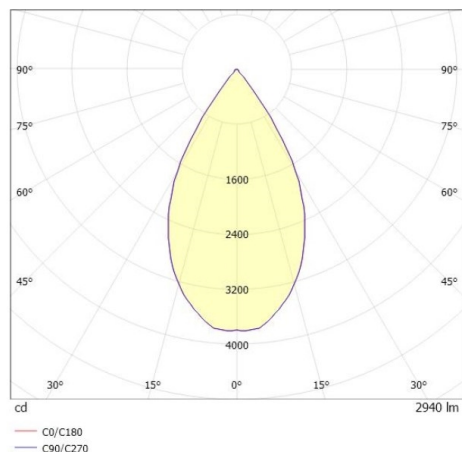

TRAIL

610-130003164944d

TRAIL MOVA M MOUNTING RAIL LIGHT INSERT made of aluminium, grey, similar to RAL 9006, decor grey, high-efficiently vacuum deposited aluminium reflector without safety glass beam 60°, light output direct, swiveling 350°, tilting 90°, with converter, max. 700mA, dimmability: DALI, through wiring 7-polig, adapter/ceiling base grey, IP20

DRAWING

TECHNICAL DETAILS

System perform. [W]	27
Bulb type	LED
Luminous flux [lm]	2940
Current sec. [mA]	700
Colour temp. [K]	3000K
CRI	PREMIUM>90
Optics	aluminium reflector without protection glass
Designer	INHOUSE
Converter	with converter
Light output	direct
Beam angle [°]	60°
Voltage [V]	220-240V 50/60Hz
Through wiring	7-polig
Material	aluminium
Length [mm]	564,9
Height [mm]	156
Diameter [mm]	82
IP protection class	IP20
Voltage class	protection cl. I
Net weight [kg]	0,97
Colour lamp	grey
RAL	9006
Colour adapter/ceiling base	grey
Colour decor	grey
EAN-Number	9010870131958
Lifetime [h]	L80 B10 50 000
Energy efficiency cl.	E
No. of luminaires B16A	50

LIGHT DISTRIBUTION CURVE

The values are rated values. Power and luminous flux are initially subject to a tolerance of +/- 10%. Colour temperature tolerance: +/- 150 K. The values apply to an ambient temperature of 25°C unless otherwise specified.