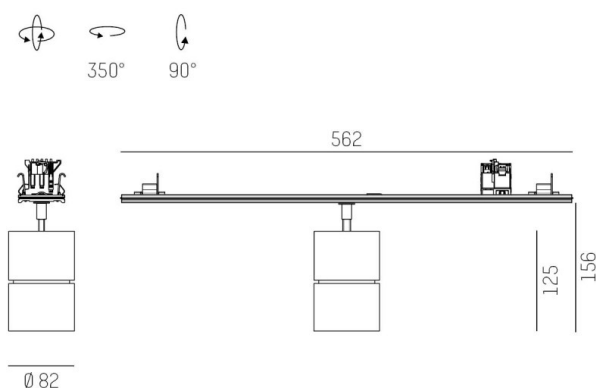

TRAIL

610-130003164944d

TRAIL MOVA M MOUNTING RAIL LIGHT INSERT made of aluminium, grey, similar to RAL 9006, decor grey, high-efficiently vacuum deposited aluminium reflector without safety glass beam 60°, light output direct, swiveling 350°, tilting 90°, with converter, max. 700mA, dimmability: DALI, through wiring 7-polig, adapter/ceiling base grey, IP20

DRAWING

TECHNICAL DETAILS

System perform. [W]	27
Bulb type	LED
Luminous flux [lm]	2940
Current sec. [mA]	700
Colour temp. [K]	3000K
CRI	PREMIUM>90
Optics	aluminium reflector without protection glass
Designer	INHOUSE
Converter	with converter
Light output	direct
Beam angle [°]	60°
Voltage [V]	220-240V 50/60Hz
Through wiring	7-polig
Material	aluminium
Length [mm]	564,9
Height [mm]	156
Diameter [mm]	82
IP protection class	IP20
Voltage class	protection cl. I
Net weight [kg]	0,97
Colour lamp	grey
RAL	9006
Colour adapter/ceiling base	grey
Colour decor	grey
EAN-Number	9010870131958
Lifetime [h]	L80 B10 50 000
Energy efficiency cl.	E
No. of luminaires B16A	50

LIGHT DISTRIBUTION CURVE

The values are rated values. Power and luminous flux are initially subject to a tolerance of +/- 10%. Colour temperature tolerance: +/- 150 K. The values apply to an ambient temperature of 25°C unless otherwise specified.