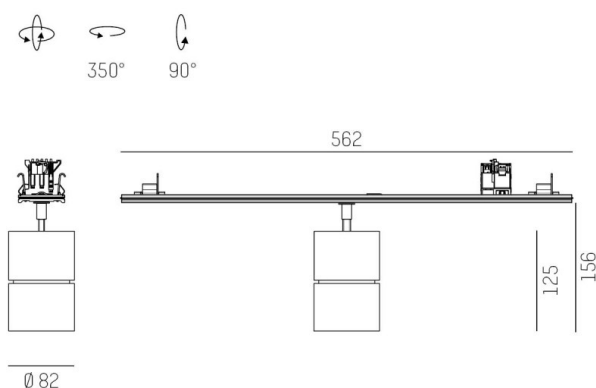

TRAIL

610-1300031649550

TRAIL MOVA M MOUNTING RAIL LIGHT INSERT made of aluminium, white, similar to RAL 9016, decor white, high-efficiently vacuum deposited aluminium reflector without safety glass beam 60°, light output direct, swiveling 350, tilting 90, with converter, max. 700mA, dimmability: not dimmable, through wiring 7-polig, adapter/ceiling base white, IP20

DRAWING

TECHNICAL DETAILS

System perform. [W]	27
Bulb type	LED
Luminous flux [lm]	2940
Current sec. [mA]	700
Colour temp. [K]	3000K
CRI	PREMIUM>90
Optics	aluminium reflector without protection glass
Designer	INHOUSE
Converter	with converter
Dimming	not dimmable
Light output	direct
Beam angle [°]	60°
Voltage [V]	220-240V 50/60Hz
Through wiring	7-polig
Material	aluminium
Length [mm]	564,9
Height [mm]	156
Diameter [mm]	82
IP protection class	IP20
Voltage class	protection cl. I
Net weight [kg]	0,94
Colour lamp	white
RAL	9016
Colour adapter/ceiling base	white
Colour decor	white
EAN-Number	9010870131989
Lifetime [h]	L80 B10 50 000
Energy efficiency cl.	E
No. of luminaires B16A	34

LIGHT DISTRIBUTION CURVE

The values are rated values. Power and luminous flux are initially subject to a tolerance of +/- 10%. Colour temperature tolerance: +/- 150 K. The values apply to an ambient temperature of 25°C unless otherwise specified.