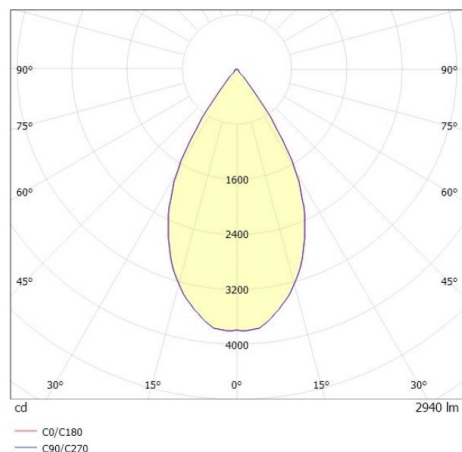

TRAIL

610-1300031649550

TRAIL MOVA M MOUNTING RAIL LIGHT INSERT made of aluminium, white, similar to RAL 9016, decor white, high-efficiently vacuum deposited aluminium reflector without safety glass beam 60°, light output direct, swiveling 350, tilting 90, with converter, max. 700mA, dimmability: not dimmable, through wiring 7-polig, adapter/ceiling base white, IP20

DRAWING

TECHNICAL DETAILS

System perform. [W]	27
Bulb type	LED
Luminous flux [lm]	2940
Current sec. [mA]	700
Colour temp. [K]	3000K
CRI	PREMIUM>90
Optics	aluminium reflector without protection glass
Designer	INHOUSE
Converter	with converter
Dimming	not dimmable
Light output	direct
Beam angle [°]	60°
Voltage [V]	220-240V 50/60Hz
Through wiring	7-polig
Material	aluminium
Length [mm]	564,9
Height [mm]	156
Diameter [mm]	82
IP protection class	IP20
Voltage class	protection cl. I
Net weight [kg]	0,94
Colour lamp	white
RAL	9016
Colour adapter/ceiling base	white
Colour decor	white
EAN-Number	9010870131989
Lifetime [h]	L80 B10 50 000
Energy efficiency cl.	E
No. of luminaires B16A	34

LIGHT DISTRIBUTION CURVE

The values are rated values. Power and luminous flux are initially subject to a tolerance of +/- 10%. Colour temperature tolerance: +/- 150 K. The values apply to an ambient temperature of 25°C unless otherwise specified.