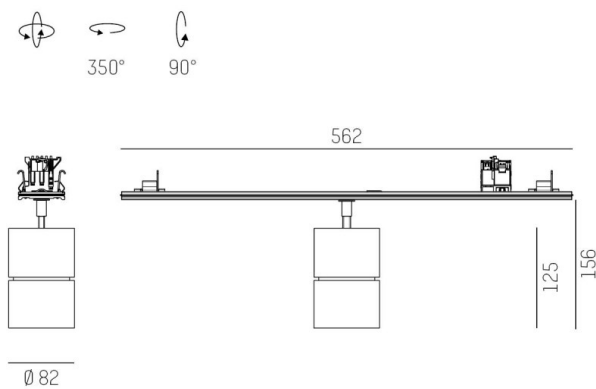

TRAIL

610-130003164955d

TRAIL MOVA M MOUNTING RAIL LIGHT INSERT made of aluminium, white, similar to RAL 9016, decor white, high-efficiently vacuum deposited aluminium reflector without safety glass beam 60°, light output direct, swiveling 350°, tilting 90°, with converter, max. 700mA, dimmability: DALI, through wiring 7-polig, adapter/ceiling base white, IP20

DRAWING

TECHNICAL DETAILS

System perform. [W]	27
Bulb type	LED
Luminous flux [lm]	2940
Current sec. [mA]	700
Colour temp. [K]	3000K
CRI	PREMIUM>90
Optics	aluminium reflector without protection glass
Designer	INHOUSE
Converter	with converter
Light output	direct
Beam angle [°]	60°
Voltage [V]	220-240V 50/60Hz
Through wiring	7-polig
Material	aluminium
Length [mm]	564,9
Height [mm]	156
Diameter [mm]	82
IP protection class	IP20
Voltage class	protection cl. I
Net weight [kg]	0,96
Colour lamp	white
RAL	9016
Colour adapter/ceiling base	white
Colour decor	white
EAN-Number	9010870131972
Lifetime [h]	L80 B10 50 000
Energy efficiency cl.	E
No. of luminaires B16A	50

LIGHT DISTRIBUTION CURVE

The values are rated values. Power and luminous flux are initially subject to a tolerance of +/- 10%. Colour temperature tolerance: +/- 150 K. The values apply to an ambient temperature of 25°C unless otherwise specified.