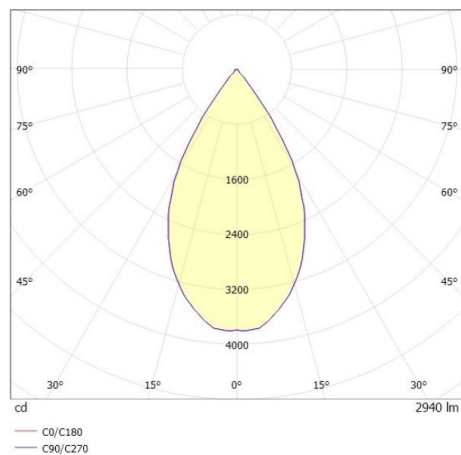

TRAIL

610-130003164955d

TRAIL MOVA M MOUNTING RAIL LIGHT INSERT made of aluminium, white, similar to RAL 9016, decor white, high-efficiently vacuum deposited aluminium reflector without safety glass beam 60°, light output direct, swiveling 350°, tilting 90°, with converter, max. 700mA, dimmability: DALI, through wiring 7-polig, adapter/ceiling base white, IP20

DRAWING

TECHNICAL DETAILS

System perform. [W]	27
Bulb type	LED
Luminous flux [lm]	2940
Current sec. [mA]	700
Colour temp. [K]	3000K
CRI	PREMIUM>90
Optics	aluminium reflector without protection glass
Designer	INHOUSE
Converter	with converter
Light output	direct
Beam angle [°]	60°
Voltage [V]	220-240V 50/60Hz
Through wiring	7-polig
Material	aluminium
Length [mm]	564,9
Height [mm]	156
Diameter [mm]	82
IP protection class	IP20
Voltage class	protection cl. I
Net weight [kg]	0,96
Colour lamp	white
RAL	9016
Colour adapter/ceiling base	white
Colour decor	white
EAN-Number	9010870131972
Lifetime [h]	L80 B10 50 000
Energy efficiency cl.	E
No. of luminaires B16A	50

LIGHT DISTRIBUTION CURVE

The values are rated values. Power and luminous flux are initially subject to a tolerance of +/- 10%. Colour temperature tolerance: +/- 150 K. The values apply to an ambient temperature of 25°C unless otherwise specified.