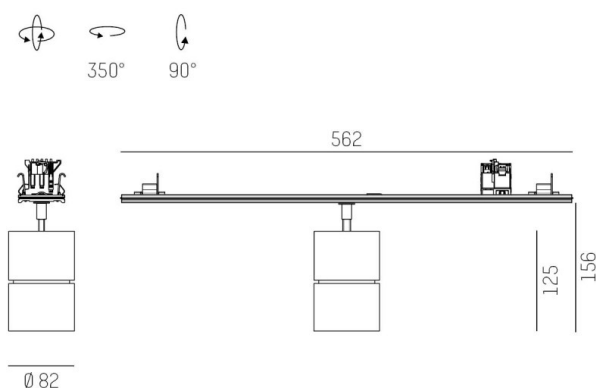

TRAIL

610-1300031649660

TRAIL MOVA M MOUNTING RAIL LIGHT INSERT made of aluminium, black, similar to RAL 9005, decor black, high-efficiently vacuum deposited aluminium reflector without safety glass beam 60°, light output direct, swiveling 350, tilting 90, with converter, max. 700mA, dimmability: not dimmable, through wiring 7-polig, adapter/ceiling base black, IP20

DRAWING

TECHNICAL DETAILS

System perform. [W]	27
Bulb type	LED
Luminous flux [lm]	2940
Current sec. [mA]	700
Colour temp. [K]	3000K
CRI	PREMIUM>90
Optics	aluminium reflector without protection glass
Designer	INHOUSE
Converter	with converter
Dimming	not dimmable
Light output	direct
Beam angle [°]	60°
Voltage [V]	220-240V 50/60Hz
Through wiring	7-polig
Material	aluminium
Length [mm]	564,9
Height [mm]	156
Diameter [mm]	82
IP protection class	IP20
Voltage class	protection cl. I
Net weight [kg]	0,94
Colour lamp	black
RAL	9005
Colour adapter/ceiling base	black
Colour decor	black
EAN-Number	9010870132009
Lifetime [h]	L80 B10 50 000
Energy efficiency cl.	E
No. of luminaires B16A	34

LIGHT DISTRIBUTION CURVE

The values are rated values. Power and luminous flux are initially subject to a tolerance of +/- 10%. Colour temperature tolerance: +/- 150 K. The values apply to an ambient temperature of 25°C unless otherwise specified.