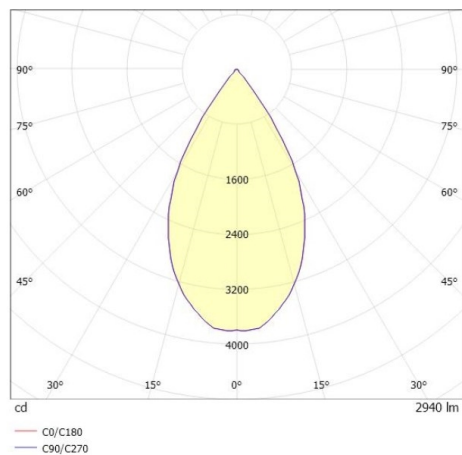

TRAIL

610-1300031649660

TRAIL MOVA M MOUNTING RAIL LIGHT INSERT made of aluminium, black, similar to RAL 9005, decor black, high-efficiently vacuum deposited aluminium reflector without safety glass beam 60°, light output direct, swiveling 350, tilting 90, with converter, max. 700mA, dimmability: not dimmable, through wiring 7-polig, adapter/ceiling base black, IP20

DRAWING

TECHNICAL DETAILS

System perform. [W]	27
Bulb type	LED
Luminous flux [lm]	2940
Current sec. [mA]	700
Colour temp. [K]	3000K
CRI	PREMIUM>90
Optics	aluminium reflector without protection glass
Designer	INHOUSE
Converter	with converter
Dimming	not dimmable
Light output	direct
Beam angle [°]	60°
Voltage [V]	220-240V 50/60Hz
Through wiring	7-polig
Material	aluminium
Length [mm]	564,9
Height [mm]	156
Diameter [mm]	82
IP protection class	IP20
Voltage class	protection cl. I
Net weight [kg]	0,94
Colour lamp	black
RAL	9005
Colour adapter/ceiling base	black
Colour decor	black
EAN-Number	9010870132009
Lifetime [h]	L80 B10 50 000
Energy efficiency cl.	E
No. of luminaires B16A	34

LIGHT DISTRIBUTION CURVE

The values are rated values. Power and luminous flux are initially subject to a tolerance of +/- 10%. Colour temperature tolerance: +/- 150 K. The values apply to an ambient temperature of 25°C unless otherwise specified.