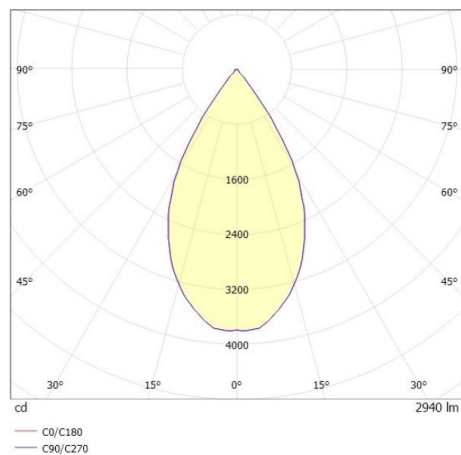

TRAIL

610-130003164966d

TRAIL MOVA M MOUNTING RAIL LIGHT INSERT made of aluminium, black, similar to RAL 9005, decor black, high-efficiently vacuum deposited aluminium reflector without safety glass beam 60°, light output direct, swiveling 350, tilting 90, with converter, max. 700mA, dimmability: DALI, through wiring 7-polig, adapter/ceiling base black, IP20

DRAWING

TECHNICAL DETAILS

System perform. [W]	27
Bulb type	LED
Luminous flux [lm]	2940
Current sec. [mA]	700
Colour temp. [K]	3000K
CRI	PREMIUM>90
Optics	aluminium reflector without protection glass
Designer	INHOUSE
Converter	with converter
Light output	direct
Beam angle [°]	60°
Voltage [V]	220-240V 50/60Hz
Through wiring	7-polig
Material	aluminium
Length [mm]	564,9
Height [mm]	156
Diameter [mm]	82
IP protection class	IP20
Voltage class	protection cl. I
Net weight [kg]	0,96
Colour lamp	black
RAL	9005
Colour adapter/ceiling base	black
Colour decor	black
EAN-Number	9010870131996
Lifetime [h]	L80 B10 50 000
Energy efficiency cl.	E
No. of luminaires B16A	50

LIGHT DISTRIBUTION CURVE

The values are rated values. Power and luminous flux are initially subject to a tolerance of +/- 10%. Colour temperature tolerance: +/- 150 K. The values apply to an ambient temperature of 25°C unless otherwise specified.