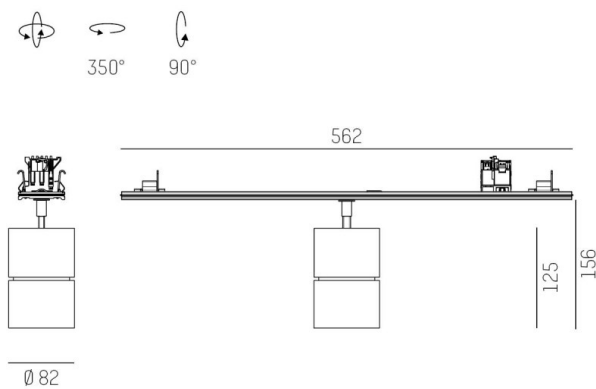

TRAIL

610-130003164966d

TRAIL MOVA M MOUNTING RAIL LIGHT INSERT made of aluminium, black, similar to RAL 9005, decor black, high-efficiently vacuum deposited aluminium reflector without safety glass beam 60°, light output direct, swiveling 350, tilting 90, with converter, max. 700mA, dimmability: DALI, through wiring 7-polig, adapter/ceiling base black, IP20

DRAWING

TECHNICAL DETAILS

System perform. [W]	27
Bulb type	LED
Luminous flux [lm]	2940
Current sec. [mA]	700
Colour temp. [K]	3000K
CRI	PREMIUM>90
Optics	aluminium reflector without protection glass
Designer	INHOUSE
Converter	with converter
Light output	direct
Beam angle [°]	60°
Voltage [V]	220-240V 50/60Hz
Through wiring	7-polig
Material	aluminium
Length [mm]	564,9
Height [mm]	156
Diameter [mm]	82
IP protection class	IP20
Voltage class	protection cl. I
Net weight [kg]	0,96
Colour lamp	black
RAL	9005
Colour adapter/ceiling base	black
Colour decor	black
EAN-Number	9010870131996
Lifetime [h]	L80 B10 50 000
Energy efficiency cl.	E
No. of luminaires B16A	50

LIGHT DISTRIBUTION CURVE

The values are rated values. Power and luminous flux are initially subject to a tolerance of +/- 10%. Colour temperature tolerance: +/- 150 K. The values apply to an ambient temperature of 25°C unless otherwise specified.