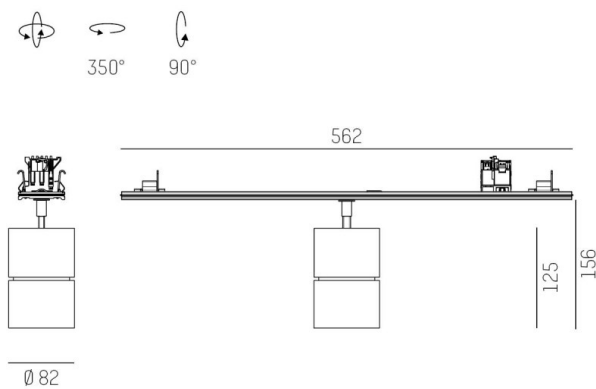

TRAIL

610-1300041124440

TRAIL MOVA M MOUNTING RAIL LIGHT INSERT made of aluminium, grey, similar to RAL 9006, decor grey, high-efficiently vacuum deposited aluminium reflector without safety glass beam asymmetric, light output direct, swiveling 350, tilting 90, with converter, max. 800mA, dimmability: not dimmable, through wiring 7-polig, adapter/ceiling base grey, IP20

DRAWING

TECHNICAL DETAILS

System perform. [W]	31
Bulb type	LED
Luminous flux [lm]	3580
Current sec. [mA]	800
Colour temp. [K]	4000K
CRI	>90
Optics	aluminium reflector without protection glass
Designer	INHOUSE
Converter	with converter
Dimming	not dimmable
Light output	direct
Beam angle [°]	asymmetrisch
Voltage [V]	220-240V 50/60Hz
Through wiring	7-polig
Material	aluminium
Length [mm]	564,9
Height [mm]	156
Diameter [mm]	82
IP protection class	IP20
Voltage class	protection cl. I
Net weight [kg]	0,95
Colour lamp	grey
RAL	9006
Colour adapter/ceiling base	grey
Colour decor	grey
EAN-Number	9010870132627
Lifetime [h]	L80 B10 50 000
Energy efficiency cl.	D
No. of luminaires B16A	50

LIGHT DISTRIBUTION CURVE

The values are rated values. Power and luminous flux are initially subject to a tolerance of +/- 10%. Colour temperature tolerance: +/- 150 K. The values apply to an ambient temperature of 25°C unless otherwise specified.