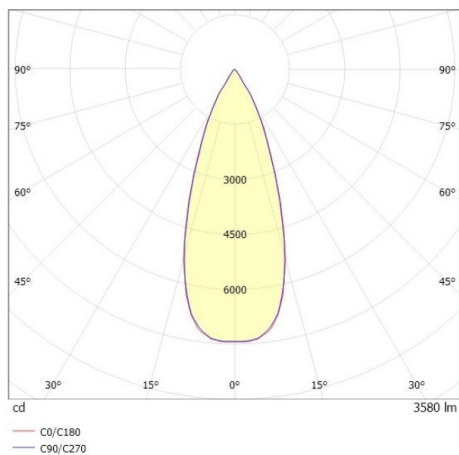

TRAIL

610-1300041124440

TRAIL MOVA M MOUNTING RAIL LIGHT INSERT made of aluminium, grey, similar to RAL 9006, decor grey, high-efficiently vacuum deposited aluminium reflector without safety glass beam asymmetric, light output direct, swiveling 350, tilting 90, with converter, max. 800mA, dimmability: not dimmable, through wiring 7-polig, adapter/ceiling base grey, IP20

DRAWING

TECHNICAL DETAILS

System perform. [W]	31
Bulb type	LED
Luminous flux [lm]	3580
Current sec. [mA]	800
Colour temp. [K]	4000K
CRI	>90
Optics	aluminium reflector without protection glass
Designer	INHOUSE
Converter	with converter
Dimming	not dimmable
Light output	direct
Beam angle [°]	asymmetrisch
Voltage [V]	220-240V 50/60Hz
Through wiring	7-polig
Material	aluminium
Length [mm]	564,9
Height [mm]	156
Diameter [mm]	82
IP protection class	IP20
Voltage class	protection cl. I
Net weight [kg]	0,95
Colour lamp	grey
RAL	9006
Colour adapter/ceiling base	grey
Colour decor	grey
EAN-Number	9010870132627
Lifetime [h]	L80 B10 50 000
Energy efficiency cl.	D
No. of luminaires B16A	50

LIGHT DISTRIBUTION CURVE

The values are rated values. Power and luminous flux are initially subject to a tolerance of +/- 10%. Colour temperature tolerance: +/- 150 K. The values apply to an ambient temperature of 25°C unless otherwise specified.