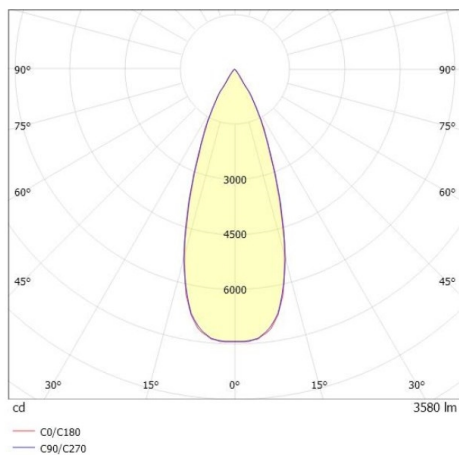

TRAIL

610-130004112444d

TRAIL MOVA M MOUNTING RAIL LIGHT INSERT made of aluminium, grey, similar to RAL 9006, decor grey, high-efficiently vacuum deposited aluminium reflector without safety glass beam asymmetric, light output direct, swiveling 350, tilting 90, with converter, max. 800mA, dimmability: DALI, through wiring 7-polig, adapter/ceiling base grey, IP20

DRAWING

TECHNICAL DETAILS

System perform. [W]	31
Bulb type	LED
Luminous flux [lm]	3580
Current sec. [mA]	800
Colour temp. [K]	4000K
CRI	>90
Optics	aluminium reflector without protection glass
Designer	INHOUSE
Converter	with converter
Light output	direct
Beam angle [°]	asymmetrisch
Voltage [V]	220-240V 50/60Hz
Through wiring	7-polig
Material	aluminium
Length [mm]	564,9
Height [mm]	156
Diameter [mm]	82
IP protection class	IP20
Voltage class	protection cl. I
Net weight [kg]	0,96
Colour lamp	grey
RAL	9006
Colour adapter/ceiling base	grey
Colour decor	grey
EAN-Number	9010870132610
Lifetime [h]	L80 B10 50 000
Energy efficiency cl.	D
No. of luminaires B16A	50

LIGHT DISTRIBUTION CURVE

The values are rated values. Power and luminous flux are initially subject to a tolerance of +/- 10%. Colour temperature tolerance: +/- 150 K. The values apply to an ambient temperature of 25°C unless otherwise specified.