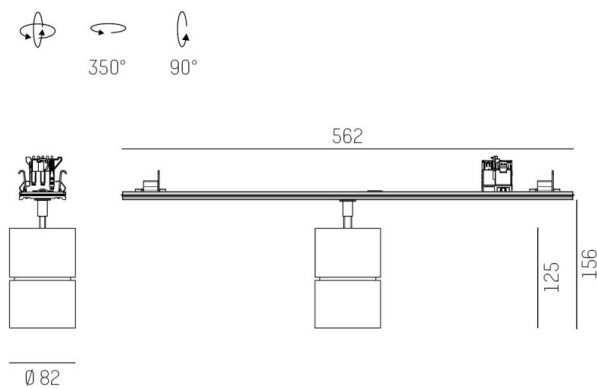

TRAIL

610-130004112444d

TRAIL MOVA M MOUNTING RAIL LIGHT INSERT made of aluminium, grey, similar to RAL 9006, decor grey, high-efficiently vacuum deposited aluminium reflector without safety glass beam asymmetric, light output direct, swiveling 350, tilting 90, with converter, max. 800mA, dimmability: DALI, through wiring 7-polig, adapter/ceiling base grey, IP20

DRAWING

TECHNICAL DETAILS

System perform. [W]	31
Bulb type	LED
Luminous flux [lm]	3580
Current sec. [mA]	800
Colour temp. [K]	4000K
CRI	>90
Optics	aluminium reflector without protection glass
Designer	INHOUSE
Converter	with converter
Light output	direct
Beam angle [°]	asymmetrisch
Voltage [V]	220-240V 50/60Hz
Through wiring	7-polig
Material	aluminium
Length [mm]	564,9
Height [mm]	156
Diameter [mm]	82
IP protection class	IP20
Voltage class	protection cl. I
Net weight [kg]	0,96
Colour lamp	grey
RAL	9006
Colour adapter/ceiling base	grey
Colour decor	grey
EAN-Number	9010870132610
Lifetime [h]	L80 B10 50 000
Energy efficiency cl.	D
No. of luminaires B16A	50

LIGHT DISTRIBUTION CURVE

The values are rated values. Power and luminous flux are initially subject to a tolerance of +/- 10%. Colour temperature tolerance: +/- 150 K. The values apply to an ambient temperature of 25°C unless otherwise specified.