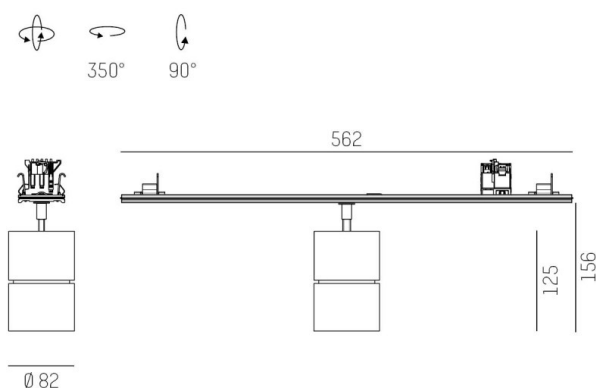

TRAIL

610-1300041124550

TRAIL MOVA M MOUNTING RAIL LIGHT INSERT made of aluminium, white, similar to RAL 9016, decor white, high-efficiently vacuum deposited aluminium reflector without safety glass beam asymmetric, light output direct, swiveling 350, tilting 90, with converter, max. 800mA, dimmability: not dimmable, through wiring 7-polig, adapter/ceiling base white, IP20

DRAWING

TECHNICAL DETAILS

System perform. [W]	31
Bulb type	LED
Luminous flux [lm]	3580
Current sec. [mA]	800
Colour temp. [K]	4000K
CRI	>90
Optics	aluminium reflector without protection glass
Designer	INHOUSE
Converter	with converter
Dimming	not dimmable
Light output	direct
Beam angle [°]	asymmetrisch
Voltage [V]	220-240V 50/60Hz
Through wiring	7-polig
Material	aluminium
Length [mm]	564,9
Height [mm]	156
Diameter [mm]	82
IP protection class	IP20
Voltage class	protection cl. I
Net weight [kg]	0,94
Colour lamp	white
RAL	9016
Colour adapter/ceiling base	white
Colour decor	white
EAN-Number	9010870132641
Lifetime [h]	L80 B10 50 000
Energy efficiency cl.	D
No. of luminaires B16A	50

LIGHT DISTRIBUTION CURVE

The values are rated values. Power and luminous flux are initially subject to a tolerance of +/- 10%. Colour temperature tolerance: +/- 150 K. The values apply to an ambient temperature of 25°C unless otherwise specified.