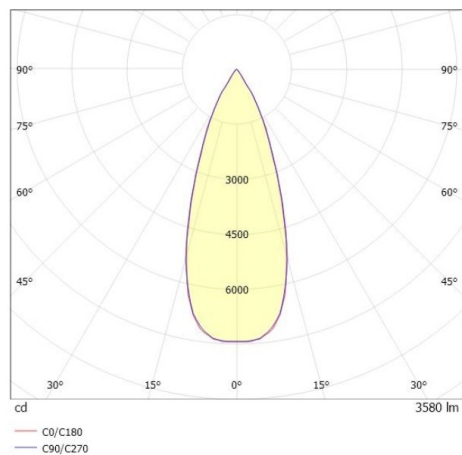

TRAIL

610-1300041124550

TRAIL MOVA M MOUNTING RAIL LIGHT INSERT made of aluminium, white, similar to RAL 9016, decor white, high-efficiently vacuum deposited aluminium reflector without safety glass beam asymmetric, light output direct, swiveling 350, tilting 90, with converter, max. 800mA, dimmability: not dimmable, through wiring 7-polig, adapter/ceiling base white, IP20

DRAWING

TECHNICAL DETAILS

System perform. [W]	31
Bulb type	LED
Luminous flux [lm]	3580
Current sec. [mA]	800
Colour temp. [K]	4000K
CRI	>90
Optics	aluminium reflector without protection glass
Designer	INHOUSE
Converter	with converter
Dimming	not dimmable
Light output	direct
Beam angle [°]	asymmetrisch
Voltage [V]	220-240V 50/60Hz
Through wiring	7-polig
Material	aluminium
Length [mm]	564,9
Height [mm]	156
Diameter [mm]	82
IP protection class	IP20
Voltage class	protection cl. I
Net weight [kg]	0,94
Colour lamp	white
RAL	9016
Colour adapter/ceiling base	white
Colour decor	white
EAN-Number	9010870132641
Lifetime [h]	L80 B10 50 000
Energy efficiency cl.	D
No. of luminaires B16A	50

LIGHT DISTRIBUTION CURVE

The values are rated values. Power and luminous flux are initially subject to a tolerance of +/- 10%. Colour temperature tolerance: +/- 150 K. The values apply to an ambient temperature of 25°C unless otherwise specified.