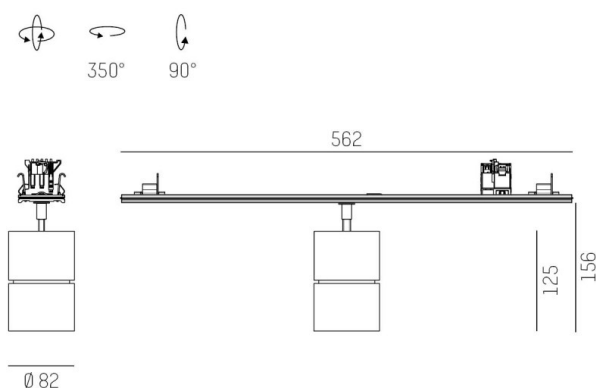

TRAIL

610-130004112455d

TRAIL MOVA M MOUNTING RAIL LIGHT INSERT made of aluminium, white, similar to RAL 9016, decor white, high-efficiently vacuum deposited aluminium reflector without safety glass beam asymmetric, light output direct, swiveling 350, tilting 90, with converter, max. 800mA, dimmability: DALI, through wiring 7-polig, adapter/ceiling base white, IP20

DRAWING

TECHNICAL DETAILS

System perform. [W]	31
Bulb type	LED
Luminous flux [lm]	3580
Current sec. [mA]	800
Colour temp. [K]	4000K
CRI	>90
Optics	aluminium reflector without protection glass
Designer	INHOUSE
Converter	with converter
Light output	direct
Beam angle [°]	asymmetrisch
Voltage [V]	220-240V 50/60Hz
Through wiring	7-polig
Material	aluminium
Length [mm]	564,9
Height [mm]	156
Diameter [mm]	82
IP protection class	IP20
Voltage class	protection cl. I
Net weight [kg]	0,96
Colour lamp	white
RAL	9016
Colour adapter/ceiling base	white
Colour decor	white
EAN-Number	9010870132634
Lifetime [h]	L80 B10 50 000
Energy efficiency cl.	D
No. of luminaires B16A	50

LIGHT DISTRIBUTION CURVE

The values are rated values. Power and luminous flux are initially subject to a tolerance of +/- 10%. Colour temperature tolerance: +/- 150 K. The values apply to an ambient temperature of 25°C unless otherwise specified.