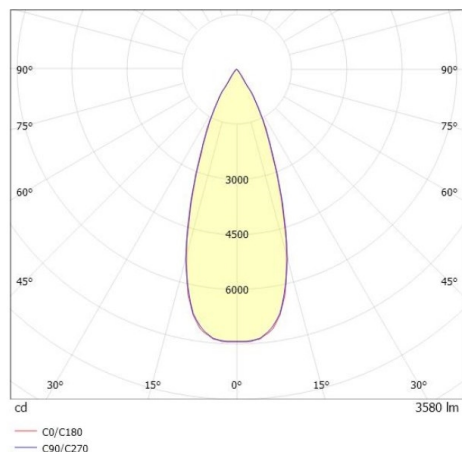

TRAIL

610-130004112455d

TRAIL MOVA M MOUNTING RAIL LIGHT INSERT made of aluminium, white, similar to RAL 9016, decor white, high-efficiently vacuum deposited aluminium reflector without safety glass beam asymmetric, light output direct, swiveling 350, tilting 90, with converter, max. 800mA, dimmability: DALI, through wiring 7-polig, adapter/ceiling base white, IP20

DRAWING

TECHNICAL DETAILS

System perform. [W]	31
Bulb type	LED
Luminous flux [lm]	3580
Current sec. [mA]	800
Colour temp. [K]	4000K
CRI	>90
Optics	aluminium reflector without protection glass
Designer	INHOUSE
Converter	with converter
Light output	direct
Beam angle [°]	asymmetrisch
Voltage [V]	220-240V 50/60Hz
Through wiring	7-polig
Material	aluminium
Length [mm]	564,9
Height [mm]	156
Diameter [mm]	82
IP protection class	IP20
Voltage class	protection cl. I
Net weight [kg]	0,96
Colour lamp	white
RAL	9016
Colour adapter/ceiling base	white
Colour decor	white
EAN-Number	9010870132634
Lifetime [h]	L80 B10 50 000
Energy efficiency cl.	D
No. of luminaires B16A	50

LIGHT DISTRIBUTION CURVE

The values are rated values. Power and luminous flux are initially subject to a tolerance of +/- 10%. Colour temperature tolerance: +/- 150 K. The values apply to an ambient temperature of 25°C unless otherwise specified.