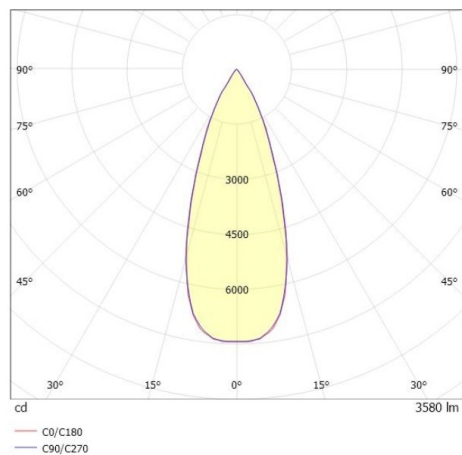

TRAIL

610-1300041124660

TRAIL MOVA M MOUNTING RAIL LIGHT INSERT made of aluminium, black, similar to RAL 9005, decor black, high-efficiently vacuum deposited aluminium reflector without safety glass beam asymmetric, light output direct, swiveling 350, tilting 90, with converter, max. 800mA, dimmability: not dimmable, through wiring 7-polig, adapter/ceiling base black, IP20

DRAWING

TECHNICAL DETAILS

System perform. [W]	31
Bulb type	LED
Luminous flux [lm]	3580
Current sec. [mA]	800
Colour temp. [K]	4000K
CRI	>90
Optics	aluminium reflector without protection glass
Designer	INHOUSE
Converter	with converter
Dimming	not dimmable
Light output	direct
Beam angle [°]	asymmetrisch
Voltage [V]	220-240V 50/60Hz
Through wiring	7-polig
Material	aluminium
Length [mm]	564,9
Height [mm]	156
Diameter [mm]	82
IP protection class	IP20
Voltage class	protection cl. I
Net weight [kg]	0,94
Colour lamp	black
RAL	9005
Colour adapter/ceiling base	black
Colour decor	black
EAN-Number	9010870132665
Lifetime [h]	L80 B10 50 000
Energy efficiency cl.	D
No. of luminaires B16A	50

LIGHT DISTRIBUTION CURVE

The values are rated values. Power and luminous flux are initially subject to a tolerance of +/- 10%. Colour temperature tolerance: +/- 150 K. The values apply to an ambient temperature of 25°C unless otherwise specified.