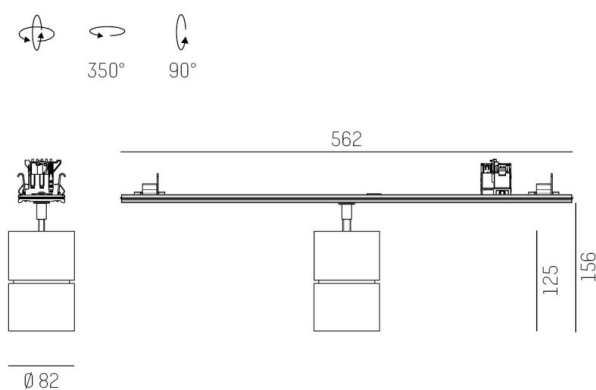

TRAIL

610-1300041124660

TRAIL MOVA M MOUNTING RAIL LIGHT INSERT made of aluminium, black, similar to RAL 9005, decor black, high-efficiently vacuum deposited aluminium reflector without safety glass beam asymmetric, light output direct, swiveling 350, tilting 90, with converter, max. 800mA, dimmability: not dimmable, through wiring 7-polig, adapter/ceiling base black, IP20

DRAWING

TECHNICAL DETAILS

System perform. [W]	31
Bulb type	LED
Luminous flux [lm]	3580
Current sec. [mA]	800
Colour temp. [K]	4000K
CRI	>90
Optics	aluminium reflector without protection glass
Designer	INHOUSE
Converter	with converter
Dimming	not dimmable
Light output	direct
Beam angle [°]	asymmetrisch
Voltage [V]	220-240V 50/60Hz
Through wiring	7-polig
Material	aluminium
Length [mm]	564,9
Height [mm]	156
Diameter [mm]	82
IP protection class	IP20
Voltage class	protection cl. I
Net weight [kg]	0,94
Colour lamp	black
RAL	9005
Colour adapter/ceiling base	black
Colour decor	black
EAN-Number	9010870132665
Lifetime [h]	L80 B10 50 000
Energy efficiency cl.	D
No. of luminaires B16A	50

LIGHT DISTRIBUTION CURVE

The values are rated values. Power and luminous flux are initially subject to a tolerance of +/- 10%. Colour temperature tolerance: +/- 150 K. The values apply to an ambient temperature of 25°C unless otherwise specified.