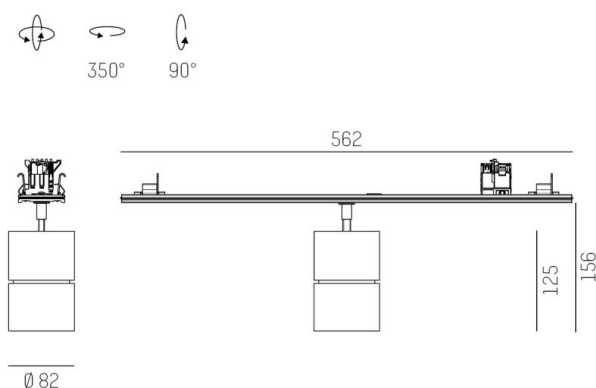

TRAIL

610-130004112466d

TRAIL MOVA M MOUNTING RAIL LIGHT INSERT made of aluminium, black, similar to RAL 9005, decor black, high-efficiently vacuum deposited aluminium reflector without safety glass beam asymmetric, light output direct, swiveling 350, tilting 90, with converter, max. 800mA, dimmability: DALI, through wiring 7-polig, adapter/ceiling base black, IP20

DRAWING

TECHNICAL DETAILS

System perform. [W]	31
Bulb type	LED
Luminous flux [lm]	3580
Current sec. [mA]	800
Colour temp. [K]	4000K
CRI	>90
Optics	aluminium reflector without protection glass
Designer	INHOUSE
Converter	with converter
Light output	direct
Beam angle [°]	asymmetrisch
Voltage [V]	220-240V 50/60Hz
Through wiring	7-polig
Material	aluminium
Length [mm]	564,9
Height [mm]	156
Diameter [mm]	82
IP protection class	IP20
Voltage class	protection cl. I
Net weight [kg]	0,96
Colour lamp	black
RAL	9005
Colour adapter/ceiling base	black
Colour decor	black
EAN-Number	9010870132658
Lifetime [h]	L80 B10 50 000
Energy efficiency cl.	D
No. of luminaires B16A	50

LIGHT DISTRIBUTION CURVE

The values are rated values. Power and luminous flux are initially subject to a tolerance of +/- 10%. Colour temperature tolerance: +/- 150 K. The values apply to an ambient temperature of 25°C unless otherwise specified.