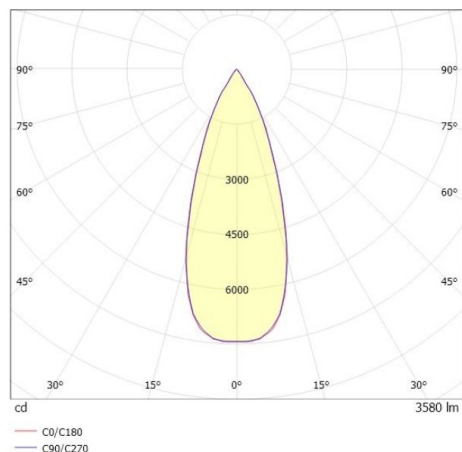

TRAIL

610-130004112466d

TRAIL MOVA M MOUNTING RAIL LIGHT INSERT made of aluminium, black, similar to RAL 9005, decor black, high-efficiently vacuum deposited aluminium reflector without safety glass beam asymmetric, light output direct, swiveling 350, tilting 90, with converter, max. 800mA, dimmability: DALI, through wiring 7-polig, adapter/ceiling base black, IP20

DRAWING

TECHNICAL DETAILS

System perform. [W]	31
Bulb type	LED
Luminous flux [lm]	3580
Current sec. [mA]	800
Colour temp. [K]	4000K
CRI	>90
Optics	aluminium reflector without protection glass
Designer	INHOUSE
Converter	with converter
Light output	direct
Beam angle [°]	asymmetrisch
Voltage [V]	220-240V 50/60Hz
Through wiring	7-polig
Material	aluminium
Length [mm]	564,9
Height [mm]	156
Diameter [mm]	82
IP protection class	IP20
Voltage class	protection cl. I
Net weight [kg]	0,96
Colour lamp	black
RAL	9005
Colour adapter/ceiling base	black
Colour decor	black
EAN-Number	9010870132658
Lifetime [h]	L80 B10 50 000
Energy efficiency cl.	D
No. of luminaires B16A	50

LIGHT DISTRIBUTION CURVE

The values are rated values. Power and luminous flux are initially subject to a tolerance of +/- 10%. Colour temperature tolerance: +/- 150 K. The values apply to an ambient temperature of 25°C unless otherwise specified.