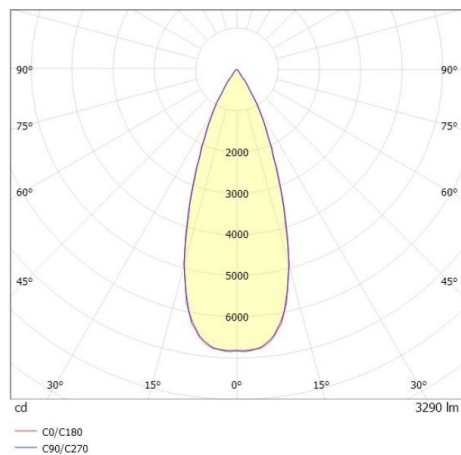

TRAIL

610-1300041147440

TRAIL MOVA M MOUNTING RAIL LIGHT INSERT made of aluminium, grey, similar to RAL 9006, decor grey, high-efficiently vacuum deposited aluminium reflector without safety glass beam asymmetric, light output direct, swiveling 350, tilting 90, with converter, max. 800mA, dimmability: not dimmable, through wiring 7-polig, adapter/ceiling base grey, IP20

DRAWING

TECHNICAL DETAILS

System perform. [W]	31
Bulb type	LED
Luminous flux [lm]	3290
Current sec. [mA]	800
Colour temp. [K]	3500K
CRI	PREMIUM>90
Optics	aluminium reflector without protection glass
Designer	INHOUSE
Converter	with converter
Dimming	not dimmable
Light output	direct
Beam angle [°]	asymmetrisch
Voltage [V]	220-240V 50/60Hz
Through wiring	7-polig
Material	aluminium
Length [mm]	564,9
Height [mm]	156
Diameter [mm]	82
IP protection class	IP20
Voltage class	protection cl. I
Net weight [kg]	0,95
Colour lamp	grey
RAL	9006
Colour adapter/ceiling base	grey
Colour decor	grey
EAN-Number	9010870131422
Lifetime [h]	L80 B10 50 000
Energy efficiency cl.	E
No. of luminaires B16A	50

LIGHT DISTRIBUTION CURVE

The values are rated values. Power and luminous flux are initially subject to a tolerance of +/- 10%. Colour temperature tolerance: +/- 150 K. The values apply to an ambient temperature of 25°C unless otherwise specified.