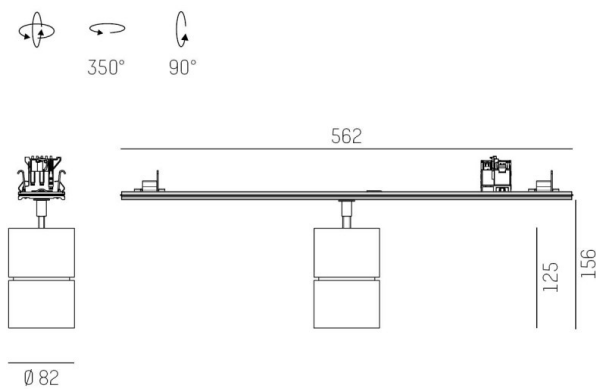

TRAIL

610-1300041147440

TRAIL MOVA M MOUNTING RAIL LIGHT INSERT made of aluminium, grey, similar to RAL 9006, decor grey, high-efficiently vacuum deposited aluminium reflector without safety glass beam asymmetric, light output direct, swiveling 350, tilting 90, with converter, max. 800mA, dimmability: not dimmable, through wiring 7-polig, adapter/ceiling base grey, IP20

DRAWING

TECHNICAL DETAILS

System perform. [W]	31
Bulb type	LED
Luminous flux [lm]	3290
Current sec. [mA]	800
Colour temp. [K]	3500K
CRI	PREMIUM>90
Optics	aluminium reflector without protection glass
Designer	INHOUSE
Converter	with converter
Dimming	not dimmable
Light output	direct
Beam angle [°]	asymmetrisch
Voltage [V]	220-240V 50/60Hz
Through wiring	7-polig
Material	aluminium
Length [mm]	564,9
Height [mm]	156
Diameter [mm]	82
IP protection class	IP20
Voltage class	protection cl. I
Net weight [kg]	0,95
Colour lamp	grey
RAL	9006
Colour adapter/ceiling base	grey
Colour decor	grey
EAN-Number	9010870131422
Lifetime [h]	L80 B10 50 000
Energy efficiency cl.	E
No. of luminaires B16A	50

LIGHT DISTRIBUTION CURVE

The values are rated values. Power and luminous flux are initially subject to a tolerance of +/- 10%. Colour temperature tolerance: +/- 150 K. The values apply to an ambient temperature of 25°C unless otherwise specified.