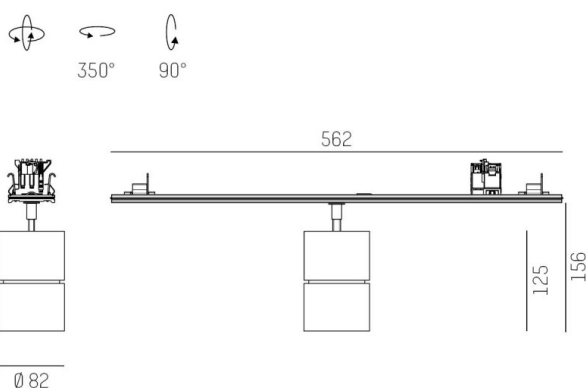

TRAIL

610-130004114744d

TRAIL MOVA M MOUNTING RAIL LIGHT INSERT made of aluminium, grey, similar to RAL 9006, decor grey, high-efficiently vacuum deposited aluminium reflector without safety glass beam asymmetric, light output direct, swiveling 350, tilting 90, with converter, max. 800mA, dimmability: DALI, through wiring 7-polig, adapter/ceiling base grey, IP20

DRAWING

TECHNICAL DETAILS

System perform. [W]	31
Bulb type	LED
Luminous flux [lm]	3290
Current sec. [mA]	800
Colour temp. [K]	3500K
CRI	PREMIUM>90
Optics	aluminium reflector without protection glass
Designer	INHOUSE
Converter	with converter
Light output	direct
Beam angle [°]	asymmetrisch
Voltage [V]	220-240V 50/60Hz
Through wiring	7-polig
Material	aluminium
Length [mm]	564,9
Height [mm]	156
Diameter [mm]	82
IP protection class	IP20
Voltage class	protection cl. I
Net weight [kg]	0,96
Colour lamp	grey
RAL	9006
Colour adapter/ceiling base	grey
Colour decor	grey
EAN-Number	9010870131415
Lifetime [h]	L80 B10 50 000
Energy efficiency cl.	E
No. of luminaires B16A	50

LIGHT DISTRIBUTION CURVE

The values are rated values. Power and luminous flux are initially subject to a tolerance of +/- 10%. Colour temperature tolerance: +/- 150 K. The values apply to an ambient temperature of 25°C unless otherwise specified.