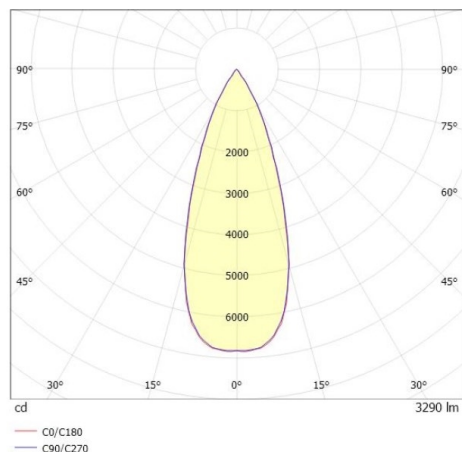

TRAIL

610-130004114744d

TRAIL MOVA M MOUNTING RAIL LIGHT INSERT made of aluminium, grey, similar to RAL 9006, decor grey, high-efficiently vacuum deposited aluminium reflector without safety glass beam asymmetric, light output direct, swiveling 350, tilting 90, with converter, max. 800mA, dimmability: DALI, through wiring 7-polig, adapter/ceiling base grey, IP20

DRAWING

TECHNICAL DETAILS

System perform. [W]	31
Bulb type	LED
Luminous flux [lm]	3290
Current sec. [mA]	800
Colour temp. [K]	3500K
CRI	PREMIUM>90
Optics	aluminium reflector without protection glass
Designer	INHOUSE
Converter	with converter
Light output	direct
Beam angle [°]	asymmetrisch
Voltage [V]	220-240V 50/60Hz
Through wiring	7-polig
Material	aluminium
Length [mm]	564,9
Height [mm]	156
Diameter [mm]	82
IP protection class	IP20
Voltage class	protection cl. I
Net weight [kg]	0,96
Colour lamp	grey
RAL	9006
Colour adapter/ceiling base	grey
Colour decor	grey
EAN-Number	9010870131415
Lifetime [h]	L80 B10 50 000
Energy efficiency cl.	E
No. of luminaires B16A	50

LIGHT DISTRIBUTION CURVE

The values are rated values. Power and luminous flux are initially subject to a tolerance of +/- 10%. Colour temperature tolerance: +/- 150 K. The values apply to an ambient temperature of 25°C unless otherwise specified.