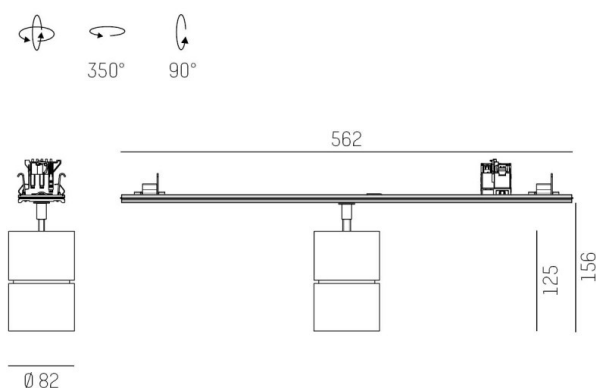

TRAIL

610-1300041147550

TRAIL MOVA M MOUNTING RAIL LIGHT INSERT made of aluminium, white, similar to RAL 9016, decor white, high-efficiently vacuum deposited aluminium reflector without safety glass beam asymmetric, light output direct, swiveling 350, tilting 90, with converter, max. 800mA, dimmability: not dimmable, through wiring 7-polig, adapter/ceiling base white, IP20

DRAWING

TECHNICAL DETAILS

System perform. [W]	31
Bulb type	LED
Luminous flux [lm]	3290
Current sec. [mA]	800
Colour temp. [K]	3500K
CRI	PREMIUM>90
Optics	aluminium reflector without protection glass
Designer	INHOUSE
Converter	with converter
Dimming	not dimmable
Light output	direct
Beam angle [°]	asymmetrisch
Voltage [V]	220-240V 50/60Hz
Through wiring	7-polig
Material	aluminium
Length [mm]	564,9
Height [mm]	156
Diameter [mm]	82
IP protection class	IP20
Voltage class	protection cl. I
Net weight [kg]	0,94
Colour lamp	white
RAL	9016
Colour adapter/ceiling base	white
Colour decor	white
EAN-Number	9010870131446
Lifetime [h]	L80 B10 50 000
Energy efficiency cl.	E
No. of luminaires B16A	50

LIGHT DISTRIBUTION CURVE

The values are rated values. Power and luminous flux are initially subject to a tolerance of +/- 10%. Colour temperature tolerance: +/- 150 K. The values apply to an ambient temperature of 25°C unless otherwise specified.