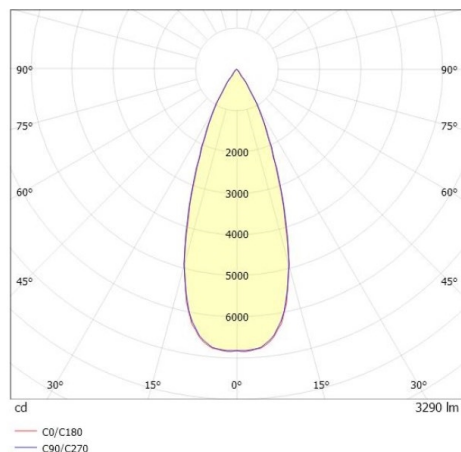

TRAIL

610-1300041147550

TRAIL MOVA M MOUNTING RAIL LIGHT INSERT made of aluminium, white, similar to RAL 9016, decor white, high-efficiently vacuum deposited aluminium reflector without safety glass beam asymmetric, light output direct, swiveling 350, tilting 90, with converter, max. 800mA, dimmability: not dimmable, through wiring 7-polig, adapter/ceiling base white, IP20

DRAWING

TECHNICAL DETAILS

System perform. [W]	31
Bulb type	LED
Luminous flux [lm]	3290
Current sec. [mA]	800
Colour temp. [K]	3500K
CRI	PREMIUM>90
Optics	aluminium reflector without protection glass
Designer	INHOUSE
Converter	with converter
Dimming	not dimmable
Light output	direct
Beam angle [°]	asymmetrisch
Voltage [V]	220-240V 50/60Hz
Through wiring	7-polig
Material	aluminium
Length [mm]	564,9
Height [mm]	156
Diameter [mm]	82
IP protection class	IP20
Voltage class	protection cl. I
Net weight [kg]	0,94
Colour lamp	white
RAL	9016
Colour adapter/ceiling base	white
Colour decor	white
EAN-Number	9010870131446
Lifetime [h]	L80 B10 50 000
Energy efficiency cl.	E
No. of luminaires B16A	50

LIGHT DISTRIBUTION CURVE

The values are rated values. Power and luminous flux are initially subject to a tolerance of +/- 10%. Colour temperature tolerance: +/- 150 K. The values apply to an ambient temperature of 25°C unless otherwise specified.