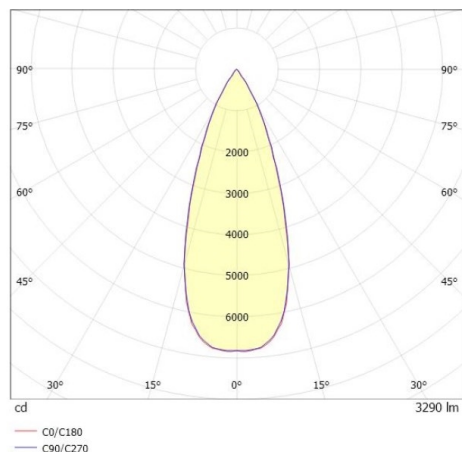

TRAIL

610-130004114755d

TRAIL MOVA M MOUNTING RAIL LIGHT INSERT made of aluminium, white, similar to RAL 9016, decor white, high-efficiently vacuum deposited aluminium reflector without safety glass beam asymmetric, light output direct, swiveling 350, tilting 90, with converter, max. 800mA, dimmability: DALI, through wiring 7-polig, adapter/ceiling base white, IP20

DRAWING

TECHNICAL DETAILS

System perform. [W]	31
Bulb type	LED
Luminous flux [lm]	3290
Current sec. [mA]	800
Colour temp. [K]	3500K
CRI	PREMIUM>90
Optics	aluminium reflector without protection glass
Designer	INHOUSE
Converter	with converter
Light output	direct
Beam angle [°]	asymmetrisch
Voltage [V]	220-240V 50/60Hz
Through wiring	7-polig
Material	aluminium
Length [mm]	564,9
Height [mm]	156
Diameter [mm]	82
IP protection class	IP20
Voltage class	protection cl. I
Net weight [kg]	0,96
Colour lamp	white
RAL	9016
Colour adapter/ceiling base	white
Colour decor	white
EAN-Number	9010870131439
Lifetime [h]	L80 B10 50 000
Energy efficiency cl.	E
No. of luminaires B16A	50

LIGHT DISTRIBUTION CURVE

The values are rated values. Power and luminous flux are initially subject to a tolerance of +/- 10%. Colour temperature tolerance: +/- 150 K. The values apply to an ambient temperature of 25°C unless otherwise specified.