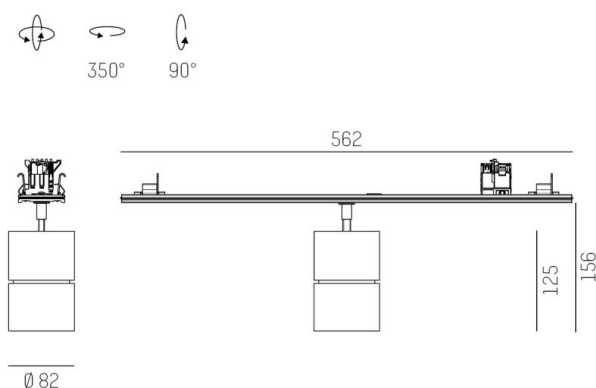

TRAIL

610-130004114755d

TRAIL MOVA M MOUNTING RAIL LIGHT INSERT made of aluminium, white, similar to RAL 9016, decor white, high-efficiently vacuum deposited aluminium reflector without safety glass beam asymmetric, light output direct, swiveling 350, tilting 90, with converter, max. 800mA, dimmability: DALI, through wiring 7-polig, adapter/ceiling base white, IP20

DRAWING

TECHNICAL DETAILS

System perform. [W]	31
Bulb type	LED
Luminous flux [lm]	3290
Current sec. [mA]	800
Colour temp. [K]	3500K
CRI	PREMIUM>90
Optics	aluminium reflector without protection glass
Designer	INHOUSE
Converter	with converter
Light output	direct
Beam angle [°]	asymmetrisch
Voltage [V]	220-240V 50/60Hz
Through wiring	7-polig
Material	aluminium
Length [mm]	564,9
Height [mm]	156
Diameter [mm]	82
IP protection class	IP20
Voltage class	protection cl. I
Net weight [kg]	0,96
Colour lamp	white
RAL	9016
Colour adapter/ceiling base	white
Colour decor	white
EAN-Number	9010870131439
Lifetime [h]	L80 B10 50 000
Energy efficiency cl.	E
No. of luminaires B16A	50

LIGHT DISTRIBUTION CURVE

The values are rated values. Power and luminous flux are initially subject to a tolerance of +/- 10%. Colour temperature tolerance: +/- 150 K. The values apply to an ambient temperature of 25°C unless otherwise specified.