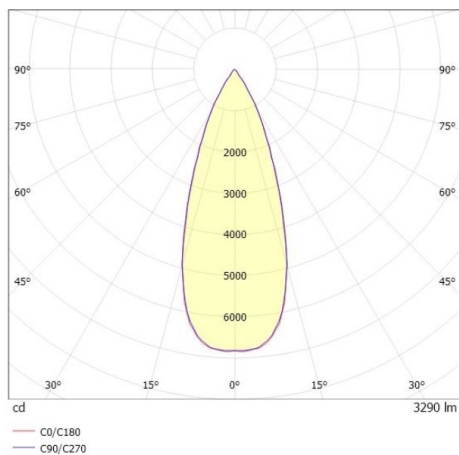

TRAIL

610-1300041147660

TRAIL MOVA M MOUNTING RAIL LIGHT INSERT made of aluminium, black, similar to RAL 9005, decor black, high-efficiently vacuum deposited aluminium reflector without safety glass beam asymmetric, light output direct, swiveling 350, tilting 90, with converter, max. 800mA, dimmability: not dimmable, through wiring 7-polig, adapter/ceiling base black, IP20

DRAWING

TECHNICAL DETAILS

System perform. [W]	31
Bulb type	LED
Luminous flux [lm]	3290
Current sec. [mA]	800
Colour temp. [K]	3500K
CRI	PREMIUM>90
Optics	aluminium reflector without protection glass
Designer	INHOUSE
Converter	with converter
Dimming	not dimmable
Light output	direct
Beam angle [°]	asymmetrisch
Voltage [V]	220-240V 50/60Hz
Through wiring	7-polig
Material	aluminium
Length [mm]	564,9
Height [mm]	156
Diameter [mm]	82
IP protection class	IP20
Voltage class	protection cl. I
Net weight [kg]	0,94
Colour lamp	black
RAL	9005
Colour adapter/ceiling base	black
Colour decor	black
EAN-Number	9010870131460
Lifetime [h]	L80 B10 50 000
Energy efficiency cl.	E
No. of luminaires B16A	50

LIGHT DISTRIBUTION CURVE

The values are rated values. Power and luminous flux are initially subject to a tolerance of +/- 10%. Colour temperature tolerance: +/- 150 K. The values apply to an ambient temperature of 25°C unless otherwise specified.