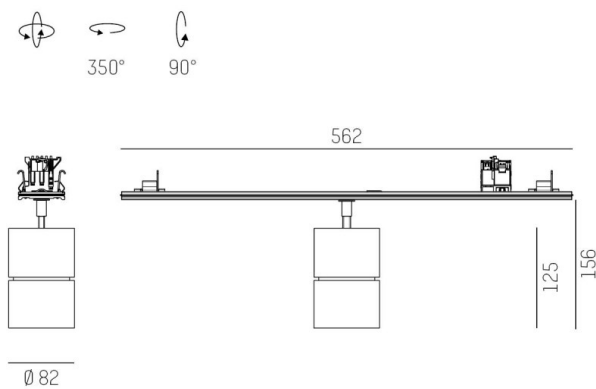

TRAIL

610-1300041147660

TRAIL MOVA M MOUNTING RAIL LIGHT INSERT made of aluminium, black, similar to RAL 9005, decor black, high-efficiently vacuum deposited aluminium reflector without safety glass beam asymmetric, light output direct, swiveling 350, tilting 90, with converter, max. 800mA, dimmability: not dimmable, through wiring 7-polig, adapter/ceiling base black, IP20

DRAWING

TECHNICAL DETAILS

System perform. [W]	31
Bulb type	LED
Luminous flux [lm]	3290
Current sec. [mA]	800
Colour temp. [K]	3500K
CRI	PREMIUM>90
Optics	aluminium reflector without protection glass
Designer	INHOUSE
Converter	with converter
Dimming	not dimmable
Light output	direct
Beam angle [°]	asymmetrisch
Voltage [V]	220-240V 50/60Hz
Through wiring	7-polig
Material	aluminium
Length [mm]	564,9
Height [mm]	156
Diameter [mm]	82
IP protection class	IP20
Voltage class	protection cl. I
Net weight [kg]	0,94
Colour lamp	black
RAL	9005
Colour adapter/ceiling base	black
Colour decor	black
EAN-Number	9010870131460
Lifetime [h]	L80 B10 50 000
Energy efficiency cl.	E
No. of luminaires B16A	50

LIGHT DISTRIBUTION CURVE

The values are rated values. Power and luminous flux are initially subject to a tolerance of +/- 10%. Colour temperature tolerance: +/- 150 K. The values apply to an ambient temperature of 25°C unless otherwise specified.