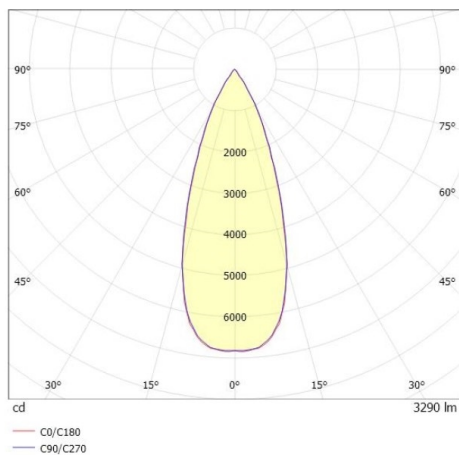

TRAIL

610-130004114766d

TRAIL MOVA M MOUNTING RAIL LIGHT INSERT made of aluminium, black, similar to RAL 9005, decor black, high-efficiently vacuum deposited aluminium reflector without safety glass beam asymmetric, light output direct, swiveling 350, tilting 90, with converter, max. 800mA, dimmability: DALI, through wiring 7-polig, adapter/ceiling base black, IP20

DRAWING

TECHNICAL DETAILS

System perform. [W]	31
Bulb type	LED
Luminous flux [lm]	3290
Current sec. [mA]	800
Colour temp. [K]	3500K
CRI	PREMIUM>90
Optics	aluminium reflector without protection glass
Designer	INHOUSE
Converter	with converter
Light output	direct
Beam angle [°]	asymmetrisch
Voltage [V]	220-240V 50/60Hz
Through wiring	7-polig
Material	aluminium
Length [mm]	564,9
Height [mm]	156
Diameter [mm]	82
IP protection class	IP20
Voltage class	protection cl. I
Net weight [kg]	0,96
Colour lamp	black
RAL	9005
Colour adapter/ceiling base	black
Colour decor	black
EAN-Number	9010870131453
Lifetime [h]	L80 B10 50 000
Energy efficiency cl.	E
No. of luminaires B16A	50

LIGHT DISTRIBUTION CURVE

The values are rated values. Power and luminous flux are initially subject to a tolerance of +/- 10%. Colour temperature tolerance: +/- 150 K. The values apply to an ambient temperature of 25°C unless otherwise specified.