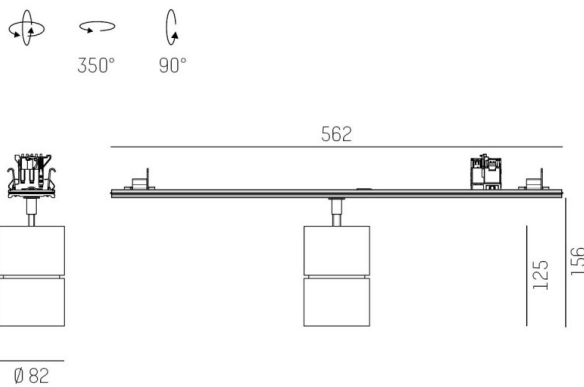

TRAIL

610-130004114766d

TRAIL MOVA M MOUNTING RAIL LIGHT INSERT made of aluminium, black, similar to RAL 9005, decor black, high-efficiently vacuum deposited aluminium reflector without safety glass beam asymmetric, light output direct, swiveling 350, tilting 90, with converter, max. 800mA, dimmability: DALI, through wiring 7-polig, adapter/ceiling base black, IP20

DRAWING

TECHNICAL DETAILS

System perform. [W]	31
Bulb type	LED
Luminous flux [lm]	3290
Current sec. [mA]	800
Colour temp. [K]	3500K
CRI	PREMIUM>90
Optics	aluminium reflector without protection glass
Designer	INHOUSE
Converter	with converter
Light output	direct
Beam angle [°]	asymmetrisch
Voltage [V]	220-240V 50/60Hz
Through wiring	7-polig
Material	aluminium
Length [mm]	564,9
Height [mm]	156
Diameter [mm]	82
IP protection class	IP20
Voltage class	protection cl. I
Net weight [kg]	0,96
Colour lamp	black
RAL	9005
Colour adapter/ceiling base	black
Colour decor	black
EAN-Number	9010870131453
Lifetime [h]	L80 B10 50 000
Energy efficiency cl.	E
No. of luminaires B16A	50

LIGHT DISTRIBUTION CURVE

The values are rated values. Power and luminous flux are initially subject to a tolerance of +/- 10%. Colour temperature tolerance: +/- 150 K. The values apply to an ambient temperature of 25°C unless otherwise specified.