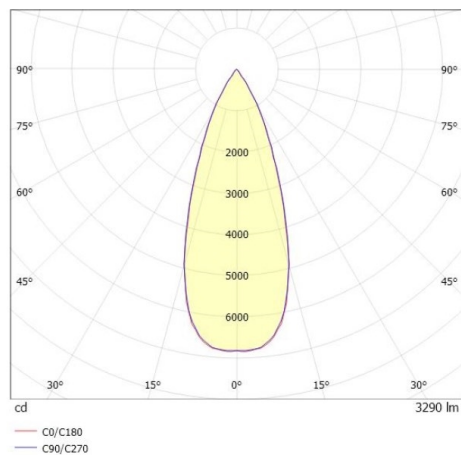

TRAIL

610-1300041149440

TRAIL MOVA M MOUNTING RAIL LIGHT INSERT made of aluminium, grey, similar to RAL 9006, decor grey, high-efficiently vacuum deposited aluminium reflector without safety glass beam asymmetric, light output direct, swiveling 350, tilting 90, with converter, max. 800mA, dimmability: not dimmable, through wiring 7-polig, adapter/ceiling base grey, IP20

DRAWING

TECHNICAL DETAILS

System perform. [W]	31
Bulb type	LED
Luminous flux [lm]	3290
Current sec. [mA]	800
Colour temp. [K]	3000K
CRI	PREMIUM>90
Optics	aluminium reflector without protection glass
Designer	INHOUSE
Converter	with converter
Dimming	not dimmable
Light output	direct
Beam angle [°]	asymmetrisch
Voltage [V]	220-240V 50/60Hz
Through wiring	7-polig
Material	aluminium
Length [mm]	564,9
Height [mm]	156
Diameter [mm]	82
IP protection class	IP20
Voltage class	protection cl. I
Net weight [kg]	0,95
Colour lamp	grey
RAL	9006
Colour adapter/ceiling base	grey
Colour decor	grey
EAN-Number	9010870132023
Lifetime [h]	L80 B10 50 000
Energy efficiency cl.	E
No. of luminaires B16A	50

LIGHT DISTRIBUTION CURVE

The values are rated values. Power and luminous flux are initially subject to a tolerance of +/- 10%. Colour temperature tolerance: +/- 150 K. The values apply to an ambient temperature of 25°C unless otherwise specified.