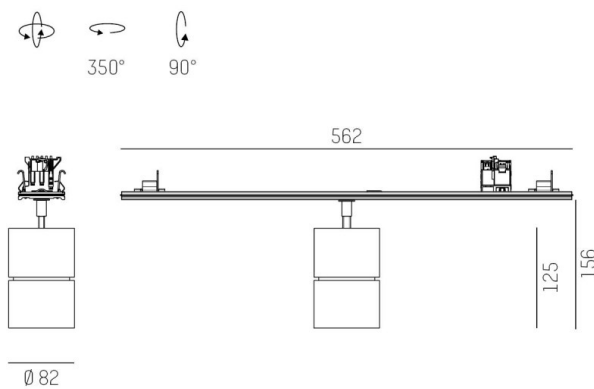

TRAIL

610-1300041149440

TRAIL MOVA M MOUNTING RAIL LIGHT INSERT made of aluminium, grey, similar to RAL 9006, decor grey, high-efficiently vacuum deposited aluminium reflector without safety glass beam asymmetric, light output direct, swiveling 350, tilting 90, with converter, max. 800mA, dimmability: not dimmable, through wiring 7-polig, adapter/ceiling base grey, IP20

DRAWING

TECHNICAL DETAILS

System perform. [W]	31
Bulb type	LED
Luminous flux [lm]	3290
Current sec. [mA]	800
Colour temp. [K]	3000K
CRI	PREMIUM>90
Optics	aluminium reflector without protection glass
Designer	INHOUSE
Converter	with converter
Dimming	not dimmable
Light output	direct
Beam angle [°]	asymmetrisch
Voltage [V]	220-240V 50/60Hz
Through wiring	7-polig
Material	aluminium
Length [mm]	564,9
Height [mm]	156
Diameter [mm]	82
IP protection class	IP20
Voltage class	protection cl. I
Net weight [kg]	0,95
Colour lamp	grey
RAL	9006
Colour adapter/ceiling base	grey
Colour decor	grey
EAN-Number	9010870132023
Lifetime [h]	L80 B10 50 000
Energy efficiency cl.	E
No. of luminaires B16A	50

LIGHT DISTRIBUTION CURVE

The values are rated values. Power and luminous flux are initially subject to a tolerance of +/- 10%. Colour temperature tolerance: +/- 150 K. The values apply to an ambient temperature of 25°C unless otherwise specified.