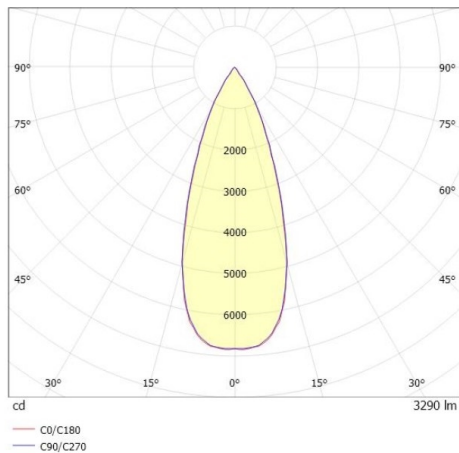

TRAIL

610-130004114944d

TRAIL MOVA M MOUNTING RAIL LIGHT INSERT made of aluminium, grey, similar to RAL 9006, decor grey, high-efficiently vacuum deposited aluminium reflector without safety glass beam asymmetric, light output direct, swiveling 350°, tilting 90°, with converter, max. 800mA, dimmability: DALI, through wiring 7-polig, adapter/ceiling base grey, IP20

DRAWING

TECHNICAL DETAILS

System perform. [W]	31
Bulb type	LED
Luminous flux [lm]	3290
Current sec. [mA]	800
Colour temp. [K]	3000K
CRI	PREMIUM>90
Optics	aluminium reflector without protection glass
Designer	INHOUSE
Converter	with converter
Light output	direct
Beam angle [°]	asymmetrisch
Voltage [V]	220-240V 50/60Hz
Through wiring	7-polig
Material	aluminium
Length [mm]	564,9
Height [mm]	156
Diameter [mm]	82
IP protection class	IP20
Voltage class	protection cl. I
Net weight [kg]	0,96
Colour lamp	grey
RAL	9006
Colour adapter/ceiling base	grey
Colour decor	grey
EAN-Number	9010870132016
Lifetime [h]	L80 B10 50 000
Energy efficiency cl.	E
No. of luminaires B16A	50

LIGHT DISTRIBUTION CURVE

The values are rated values. Power and luminous flux are initially subject to a tolerance of +/- 10%. Colour temperature tolerance: +/- 150 K. The values apply to an ambient temperature of 25°C unless otherwise specified.