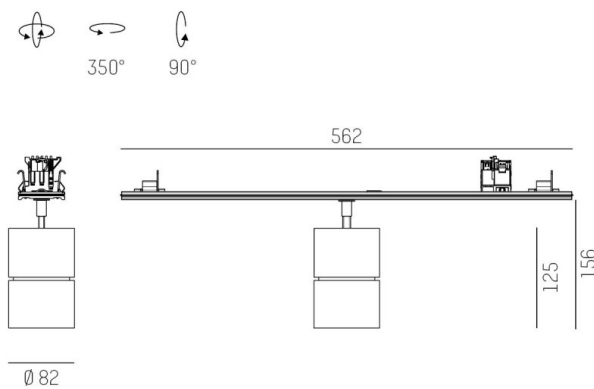

TRAIL

610-130004114944d

TRAIL MOVA M MOUNTING RAIL LIGHT INSERT made of aluminium, grey, similar to RAL 9006, decor grey, high-efficiently vacuum deposited aluminium reflector without safety glass beam asymmetric, light output direct, swiveling 350°, tilting 90°, with converter, max. 800mA, dimmability: DALI, through wiring 7-polig, adapter/ceiling base grey, IP20

DRAWING

TECHNICAL DETAILS

System perform. [W]	31
Bulb type	LED
Luminous flux [lm]	3290
Current sec. [mA]	800
Colour temp. [K]	3000K
CRI	PREMIUM>90
Optics	aluminium reflector without protection glass
Designer	INHOUSE
Converter	with converter
Light output	direct
Beam angle [°]	asymmetrisch
Voltage [V]	220-240V 50/60Hz
Through wiring	7-polig
Material	aluminium
Length [mm]	564,9
Height [mm]	156
Diameter [mm]	82
IP protection class	IP20
Voltage class	protection cl. I
Net weight [kg]	0,96
Colour lamp	grey
RAL	9006
Colour adapter/ceiling base	grey
Colour decor	grey
EAN-Number	9010870132016
Lifetime [h]	L80 B10 50 000
Energy efficiency cl.	E
No. of luminaires B16A	50

LIGHT DISTRIBUTION CURVE

The values are rated values. Power and luminous flux are initially subject to a tolerance of +/- 10%. Colour temperature tolerance: +/- 150 K. The values apply to an ambient temperature of 25°C unless otherwise specified.