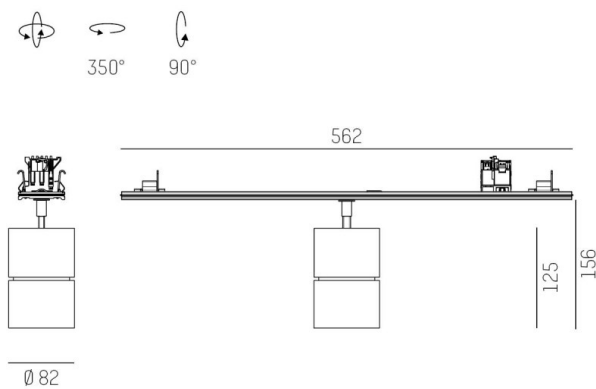

TRAIL

610-130004114955d

TRAIL MOVA M MOUNTING RAIL LIGHT INSERT made of aluminium, white, similar to RAL 9016, decor white, high-efficiently vacuum deposited aluminium reflector without safety glass beam asymmetric, light output direct, swiveling 350, tilting 90, with converter, max. 800mA, dimmability: DALI, through wiring 7-polig, adapter/ceiling base white, IP20

DRAWING

TECHNICAL DETAILS

System perform. [W]	31
Bulb type	LED
Luminous flux [lm]	3290
Current sec. [mA]	800
Colour temp. [K]	3000K
CRI	PREMIUM>90
Optics	aluminium reflector without protection glass
Designer	INHOUSE
Converter	with converter
Light output	direct
Beam angle [°]	asymmetrisch
Voltage [V]	220-240V 50/60Hz
Through wiring	7-polig
Material	aluminium
Length [mm]	564,9
Height [mm]	156
Diameter [mm]	82
IP protection class	IP20
Voltage class	protection cl. I
Net weight [kg]	0,96
Colour lamp	white
RAL	9016
Colour adapter/ceiling base	white
Colour decor	white
EAN-Number	9010870132030
Lifetime [h]	L80 B10 50 000
Energy efficiency cl.	E
No. of luminaires B16A	50

LIGHT DISTRIBUTION CURVE

The values are rated values. Power and luminous flux are initially subject to a tolerance of +/- 10%. Colour temperature tolerance: +/- 150 K. The values apply to an ambient temperature of 25°C unless otherwise specified.