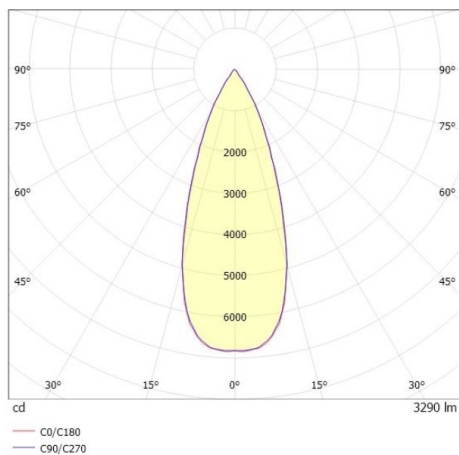

TRAIL

610-130004114955d

TRAIL MOVA M MOUNTING RAIL LIGHT INSERT made of aluminium, white, similar to RAL 9016, decor white, high-efficiently vacuum deposited aluminium reflector without safety glass beam asymmetric, light output direct, swiveling 350, tilting 90, with converter, max. 800mA, dimmability: DALI, through wiring 7-polig, adapter/ceiling base white, IP20

DRAWING

TECHNICAL DETAILS

System perform. [W]	31
Bulb type	LED
Luminous flux [lm]	3290
Current sec. [mA]	800
Colour temp. [K]	3000K
CRI	PREMIUM>90
Optics	aluminium reflector without protection glass
Designer	INHOUSE
Converter	with converter
Light output	direct
Beam angle [°]	asymmetrisch
Voltage [V]	220-240V 50/60Hz
Through wiring	7-polig
Material	aluminium
Length [mm]	564,9
Height [mm]	156
Diameter [mm]	82
IP protection class	IP20
Voltage class	protection cl. I
Net weight [kg]	0,96
Colour lamp	white
RAL	9016
Colour adapter/ceiling base	white
Colour decor	white
EAN-Number	9010870132030
Lifetime [h]	L80 B10 50 000
Energy efficiency cl.	E
No. of luminaires B16A	50

LIGHT DISTRIBUTION CURVE

The values are rated values. Power and luminous flux are initially subject to a tolerance of +/- 10%. Colour temperature tolerance: +/- 150 K. The values apply to an ambient temperature of 25°C unless otherwise specified.