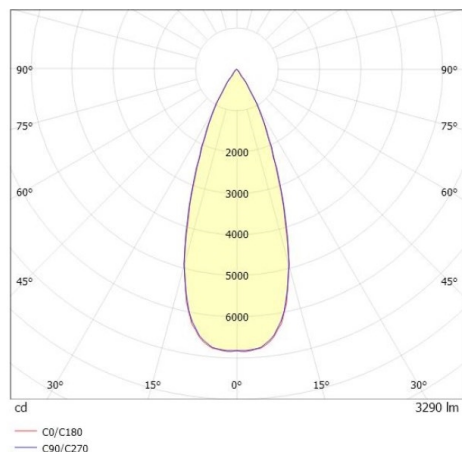

TRAIL

610-1300041149660

TRAIL MOVA M MOUNTING RAIL LIGHT INSERT made of aluminium, black, similar to RAL 9005, decor black, high-efficiently vacuum deposited aluminium reflector without safety glass beam asymmetric, light output direct, swiveling 350, tilting 90, with converter, max. 800mA, dimmability: not dimmable, through wiring 7-polig, adapter/ceiling base black, IP20

DRAWING

TECHNICAL DETAILS

System perform. [W]	31
Bulb type	LED
Luminous flux [lm]	3290
Current sec. [mA]	800
Colour temp. [K]	3000K
CRI	PREMIUM>90
Optics	aluminium reflector without protection glass
Designer	INHOUSE
Converter	with converter
Dimming	not dimmable
Light output	direct
Beam angle [°]	asymmetrisch
Voltage [V]	220-240V 50/60Hz
Through wiring	7-polig
Material	aluminium
Length [mm]	564,9
Height [mm]	156
Diameter [mm]	82
IP protection class	IP20
Voltage class	protection cl. I
Net weight [kg]	0,94
Colour lamp	black
RAL	9005
Colour adapter/ceiling base	black
Colour decor	black
EAN-Number	9010870132061
Lifetime [h]	L80 B10 50 000
Energy efficiency cl.	E
No. of luminaires B16A	50

LIGHT DISTRIBUTION CURVE

The values are rated values. Power and luminous flux are initially subject to a tolerance of +/- 10%. Colour temperature tolerance: +/- 150 K. The values apply to an ambient temperature of 25°C unless otherwise specified.