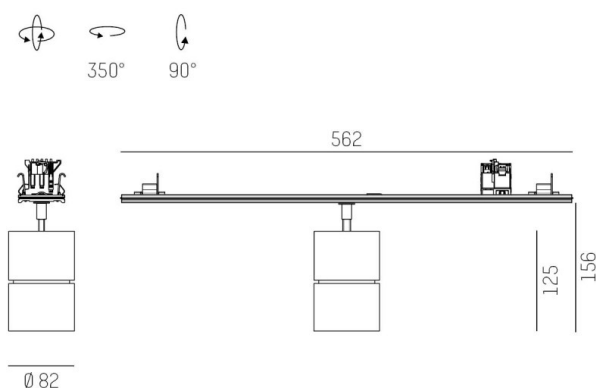

TRAIL

610-1300041149660

TRAIL MOVA M MOUNTING RAIL LIGHT INSERT made of aluminium, black, similar to RAL 9005, decor black, high-efficiently vacuum deposited aluminium reflector without safety glass beam asymmetric, light output direct, swiveling 350, tilting 90, with converter, max. 800mA, dimmability: not dimmable, through wiring 7-polig, adapter/ceiling base black, IP20

DRAWING

TECHNICAL DETAILS

System perform. [W]	31
Bulb type	LED
Luminous flux [lm]	3290
Current sec. [mA]	800
Colour temp. [K]	3000K
CRI	PREMIUM>90
Optics	aluminium reflector without protection glass
Designer	INHOUSE
Converter	with converter
Dimming	not dimmable
Light output	direct
Beam angle [°]	asymmetrisch
Voltage [V]	220-240V 50/60Hz
Through wiring	7-polig
Material	aluminium
Length [mm]	564,9
Height [mm]	156
Diameter [mm]	82
IP protection class	IP20
Voltage class	protection cl. I
Net weight [kg]	0,94
Colour lamp	black
RAL	9005
Colour adapter/ceiling base	black
Colour decor	black
EAN-Number	9010870132061
Lifetime [h]	L80 B10 50 000
Energy efficiency cl.	E
No. of luminaires B16A	50

LIGHT DISTRIBUTION CURVE

The values are rated values. Power and luminous flux are initially subject to a tolerance of +/- 10%. Colour temperature tolerance: +/- 150 K. The values apply to an ambient temperature of 25°C unless otherwise specified.