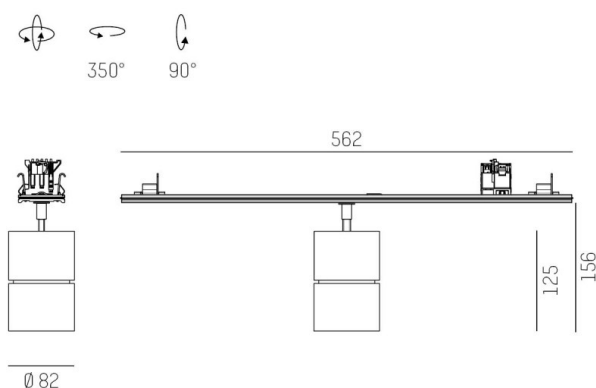

TRAIL

610-130004114966d

TRAIL MOVA M MOUNTING RAIL LIGHT INSERT made of aluminium, black, similar to RAL 9005, decor black, high-efficiently vacuum deposited aluminium reflector without safety glass beam asymmetric, light output direct, swiveling 350, tilting 90, with converter, max. 800mA, dimmability: DALI, through wiring 7-polig, adapter/ceiling base black, IP20

DRAWING

TECHNICAL DETAILS

System perform. [W]	31
Bulb type	LED
Luminous flux [lm]	3290
Current sec. [mA]	800
Colour temp. [K]	3000K
CRI	PREMIUM>90
Optics	aluminium reflector without protection glass
Designer	INHOUSE
Converter	with converter
Light output	direct
Beam angle [°]	asymmetrisch
Voltage [V]	220-240V 50/60Hz
Through wiring	7-polig
Material	aluminium
Length [mm]	564,9
Height [mm]	156
Diameter [mm]	82
IP protection class	IP20
Voltage class	protection cl. I
Net weight [kg]	0,96
Colour lamp	black
RAL	9005
Colour adapter/ceiling base	black
Colour decor	black
EAN-Number	9010870132054
Lifetime [h]	L80 B10 50 000
Energy efficiency cl.	E
No. of luminaires B16A	50

LIGHT DISTRIBUTION CURVE

The values are rated values. Power and luminous flux are initially subject to a tolerance of +/- 10%. Colour temperature tolerance: +/- 150 K. The values apply to an ambient temperature of 25°C unless otherwise specified.