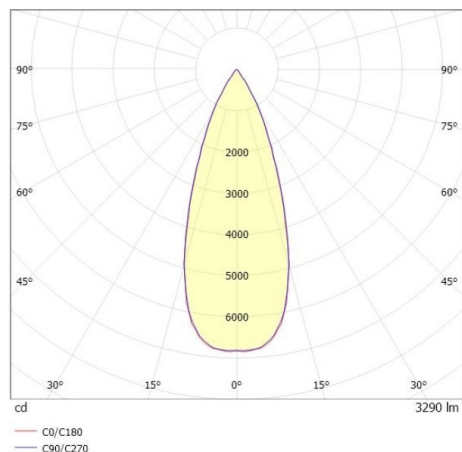

TRAIL

610-130004114966d

TRAIL MOVA M MOUNTING RAIL LIGHT INSERT made of aluminium, black, similar to RAL 9005, decor black, high-efficiently vacuum deposited aluminium reflector without safety glass beam asymmetric, light output direct, swiveling 350, tilting 90, with converter, max. 800mA, dimmability: DALI, through wiring 7-polig, adapter/ceiling base black, IP20

DRAWING

TECHNICAL DETAILS

System perform. [W]	31
Bulb type	LED
Luminous flux [lm]	3290
Current sec. [mA]	800
Colour temp. [K]	3000K
CRI	PREMIUM>90
Optics	aluminium reflector without protection glass
Designer	INHOUSE
Converter	with converter
Light output	direct
Beam angle [°]	asymmetrisch
Voltage [V]	220-240V 50/60Hz
Through wiring	7-polig
Material	aluminium
Length [mm]	564,9
Height [mm]	156
Diameter [mm]	82
IP protection class	IP20
Voltage class	protection cl. I
Net weight [kg]	0,96
Colour lamp	black
RAL	9005
Colour adapter/ceiling base	black
Colour decor	black
EAN-Number	9010870132054
Lifetime [h]	L80 B10 50 000
Energy efficiency cl.	E
No. of luminaires B16A	50

LIGHT DISTRIBUTION CURVE

The values are rated values. Power and luminous flux are initially subject to a tolerance of +/- 10%. Colour temperature tolerance: +/- 150 K. The values apply to an ambient temperature of 25°C unless otherwise specified.