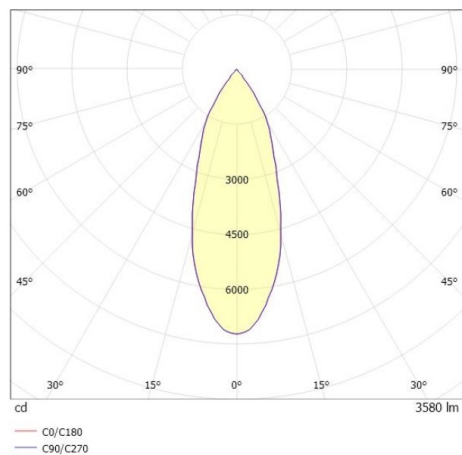

TRAIL

610-1300041324440

TRAIL MOVA M MOUNTING RAIL LIGHT INSERT made of aluminium, grey, similar to RAL 9006, decor grey, high-efficiently vacuum deposited aluminium reflector without safety glass beam 40°, light output direct, swiveling 350, tilting 90, with converter, max. 800mA, dimmability: not dimmable, through wiring 7-polig, adapter/ceiling base grey, IP20

DRAWING

TECHNICAL DETAILS

System perform. [W]	31
Bulb type	LED
Luminous flux [lm]	3580
Current sec. [mA]	800
Colour temp. [K]	4000K
CRI	>90
Optics	aluminium reflector without protection glass
Designer	INHOUSE
Converter	with converter
Dimming	not dimmable
Light output	direct
Beam angle [°]	40°
Voltage [V]	220-240V 50/60Hz
Through wiring	7-polig
Material	aluminium
Length [mm]	564,9
Height [mm]	156
Diameter [mm]	82
IP protection class	IP20
Voltage class	protection cl. I
Net weight [kg]	0,95
Colour lamp	grey
RAL	9006
Colour adapter/ceiling base	grey
Colour decor	grey
EAN-Number	9010870132689
Lifetime [h]	L80 B10 50 000
Energy efficiency cl.	D
No. of luminaires B16A	50

LIGHT DISTRIBUTION CURVE

The values are rated values. Power and luminous flux are initially subject to a tolerance of +/- 10%. Colour temperature tolerance: +/- 150 K. The values apply to an ambient temperature of 25°C unless otherwise specified.