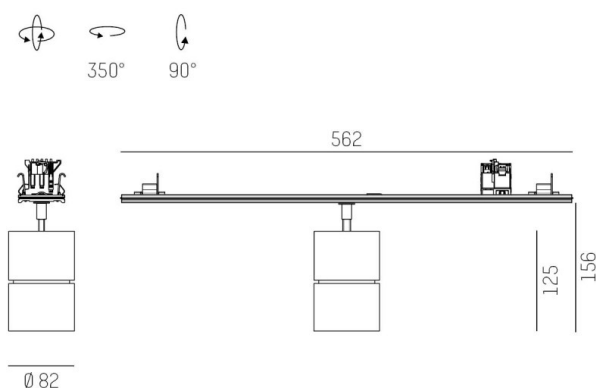

TRAIL

610-1300041324440

TRAIL MOVA M MOUNTING RAIL LIGHT INSERT made of aluminium, grey, similar to RAL 9006, decor grey, high-efficiently vacuum deposited aluminium reflector without safety glass beam 40°, light output direct, swiveling 350, tilting 90, with converter, max. 800mA, dimmability: not dimmable, through wiring 7-polig, adapter/ceiling base grey, IP20

DRAWING

TECHNICAL DETAILS

System perform. [W]	31
Bulb type	LED
Luminous flux [lm]	3580
Current sec. [mA]	800
Colour temp. [K]	4000K
CRI	>90
Optics	aluminium reflector without protection glass
Designer	INHOUSE
Converter	with converter
Dimming	not dimmable
Light output	direct
Beam angle [°]	40°
Voltage [V]	220-240V 50/60Hz
Through wiring	7-polig
Material	aluminium
Length [mm]	564,9
Height [mm]	156
Diameter [mm]	82
IP protection class	IP20
Voltage class	protection cl. I
Net weight [kg]	0,95
Colour lamp	grey
RAL	9006
Colour adapter/ceiling base	grey
Colour decor	grey
EAN-Number	9010870132689
Lifetime [h]	L80 B10 50 000
Energy efficiency cl.	D
No. of luminaires B16A	50

LIGHT DISTRIBUTION CURVE

The values are rated values. Power and luminous flux are initially subject to a tolerance of +/- 10%. Colour temperature tolerance: +/- 150 K. The values apply to an ambient temperature of 25°C unless otherwise specified.