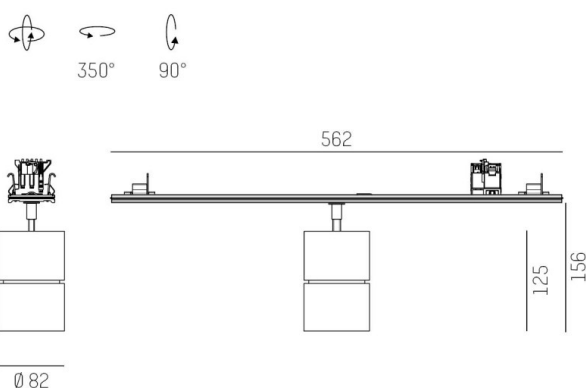

TRAIL

610-130004132444d

TRAIL MOVA M MOUNTING RAIL LIGHT INSERT made of aluminium, grey, similar to RAL 9006, decor grey, high-efficiently vacuum deposited aluminium reflector without safety glass beam 40°, light output direct, swiveling 350, tilting 90, with converter, max. 800mA, dimmability: DALI, through wiring 7-polig, adapter/ceiling base grey, IP20

DRAWING

TECHNICAL DETAILS

System perform. [W]	31
Bulb type	LED
Luminous flux [lm]	3580
Current sec. [mA]	800
Colour temp. [K]	4000K
CRI	>90
Optics	aluminium reflector without protection glass
Designer	INHOUSE
Converter	with converter
Light output	direct
Beam angle [°]	40°
Voltage [V]	220-240V 50/60Hz
Through wiring	7-polig
Material	aluminium
Length [mm]	564,9
Height [mm]	156
Diameter [mm]	82
IP protection class	IP20
Voltage class	protection cl. I
Net weight [kg]	0,97
Colour lamp	grey
RAL	9006
Colour adapter/ceiling base	grey
Colour decor	grey
EAN-Number	9010870132672
Lifetime [h]	L80 B10 50 000
Energy efficiency cl.	D
No. of luminaires B16A	50

LIGHT DISTRIBUTION CURVE

The values are rated values. Power and luminous flux are initially subject to a tolerance of +/- 10%. Colour temperature tolerance: +/- 150 K. The values apply to an ambient temperature of 25°C unless otherwise specified.