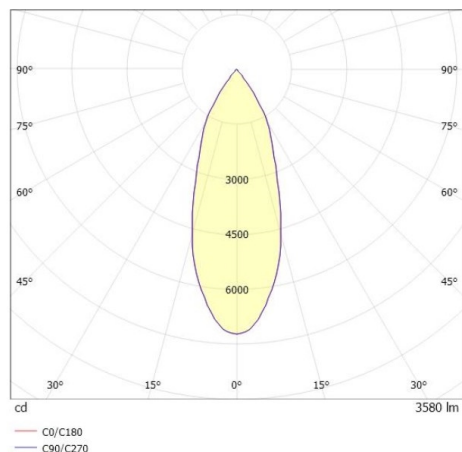

TRAIL

610-130004132444d

TRAIL MOVA M MOUNTING RAIL LIGHT INSERT made of aluminium, grey, similar to RAL 9006, decor grey, high-efficiently vacuum deposited aluminium reflector without safety glass beam 40°, light output direct, swiveling 350, tilting 90, with converter, max. 800mA, dimmability: DALI, through wiring 7-polig, adapter/ceiling base grey, IP20

DRAWING

TECHNICAL DETAILS

System perform. [W]	31
Bulb type	LED
Luminous flux [lm]	3580
Current sec. [mA]	800
Colour temp. [K]	4000K
CRI	>90
Optics	aluminium reflector without protection glass
Designer	INHOUSE
Converter	with converter
Light output	direct
Beam angle [°]	40°
Voltage [V]	220-240V 50/60Hz
Through wiring	7-polig
Material	aluminium
Length [mm]	564,9
Height [mm]	156
Diameter [mm]	82
IP protection class	IP20
Voltage class	protection cl. I
Net weight [kg]	0,97
Colour lamp	grey
RAL	9006
Colour adapter/ceiling base	grey
Colour decor	grey
EAN-Number	9010870132672
Lifetime [h]	L80 B10 50 000
Energy efficiency cl.	D
No. of luminaires B16A	50

LIGHT DISTRIBUTION CURVE

The values are rated values. Power and luminous flux are initially subject to a tolerance of +/- 10%. Colour temperature tolerance: +/- 150 K. The values apply to an ambient temperature of 25°C unless otherwise specified.